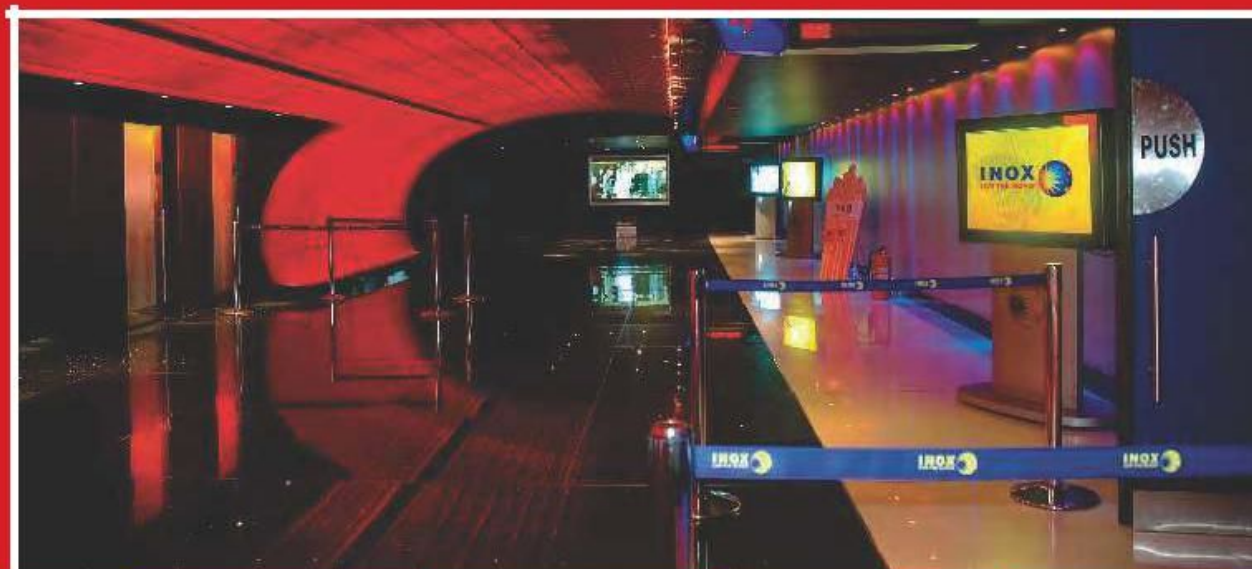

ange range

Q-Manager Retractable Belt Posts

Q-Manager Retractable Belts have completely changed the concept of people and space management in crowded areas by maintaining discipline and order of services for your customers. It provide customers with unmatched variety and custom options to suit specific needs and easily match ambience and décor of the place.

Q-Manager Classic Posts with Ropes

Keeping in mind the classic and exclusive events, Q-manager offers Classic Posts with ropes for traditional interiors in chrome and brass finishings. These posts give a sophisticated look and are perfect to mark special occasions.

usage

Malls

USAGE

usage

Theaters, Multiplexes & Clubs

Entertain your audience in a stylish and effective way. Be it your ticket window or candy bar, Q-Manager helps in giving your audience a wonderful experience.