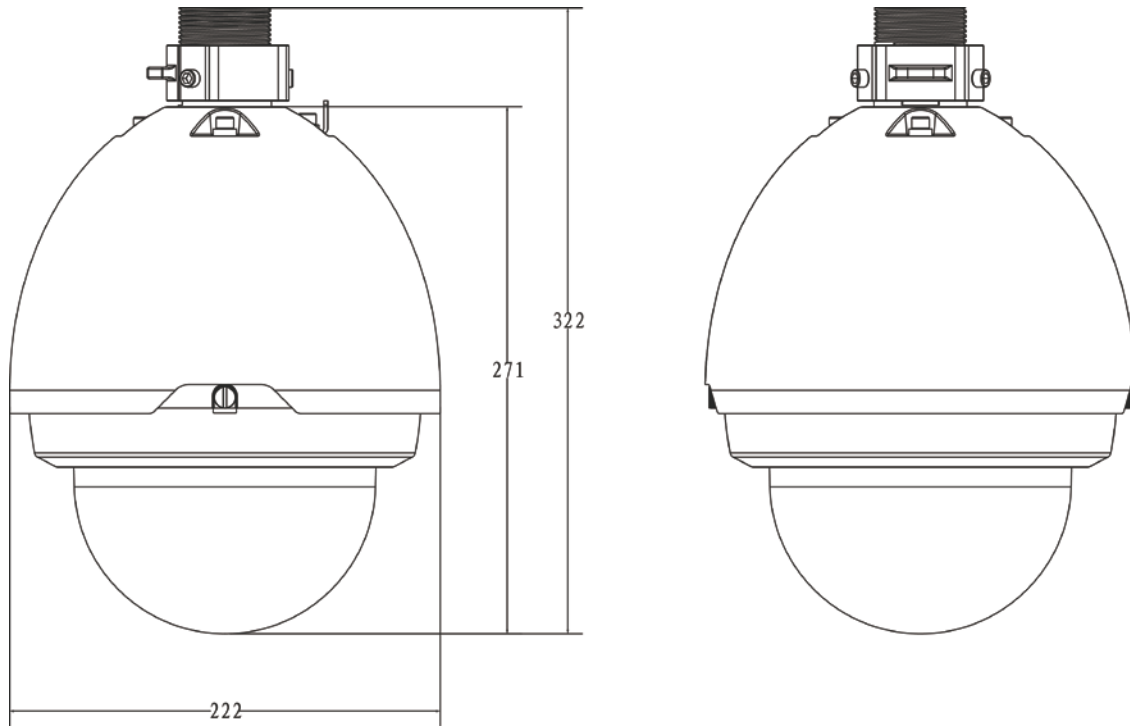

DH-SD6582/82A-HN

Dimensions (mm)