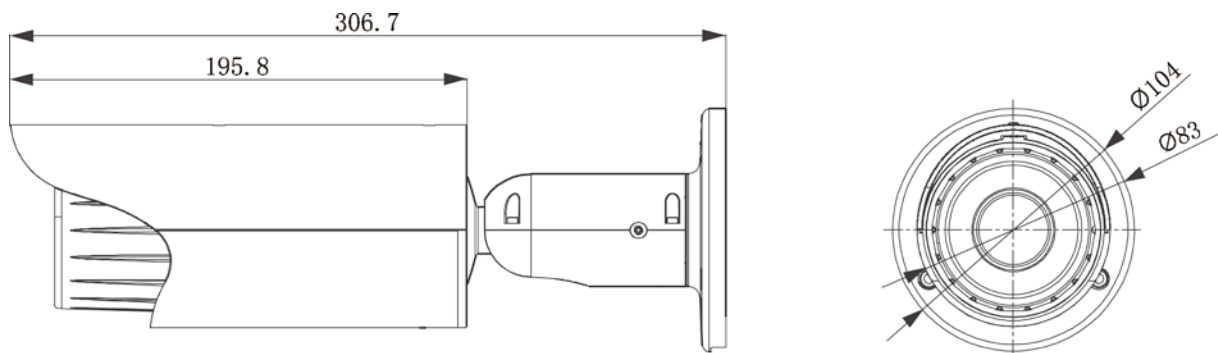

DH-IPC-HFW3101C

Max. User Access	10 users
Smart Phone	iPhone, iPad, Android, Windows Phone
Auxiliary Interface	
Memory Slot	Micro SD, Max 32GB
Alarm	2/1 channel In/Out
General	
Power Supply	DC12V(AC24 optional), PoE(802.3af)
Power Consumption	<10W
Working Environment	-10°C~+60°C, 10%~90%
Ingress Protection	IP66
Dimensions	φ104mm × 306.7mm
Weight	1.25Kg

Dimensions (mm)

Dahua Technology Co., Ltd.

1187 BinAn Road, Binjiang District, Hangzhou, China

Tel: +86-571-87688883

Fax: +86-571-87688815

Email:overseas@dahuatech.com

www.dahuatech.com

*Design and specifications are subject to change without notice.

© 2012 Dahua Technology Co., Ltd.