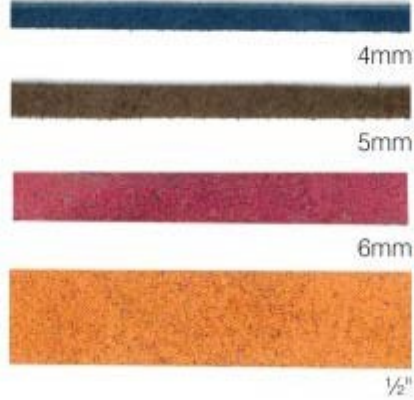

**SPLIT SUEDE LEATHER CORD - THICKNESS 1.6 TO 1.9MM**

**Size Available**

**Regular Colors Available**

**The thickness and color of leather cord will vary due to natural product**