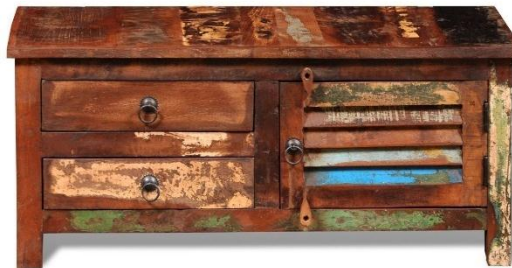

INFINITE ART EXPORT

MANUFACTURE AND EXPORTER

Reclaimed Multicolor Wood Furniture

Item code

IAE-RF101

Product Name

3 Drawers Vintage-style Console Table

Description

Item code	IAE-RF105		
Product Name	Reclaimed wood Rustic Cupboard		
Description	Antique Rustic Cupboard Cabinet Furniture Reclaimed Wood This cabinet has 2 glass doors above and 2 wooden doors below, and 2 pull-out drawers in the middle for storage		
Weight/Size	90 x 40 x 190 cm (L x W x H)		
Price	(INR)	\$AUD	\$USD
		\$	\$

Item code	IAE-RF106		
Product Name	Reclaimed wood Rustic Cupboard		
Description	There are shelves with 2 glass doors above and 2 wooden doors below, and 2 pull-out drawers in the middle for storage		
Weight/Size	120 x 38 x 180 cm (L x W x H)		
Price	(INR)	\$AUD	\$USD
		\$	\$

Item code

IAE-RF111

Product Name

Reclaimed Sideboard Cupboard

Description

sideboard with two louvred doors and made in solid reclaimed teak

Weight/Size

WIDTH 70CM x HEIGHT 90CM x DEPTH 40CM