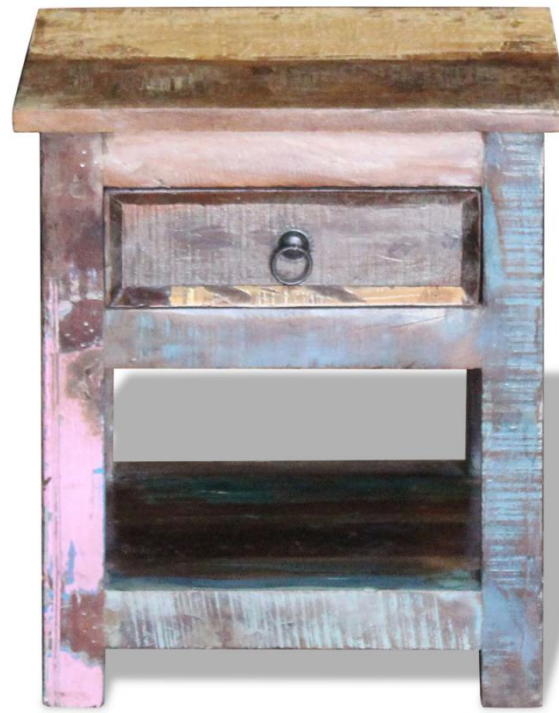

Item code	IAE-RF115		
Product Name	Reclaimed Wood Cabinet		
Description	Reclaimed Wood Cabinet with Two Doors Ans In Side 2 Salfes Vintage Antique-style Storage		
Weight/Size	65 x 30 x 70 cm (L x W x H)		
Price	(INR)	\$AUD \$	\$USD \$

Item code	IAE-RF116		
Product Name	Reclaimed Wood Sideboard / Cupboard		
Description	Reclaimed wood Sideboard With one door, four compartments and three drawers		
Weight/Size	150 x 40 x 86 cm (L x W x H)		
Price	(INR)	\$AUD \$	\$USD \$

Item code	IAE-RF117		
Product Name	Reclaimed Wood Sideboard / Cupboard		
Description	Reclaimed wood Sideboard With 2 compartments and 3 pull-out drawers for storage		
Weight/Size	60 x 30 x 80 cm (L x W x H)		
Price	(INR)	\$AUD \$	\$USD \$