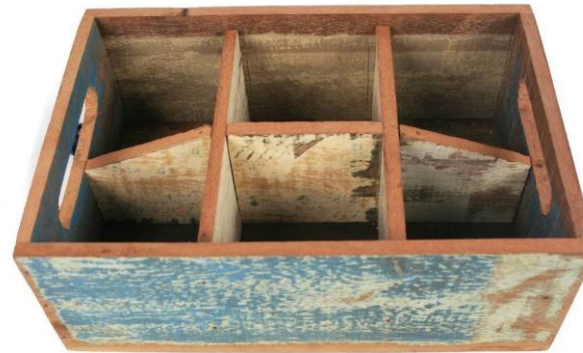

Item code

IAE-RF126

Product Name

Reclaimed wood Tray

Description

Rustic Beach Six Compartments Antique Pastel Handmade Reclaimed Crates

Weight/Size

**compartment dimensions: H9cm x W8cm x D8cm.
- Product Dimensions: 10cm x 30cm x 20cm.**

Price

(INR)

**$AUD
$**

**$USD
$**