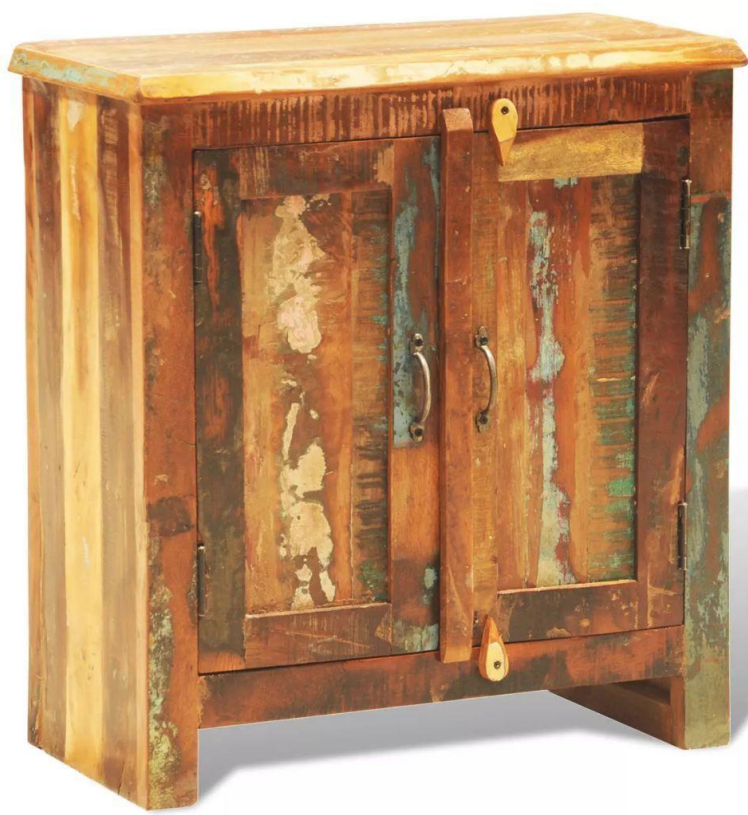

Item code	IAE-RF115		
Product Name	Reclaimed Wood Cabinet		
Description	Reclaimed Wood Cabinet with Two Doors Ans In Side 2 Salfes Vintage Antique-style Storage		
Weight/Size	65 x 30 x 70 cm (L x W x H)		
Price	(INR)	$AUD $	$USD $