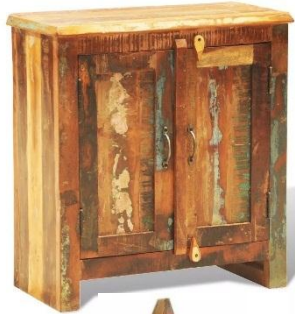

INFINITE ART EXPORT

MANUFACTURE AND EXPORTER

Reclaimed Multicolor Wood Furniture

Item code

IAE-RF101

Product Name

3 Drawers Vintage-style Console Table

Description

Item code	IAE-RF105		
Product Name	Reclaimed wood Rustic Cupboard		
Description	Antique Rustic Cupboard Cabinet Furniture Reclaimed Wood This cabinet has 2 glass doors above and 2 wooden doors below, and 2 pull-out drawers in the middle for storage		
Weight/Size	90 x 40 x 190 cm (L x W x H)		
Price	(INR)	\$AUD	\$USD
		\$	\$

Item code	IAE-RF106		
Product Name	Reclaimed wood Rustic Cupboard		
Description	There are shelves with 2 glass doors above and 2 wooden doors below, and 2 pull-out drawers in the middle for storage		
Weight/Size	120 x 38 x 180 cm (L x W x H)		
Price	(INR)	\$AUD	\$USD
		\$	\$

Item code

IAE-RF111

Product Name

Reclaimed Sideboard Cupboard

Description

sideboard with two louvred doors and made in solid reclaimed teak

Weight/Size

WIDTH 70CM x HEIGHT 90CM x DEPTH 40CM