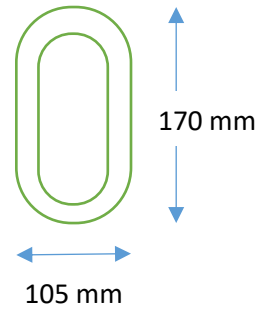

SYNER LED bulkhead fixtures (SEP - LED Eparkis)

Features:

- Reliable and effective replacements for traditional light fixtures.
- Available in different shapes
- Reaches full brightness instantly
- Effective heat dissipation solution
- Diffuser is made of opal, high-strength polycarbonate.
- Aluminum pressure die casted body.
- Ingress Protection level IP-65
- High color rendering index.

SEPR-07

Models	Bulkhead	SEPR-07,	SEPR-10	&	SEPR 15
Wattage		7W :14 x 0.5W LED	10W :20 x 0.5W LED		15W : 30 x 0.5 LED
Dimensions		170mm x 105mm x 75mm			