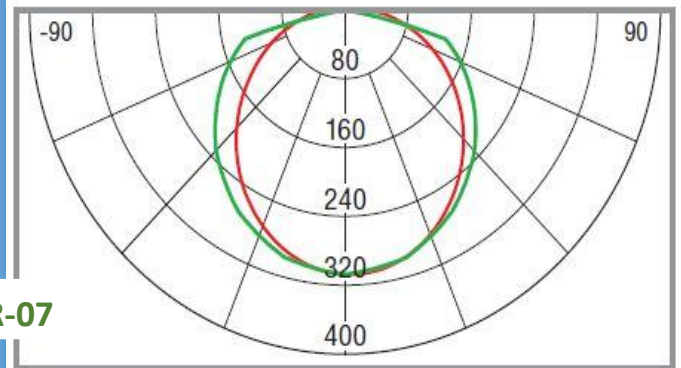

SYNER LED bulkhead fixtures (SEP - LED Eparkis)

Features:

- Reliable and effective replacements for traditional light fixtures.
- Available in different shapes
- Reaches full brightness instantly
- Effective heat dissipation solution
- Diffuser is made of opal, high-strength polycarbonate.
- Aluminum pressure die casted body.
- Ingress Protection level IP-65
- High color rendering index.

SEPR-07

Models	Bulkhead	SEPR-07,	SEPR-10	&	SEPR 15
Wattage		7W :14 x 0.5W LED	10W :20 x 0.5W LED		15W : 30 x 0.5 LED
Dimensions		170mm x 105mm x 75mm			