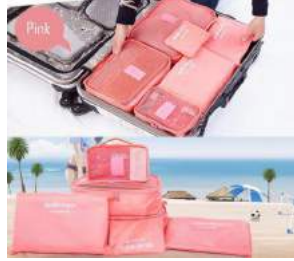

**IMPORTED JEWELLERY ORGANISER BOXES
999**

MIN ORDER - 15

IMPORTED JEWELLERY LOCKER BOX

1200

MIN ORDER - 10

IMPORTED TRAVEL SUITCASE ORGANISER

850

MIN ORDER - 20