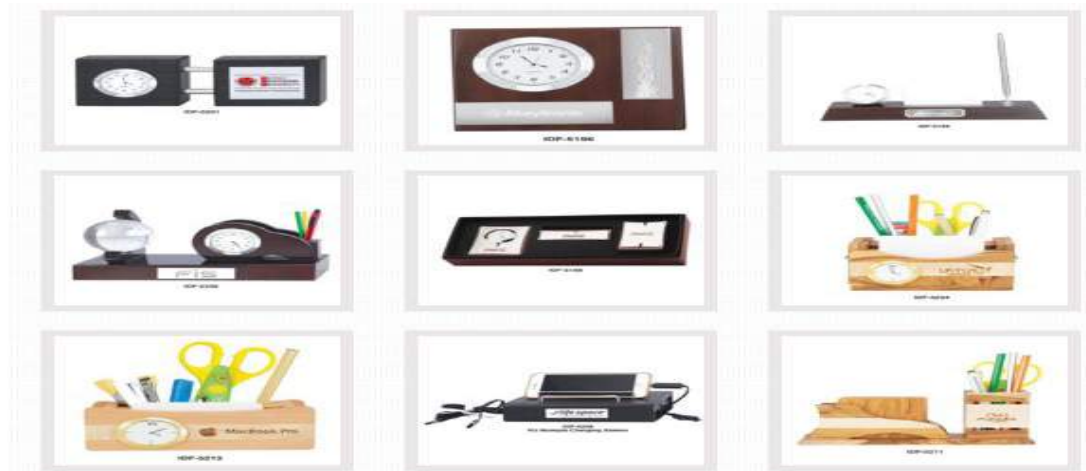

VB 252
250 - 650
Min order - 50