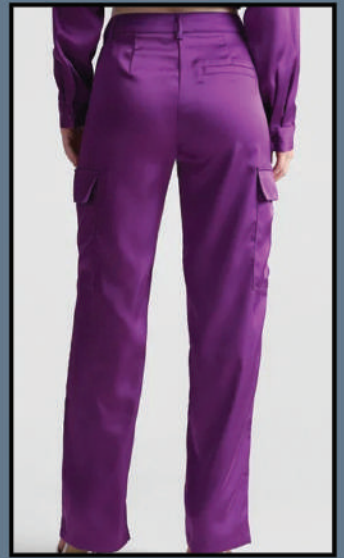

**ELUNE**  
Complete Range of Women Westernwear in Regular & Plus Size

**ELN030196**

**ELUNE**

Complete Range of Women Westernwear in Regular & Plus Size

**ELN030197**

**ELUNE**  
Complete Range of Women Westernwear in Regular & Plus Size

**ELN030198**

**ELUNE**

Complete Range of Women Westernwear in Regular & Plus Size

**ELN030199**

**ELUNE**  
Complete Range of Women Westernwear in Regular & Plus Size

**ELN030200**

**ELUNE**  
Complete Range of Women Westernwear in Regular & Plus Size