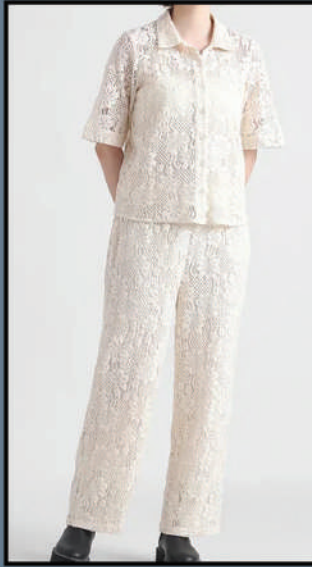

**ELUNE**  
Complete Range of Women Westernwear in Regular & Plus Size

**ELN030196**

**ELUNE**

Complete Range of Women Westernwear in Regular & Plus Size

**ELN030197**

**ELUNE**  
Complete Range of Women Westernwear in Regular & Plus Size

**ELN030198**

**ELUNE**

Complete Range of Women Westernwear in Regular & Plus Size

**ELN030199**

**ELUNE**  
Complete Range of Women Westernwear in Regular & Plus Size

**ELN030200**

**ELUNE**  
Complete Range of Women Westernwear in Regular & Plus Size

**ELN030201**

**ELUNE**  
Complete Range of Women Westernwear in Regular & Plus Size

**ELN030202**

**ELUNE**

Complete Range of Women Westernwear in Regular & Plus Size

**ELN030203**