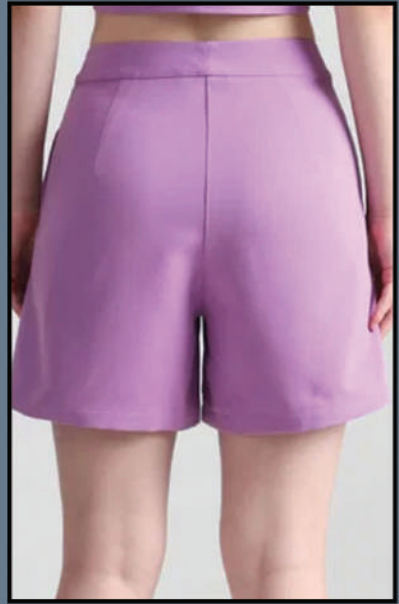

**ELUNE**  
Complete Range of Women Westernwear in Regular & Plus Size

**ELN030196**

**ELUNE**

Complete Range of Women Westernwear in Regular & Plus Size

**ELN030197**

**ELUNE**  
Complete Range of Women Westernwear in Regular & Plus Size

**ELN030198**

**ELUNE**

Complete Range of Women Westernwear in Regular & Plus Size

**ELN030199**

**ELUNE**  
Complete Range of Women Westernwear in Regular & Plus Size

**ELN030200**

**ELUNE**  
Complete Range of Women Westernwear in Regular & Plus Size