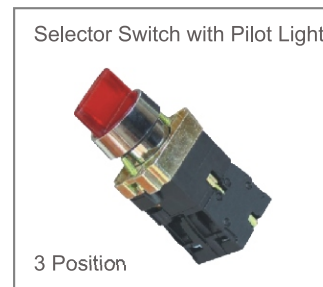

LAY5-BK 3365 / 3565 / 3665 / 3765
Color : ○ ● ● ● ● ●
LAY5-BK 3465
Color : ●