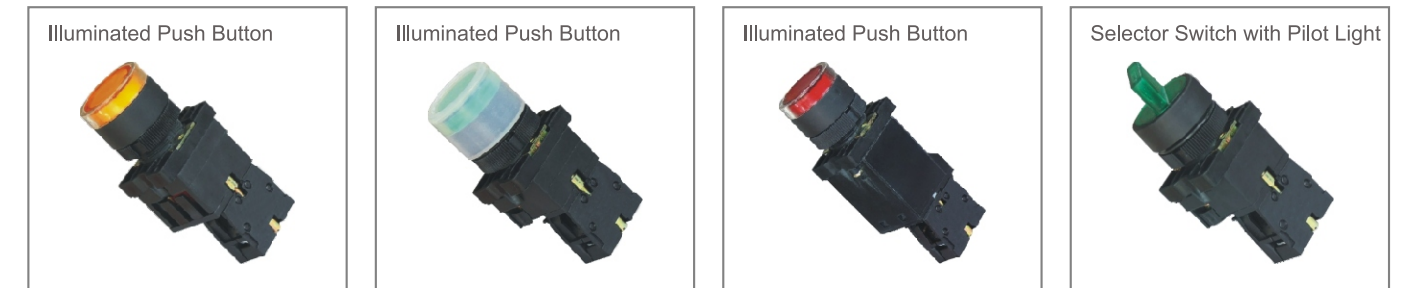

LAY5-EW 3171 / 3371 / 3571 / 3671 /
Color : ○ ● ● ● ● ● ● ● ●
LAY5-EW 3472
Color : ● ● ● ● ● ● ● ●
LAY5-EPW 3161/3361/3561/3661/3462
LAY5-EPW 3171/3371/3571/3671/3472
Color : ○ ● ● ● ● ● ● ● ●
LAY5-EW 3131 / 3313 / 3531 / 3631 /
Color : ○ ● ● ● ● ● ● ● ●
LAY5-EW 3432
Color : ● ● ● ● ● ● ● ●
LAY5-EK 2361/2561/2661/2761/2461
LAY5-EK 2375/2575/2675/2775/2475
Color : ○ ● ● ● ● ● ● ● ●