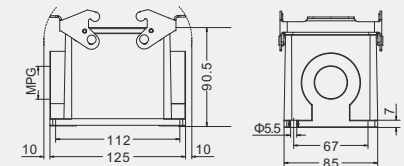

Thread	Type
M32	H32B-SF-2L-M25
2M32	H32B-SF-2L-2M25
M40	H32B-SF-2L-M40
2M40	H32B-SF-2L-2M40
PG29	H32B-SF-2L-PG29
2PG29	H32B-SF-2L-2PG29
PG36	H32B-SF-2L-PG36
2PG36	H32B-SF-2L-2PG36
3PG42	H32B-SF-2L-2PG42