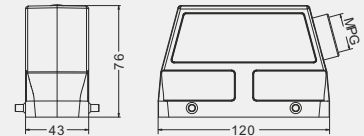

Thread	Type
M32	H24B-SEH-4B-M32
M40	H24B-SEH-4B-M40
PG21	H24B-SEH-4B-PG21
PG29	H24B-SEH-4B-PG29

High construction