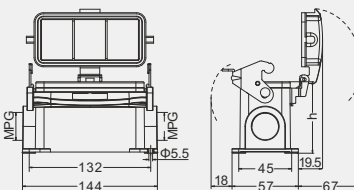

h
Low construction	56
High construction	81