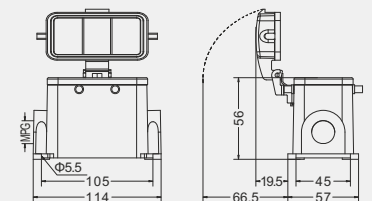

Housings

Bulkhead mounted with 4 bolts

Thread	Type
---	H16B-BK-4B
---	With plastic cover
---	H16B-BK-4B-CV
---	With metal cover
---	H16B-BK-4B-MCV

Surface mounting with 4 bolts

Thread	Type
M25	H16B-SF-4B-M25
2M25	H16B-SF-4B-2M25
PG21	H16B-SF-4B-PG21
2PG21	H16B-SF-4B-2PG21
---	With plastic cover
M25	H16B-SF-4B-CV-M25
2M25	H16B-SF-4B-CV-2M25
PG21	H16B-SF-4B-CV-PG21
2PG21	H16B-SF-4B-CV-2PG21
---	With metal cover
M25	H16B-SF-4B-MCV-M25
2M25	H16B-SF-4B-MCV-2M25
PG21	H16B-SF-4B-MCV-PG21
2PG21	H16B-SF-4B-MCV-2PG21