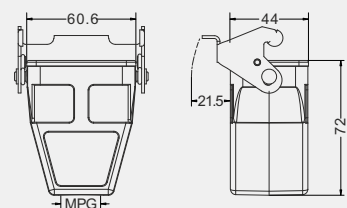

Thread	Type
M13.5	H6B-CCTH-1L-M13.5
M20	H6B-CCTH-1L-M20
M25	H6B-CCTH-1L-M25
PG21	H6B-CCTH-1L-PG21
PG29	H6B-CCTH-1L-PG29

High construction