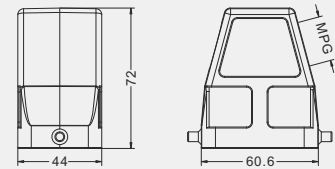

Thread	Type
PG21	H6B-SEH-2B-PG21
PG29	H6B-SEH-2B-PG29
M25	H6B-SEH-2B-M25
M32	H6B-SEH-2B-M32

High construction