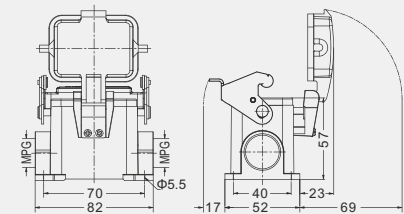

High construction

Housings

Bulkhead: Mounted

Thread	Type
M20	H6B-SF-1L-M20
2M20	H6B-SF-1L-2M20
M25	H6B-SF-1L-M25
2M25	H6B-SF-1L-2M25
PG16	H6B-SF-1L-PG16
2PG16	H6B-SF-1L-2PG16
With plastic cover	
M20	H6B-SF-1L-CV-M20
2M20	H6B-SF-1L-CV-2M20
M25	H6B-SF-1L-CV-M25
2M25	H6B-SF-1L-CV-2M25
PG16	H6B-SF-1L-CV-PG16
2PG16	H6B-SF-1L-CV-2PG16
With metal cover	
M20	H6B-SF-1L-MCV-M20
2M20	H6B-SF-1L-MCV-2M20
M25	H6B-SF-1L-MCV-M25
2M25	H6B-SF-1L-MCV-2M25
PG16	H6B-SF-1L-MCV-PG16
2PG16	H6B-SF-1L-MCV-2PG16