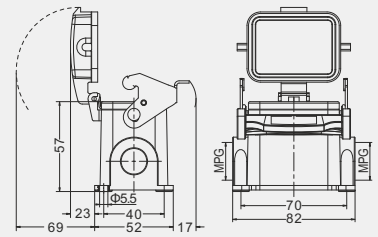

Thread	Type
M25	H6B-SFH-1L-M25
2M25	H6B-SFH-1L-2M25
M32	H6B-SFH-1L-M32
2M32	H6B-SFH-1L-2M32
PG21	H6B-SFH-1L-PG21
2PG21	H6B-SFH-1L-2PG21
PG29	H6B-SFH-1L-PG29
2PG29	H6B-SFH-1L-2PG29
	<i>With plastic cover</i>
M25	H6B-SF-1L-CV-M25
2M25	H6B-SF-1L-CV-2M25
M32	H6B-SF-1L-CV-M32
2M32	H6B-SF-1L-CV-2M32
PG21	H6B-SF-1L-CV-PG21
2PG21	H6B-SF-1L-CV-2PG21
PG29	H6B-SF-1L-CV-PG29
2PG29	H6B-SF-1L-CV-2PG29
	<i>With metal cover</i>
M25	H6B-SF-1L-CV-M25
2M25	H6B-SF-1L-CV-2M25
M32	H6B-SF-1L-CV-M32
2M32	H6B-SF-1L-CV-2M32
PG21	H6B-SF-1L-CV-PG21
2PG21	H6B-SF-1L-CV-2PG21
PG29	H6B-SF-1L-CV-PG29
2PG29	H6B-SF-1L-CV-2PG29