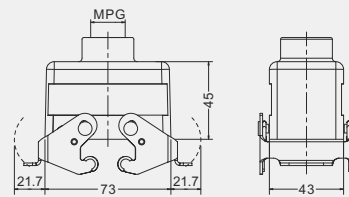

High construction

Hoods

Side entry housing with two levers

Thread	Type
M20	H10B-SE-2L-M20
M25	H10B-SE-2L-M25
PG16	H10B-SE-2L-PG16

Top entry housing with two levers

Thread	Type
PG16	H10B-TE-2L-PG16
M20	H10B-TE-2L-M20
M25	H10B-TE-2L-M25