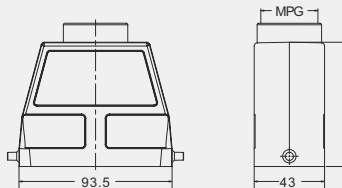

Thread	Type
M32	H16B-TEH-2B-M32
M40	H16B-TEH-2B-M40
PG21	H16B-TEH-2B-PG21
PG29	H16B-TEH-2B-PG29

High construction