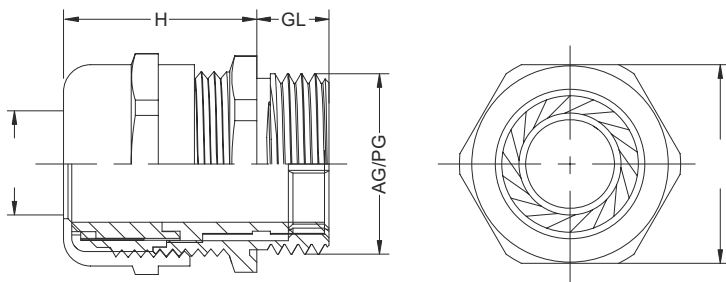

Degree of protection: IP65

Hoods

Side entry

Thread	Type
M32	H48B-SE-2B-M32
M40	H48B-SE-2B-M40
M50	H48B-SE-2B-M50
PG29	H48B-SE-2B-PG29
PG36	H48B-SE-2B-PG36
PG42	H48B-SE-2B-PG42

Top entry

Thread	Type
M32	H48B-TE-2B-M32
M40	H48B-TE-2B-M40
M50	H48B-TE-2B-M50
PG29	H48B-TE-2B-PG29
PG36	H48B-TE-2B-PG36
PG42	H48B-TE-2B-PG42

Housings

Bulkhead mounting

Thread	Type
---	H48B-BK-1L
---	With plastic cover
---	H48B-BK-1L-CV
---	With metal cover
---	H48B-BK-1L-MCV

Surface mounting

Thread	Type
M32	H48B-SF-1L-M32
2M32	H48B-SF-1L-2M32
M40	H48B-SF-1L-M40
2M40	H48B-SF-1L-2M40
PG29	H48B-SF-1L-PG29
2PG29	H48B-SF-1L-2PG29
PG36	H48B-SF-1L-PG36
2PG36	H48B-SF-1L-2PG36
---	With plastic cover
M32	H48B-SF-1L-CV-M32
2M32	H48B-SF-1L-CV-2M32
M40	H48B-SF-1L-CV-M40
2M40	H48B-SF-1L-CV-2M40
PG29	H48B-SF-1L-CV-PG29
2PG29	H48B-SF-1L-CV-2PG29
PG36	H48B-SF-1L-CV-PG36
2PG36	H48B-SF-1L-CV-2PG36
---	With metal cover
M32	H48B-SF-1L-MCV-M32
2M32	H48B-SF-1L-MCV-2M32
M40	H48B-SF-1L-MCV-M40
2M40	H48B-SF-1L-MCV-2M40
PG29	H48B-SF-1L-MCV-PG29
2PG29	H48B-SF-1L-MCV-2PG29
PG36	H48B-SF-1L-MCV-PG36
2PG36	H48B-SF-1L-MCV-2PG36