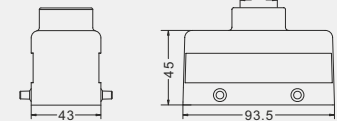

High construction

Top entry

Thread	Type
M25	H16B-TE-4B-M25
M32	H16B-TE-4B-M32
PG21	H16B-TE-4B-PG21

Low construction

Top entry

Thread	Type
M32	H16B-TEH-4B-M32
M40	H16B-TEH-4B-M40
PG21	H16B-TEH-4B-PG21
PG29	H16B-TEH-4B-PG29