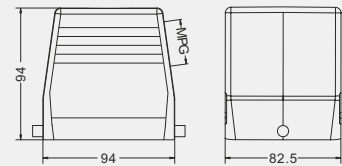

Thread	Type
M32	HV32B-SE-2B-M32
PG29	HV32B-SE-2B-PG29
PG36	HV32B-SE-2B-PG36
PG42	HV32B-SE-2B-PG42