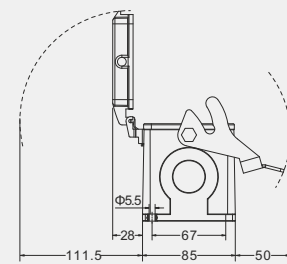

Hoods

Side entry

Thread	Type
M32	HV32B-SE-2B-M32
PG29	HV32B-SE-2B-PG29
PG36	HV32B-SE-2B-PG36
PG42	HV32B-SE-2B-PG42

Top entry

Thread	Type
M32	H32B-TE-2B-M32
M40	H32B-TE-2B-M40
M50	H32B-TE-2B-M50
PG29	H32B-TE-2B-PG29
PG36	H32B-TE-2B-PG36
PG42	H32B-TE-2B-PG42

Housings

Bulkhead mounting

Thread	Type
---	HV32B-BK-1L
---	With plastic cover HV32B-BK-1L-CV
---	With metal cover HV32B-BK-1L-MCV

Surface mounting

Thread	Type
M32	HV32B-SF-1L-M32
2M32	HV32B-SF-1L-2M32
M40	HV32B-SF-1L-M40
2M40	HV32B-SF-1L-2M40
PG29	HV32B-SF-1L-PG29
2PG29	HV32B-SF-1L-2PG29
PG36	HV32B-SF-1L-PG36
2PG36	HV32B-SF-1L-2PG36
---	With plastic cover
M32	HV32B-SF-1L-CV-M32
2M32	HV32B-SF-1L-CV-2M32
M40	HV32B-SF-1L-CV-M40
2M40	HV32B-SF-1L-CV-2M40
PG29	HV32B-SF-1L-CV-PG29
2PG29	HV32B-SF-1L-CV-2PG29
PG36	HV32B-SF-1L-CV-PG36
2PG36	HV32B-SF-1L-CV-2PG36
---	With metal cover
M32	HV32B-SF-1L-MCV-M32
2M32	HV32B-SF-1L-MCV-2M32
M40	HV32B-SF-1L-MCV-M40
2M40	HV32B-SF-1L-MCV-2M40
PG29	HV32B-SF-1L-MCV-PG29
2PG29	HV32B-SF-1L-MCV-2PG29
PG36	HV32B-SF-1L-MCV-PG36
2PG36	HV32B-SF-1L-MCV-2PG36

Degree of protection: IP65

Hoods

Side entry

Thread	Type
M32	H48B-SE-2B-M32
M40	H48B-SE-2B-M40
M50	H48B-SE-2B-M50
PG29	H48B-SE-2B-PG29
PG36	H48B-SE-2B-PG36
PG42	H48B-SE-2B-PG42

Top entry

Thread	Type
M32	H48B-TE-2B-M32
M40	H48B-TE-2B-M40
M50	H48B-TE-2B-M50
PG29	H48B-TE-2B-PG29
PG36	H48B-TE-2B-PG36
PG42	H48B-TE-2B-PG42