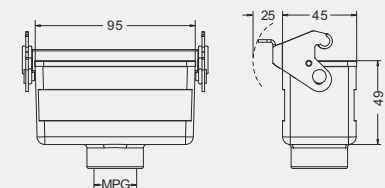

Thread	Type
M25	HV16B-CCT-1L-M25
M32	HV16B-CCT-1L-M32
PG21	HV16B-CCT-1L-PG21