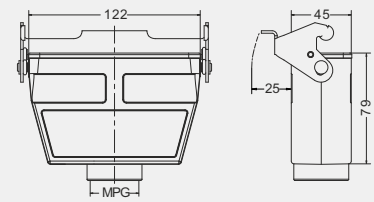

Thread	Type
M32	H24B-CCTH-1L-M32
M40	H24B-CCTH-1L-M40
PG21	H24B-CCTH-1L-PG21
PG29	H24B-CCTH-1L-PG29

High construction