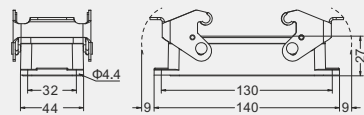

High construction

Top entry

Thread	Type
M25	H24B-TE-4B-M25
M32	H24B-TE-4B-M32
PG21	H24B-TE-4B-PG21

Low construction

Top entry

Thread	Type
M32	H24B-TEH-4B-M32
M40	H24B-TEH-4B-M40
PG21	H24B-TEH-4B-PG21
PG29	H24B-TEH-4B-PG29

High construction

Housings

Bulkhead mounting

Thread	Type
---	H24B-BK-2L

Surface mounting

Thread	Type
M25	H24B-SF-2L-M25
2M25	H24B-SF-2L-2M25
PG21	H24B-SF-2L-PG21
2PG21	H24B-SF-2L-2PG21

	h
Low construction	56
High construction	81

Housings Cable to cable

Thread	Type
M25	H24B-CCT-1L-M25
M32	H24B-CCT-1L-M32
PG21	H24B-CCT-1L-PG21
PG29	H24B-CCT-1L-PG29

Degree of protection: IP65

Housings

Housings Cable to cable

Thread	Type
M32	H24B-CCTH-1L-M32
M40	H24B-CCTH-1L-M40
PG21	H24B-CCTH-1L-PG21
PG29	H24B-CCTH-1L-PG29