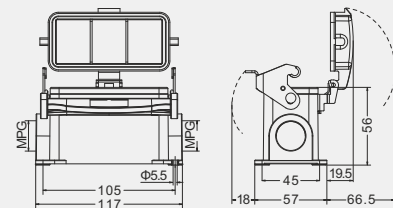

High construction

Housings

Housings, bulkhead mounting

Thread	Type
---	H16B-BK-1L
---	With plastic cover
---	H16B-BK-1L-CV
---	With metal cover
---	H16B-BK-1L-MCV

Housings, surface mounting

Thread	Type
M25	H16B-SF-1L-M25
2M25	H16B-SF-1L-2M25
PG21	H16B-SF-1L-PG21
2PG21	H16B-SF-1L-2PG21
---	With plastic cover
M25	H16B-SF-1L-CV-M25
2M25	H16B-SF-1L-CV-2M25
PG21	H16B-SF-1L-CV-PG21
2PG21	H16B-SF-1L-CV-2PG21
---	With metal cover
M25	H16B-SF-1L-MCV-M25
2M25	H16B-SF-1L-MCV-2M25
PG21	H16B-SF-1L-MCV-PG21
2PG21	H16B-SF-1L-MCV-2PG21