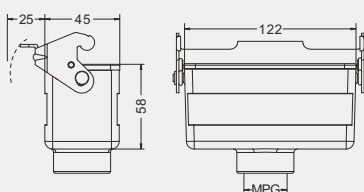

Thread	Type
M25	H24B-CCT-1L-M25
M32	H24B-CCT-1L-M32
PG21	H24B-CCT-1L-PG21
PG29	H24B-CCT-1L-PG29