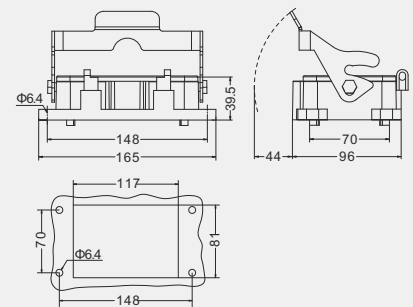

Housings

Bulkhead mounting

Thread	Type
---	H48B-BK-1L
---	With plastic cover
---	H48B-BK-1L-CV
---	With metal cover
---	H48B-BK-1L-MCV