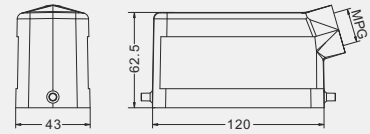

Degree of protection: IP65

Hoods

Side entry

Thread	Type
M25	H24B-SE-2B-M25
M32	H24B-SE-2B-M32
PG21	H24B-SE-2B-PG21

Low construction

Side entry

Thread	Type
M32	H24B-SEH-2B-M32
M40	H24B-SEH-2B-M40
PG21	H24B-SEH-2B-PG21
PG29	H24B-SEH-2B-PG29
PG36	H24B-SEH-2B-PG36

High construction

Top entry

Thread	Type
M25	H24B-TE-2B-M25
M32	H24B-TE-2B-M32
PG21	H24B-TE-2B-PG21
PG29	H24B-TE-2B-PG29

Low construction

Top entry

Thread	Type
M32	H24B-TEH-2B-M32
M40	H24B-TEH-2B-M40
PG21	H24B-TEH-2B-PG21
PG29	H24B-TEH-2B-PG29
PG36	H24B-TEH-2B-PG36