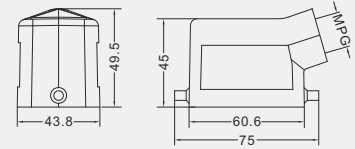

Degree of protection: IP65

Hoods

Side entry

Thread	Type
PG13.5	H6B-SE-2B-PG13.5
PG16	H6B-SE-2B-PG16
M20	H6B-SE-2B-M20
M25	H6B-SE-2B-M25

Low construction

Side entry

Thread	Type
PG21	H6B-SEH-2B-PG21
PG29	H6B-SEH-2B-PG29
M25	H6B-SEH-2B-M25
M32	H6B-SEH-2B-M32