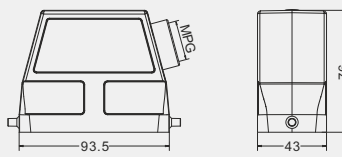

Thread	Type
M32	H16B-SEH-2B-M32
M40	H16B-SEH-2B-M40
PG21	H16B-SEH-2B-PG21
PG29	H16B-SEH-2B-PG29

High construction