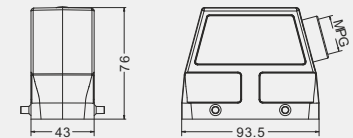

Thread	Type
M32	H16B-SEH-4B-M32
M40	H16B-SEH-4B-M40
PG21	H16B-SEH-4B-PG21
PG29	H16B-SEH-4B-PG29

High construction