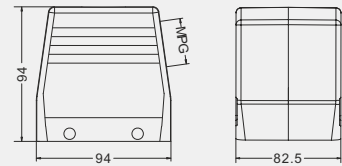

With protection covers

	h
Low construction	56
High construction	81

Degree of protection: IP65

Hoods

Side entry

Thread	Type
M32	H32B-SE-4B-M32
M40	H32B-SE-4B-M40
M50	H32B-SE-4B-M50
PG29	H32B-SE-4B-PG29
PG36	H32B-SE-4B-PG36
PG42	H32B-SE-4B-PG42