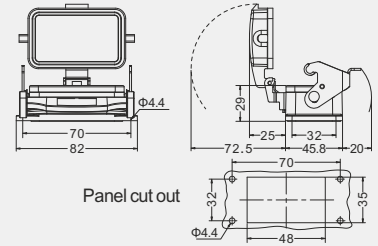

Thread	Type
---	H6B-BK-1L
	<i>With plastic cover</i>
---	H6B-BK-1L-CV
	<i>With metal cover</i>
---	H6B-BK-1L-MCV

Panel cut out

Surface mounted: Side entry