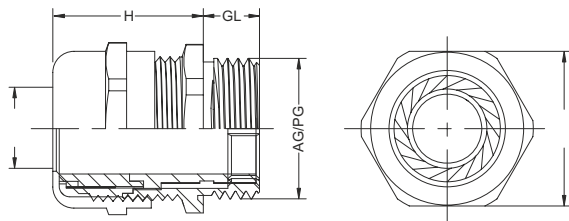

AG PG	∅ mm	GL mm	GL(加长) mm	H mm	∅ mm
7	3-6.5	5	10	19	14
7	2-5	5	10	19	14
9	4-8	6	10	20	17
9	2-6	6	10	20	17
11	5-10	6	10	21	20
11	3-7	6	10	21	20
13.5	6-12	6.5	10	22	22
13.5	5-9	6.5	10	22	22
16	10-14	6.5	10	23	24
16	7-12	6.5	10	23	24

Materials : Nylon plastic
Seals : Nitrile rubber (NBR)
Protection level : IP67-5 bar pressure
(Tighten the part and use O-seal)
Ambient temperature : Static -40 °C to 100 °C, short time to 120 °C
Dynamic -20 °C to 80 °C, short time to 100 °C
Supply color : Gray, black, other colors please ask

AG PG	∅ mm	GL mm	GL(加长) mm	H mm	∅ mm
21	13-18	7	12	25	30
21	9-16	7	12	25	30
29	18-25	8	12	29	40
29	13-20	8	12	29	40
36	22-32	8	15	35	50
36	20-26	8	15	35	50
42	32-38	9	15	37	57
42	25-31	9	15	37	57
48	37-44	10	15	38	64
48	29-35	10	15	38	64