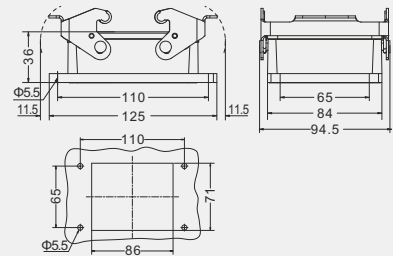

Top entry

Thread	Type
M32	H32B-TE-4B-M32
M40	H32B-TE-4B-M40
M50	H32B-TE-4B-M50
PG29	H32B-TE-4B-PG29
PG36	H32B-TE-4B-PG36
PG42	H32B-TE-4B-PG42

Housings

Housings, bulkhead mounting

Thread	Type
---	H32B-BK-2L