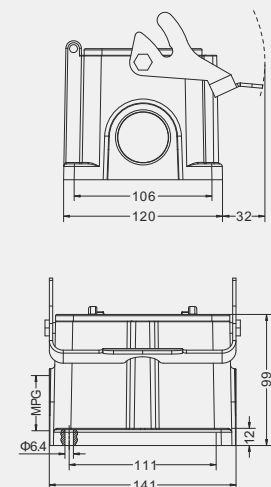

Degree of protection: IP65

Hoods

Side entry

Thread	Type
M32	H48B-SE-2B-M32
M40	H48B-SE-2B-M40
M50	H48B-SE-2B-M50
PG29	H48B-SE-2B-PG29
PG36	H48B-SE-2B-PG36
PG42	H48B-SE-2B-PG42

Top entry

Thread	Type
M32	H48B-TE-2B-M32
M40	H48B-TE-2B-M40
M50	H48B-TE-2B-M50
PG29	H48B-TE-2B-PG29
PG36	H48B-TE-2B-PG36
PG42	H48B-TE-2B-PG42

Housings

Bulkhead mounting

Thread	Type
---	H48B-BK-1L
---	With plastic cover
---	H48B-BK-1L-CV
---	With metal cover
---	H48B-BK-1L-MCV

Surface mounting

Thread	Type
M32	H48B-SF-1L-M32
2M32	H48B-SF-1L-2M32
M40	H48B-SF-1L-M40
2M40	H48B-SF-1L-2M40
PG29	H48B-SF-1L-PG29
2PG29	H48B-SF-1L-2PG29
PG36	H48B-SF-1L-PG36
2PG36	H48B-SF-1L-2PG36
---	With plastic cover
M32	H48B-SF-1L-CV-M32
2M32	H48B-SF-1L-CV-2M32
M40	H48B-SF-1L-CV-M40
2M40	H48B-SF-1L-CV-2M40
PG29	H48B-SF-1L-CV-PG29
2PG29	H48B-SF-1L-CV-2PG29
PG36	H48B-SF-1L-CV-PG36
2PG36	H48B-SF-1L-CV-2PG36
---	With metal cover
M32	H48B-SF-1L-MCV-M32
2M32	H48B-SF-1L-MCV-2M32
M40	H48B-SF-1L-MCV-M40
2M40	H48B-SF-1L-MCV-2M40
PG29	H48B-SF-1L-MCV-PG29
2PG29	H48B-SF-1L-MCV-2PG29
PG36	H48B-SF-1L-MCV-PG36
2PG36	H48B-SF-1L-MCV-2PG36