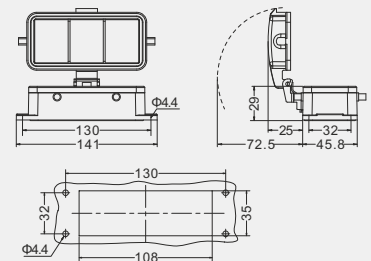

Thread	Type
---	H24B-BK-4B
---	H24B-BK-4B-CV
---	H24B-BK-4B-MCV