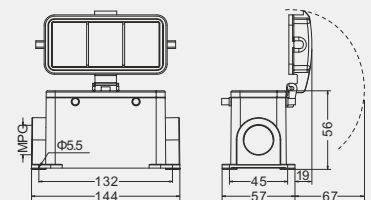

Housings

Bulkhead mounted with 4 bolts

Thread	Type
---	H24B-BK-4B
---	H24B-BK-4B-CV
---	H24B-BK-4B-MCV

Surface mounting with 4 bolts

Thread	Type
M25	H24B-SF-4B-M25
2M25	H24B-SF-4B-2M25
PG21	H24B-SF-4B-PG21
2PG21	H24B-SF-4B-2PG21
---	H24B-SF-4B-CV-M25
---	H24B-SF-4B-CV-2M25
---	H24B-SF-4B-CV-PG21
---	H24B-SF-4B-CV-2PG21
---	H24B-SF-4B-MCV-M25
---	H24B-SF-4B-MCV-2M25
---	H24B-SF-4B-MCV-PG21
---	H24B-SF-4B-MCV-2PG21