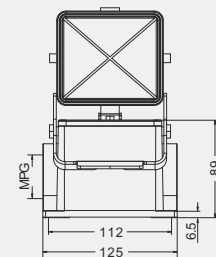

Housings

Bulkhead mounting

Thread	Type
---	HV32B-BK-1L
---	With plastic cover HV32B-BK-1L-CV
---	With metal cover HV32B-BK-1L-MCV

Surface mounting

Thread	Type
M32	HV32B-SF-1L-M32
2M32	HV32B-SF-1L-2M32
M40	HV32B-SF-1L-M40
2M40	HV32B-SF-1L-2M40
PG29	HV32B-SF-1L-PG29
2PG29	HV32B-SF-1L-2PG29
PG36	HV32B-SF-1L-PG36
2PG36	HV32B-SF-1L-2PG36
---	With plastic cover
M32	HV32B-SF-1L-CV-M32
2M32	HV32B-SF-1L-CV-2M32
M40	HV32B-SF-1L-CV-M40
2M40	HV32B-SF-1L-CV-2M40
PG29	HV32B-SF-1L-CV-PG29
2PG29	HV32B-SF-1L-CV-2PG29
PG36	HV32B-SF-1L-CV-PG36
2PG36	HV32B-SF-1L-CV-2PG36
---	With metal cover
M32	HV32B-SF-1L-MCV-M32
2M32	HV32B-SF-1L-MCV-2M32
M40	HV32B-SF-1L-MCV-M40
2M40	HV32B-SF-1L-MCV-2M40
PG29	HV32B-SF-1L-MCV-PG29
2PG29	HV32B-SF-1L-MCV-2PG29
PG36	HV32B-SF-1L-MCV-PG36
2PG36	HV32B-SF-1L-MCV-2PG36