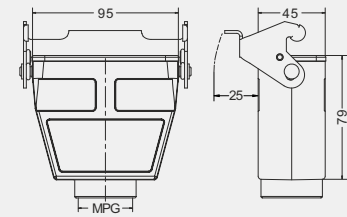

Thread	Type
M32	HV16B-CCTH-1L-M32
M40	HV16B-CCTH-1L-M40
PG21	HV16B-CCTH-1L-PG21
PG29	HV16B-CCTH-1L-PG29

High construction