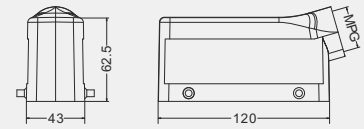

Degree of protection: IP65

Hoods

Side entry

Thread	Type
M25	H24B-SE-4B-M25
M32	H24B-SE-4B-M32
PG21	H24B-SE-4B-PG21

Low construction

Side entry

Thread	Type
M32	H24B-SEH-4B-M32
M40	H24B-SEH-4B-M40
PG21	H24B-SEH-4B-PG21
PG29	H24B-SEH-4B-PG29

High construction

Top entry

Thread	Type
M25	H24B-TE-4B-M25
M32	H24B-TE-4B-M32
PG21	H24B-TE-4B-PG21

Low construction

Top entry

Thread	Type
M32	H24B-TEH-4B-M32
M40	H24B-TEH-4B-M40
PG21	H24B-TEH-4B-PG21
PG29	H24B-TEH-4B-PG29