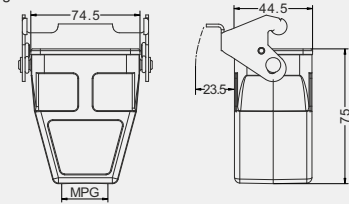

Thread	Type
M25	H10B-CCTH-1L-M25
M32	H10B-CCTH-1L-M32
PG21	H10B-CCTH-1L-PG21
PG29	H10B-CCTH-1L-PG29

High construction