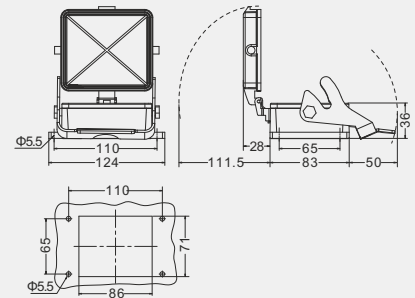

Thread	Type
---	HV32B-BK-1L
---	With plastic cover HV32B-BK-1L-CV
---	With metal cover HV32B-BK-1L-MCV