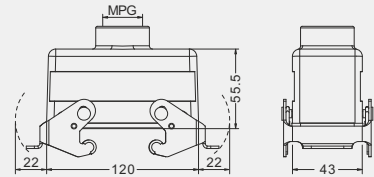

High construction

Hoods

Side entry housing with two levers

Thread	Type
M25	H24B-SE-2L-M25
M32	H24B-SE-2L-M32
PG21	H24B-SE-2L-PG21

Top entry housing with two levers

Thread	Type
M25	H24B-TE-2L-M25
M32	H24B-TE-2L-M32
PG21	H24B-TE-2L-PG21
PG29	H24B-TE-2L-PG29