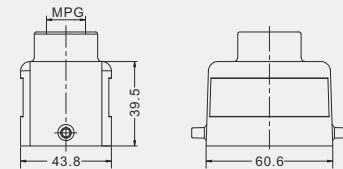

High construction

Top entry

Thread	Type
PG13.5	H6B-TE-2B-PG13.5
PG16	H6B-TE-2B-PG16
M20	H6B-TE-2B-M20

Low construction

Top entry

Thread	Type
PG21	H6B-TEH-2B-PG21
PG29	H6B-TEH-2B-PG29
M25	H6B-TEH-2B-M25
M32	H6B-TEH-2B-M32