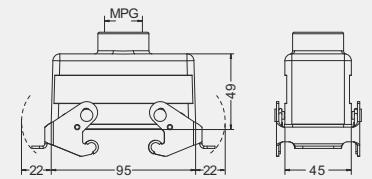

High construction

Hoods

Side entry housing with two levers

Thread	Type
M25	H16B-SE-2L-M25
M32	H16B-SE-2L-M32
PG21	H16B-SE-2L-PG21

Top entry housing with two levers

Thread	Type
M25	H16B-TE-2L-M25
M32	H16B-TE-2L-M32
PG21	H16B-TE-2L-PG21