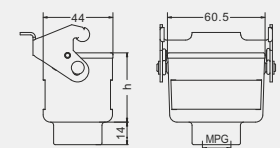

h
Low construction	42
High construction	72