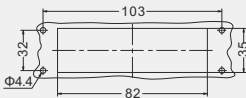

High construction

Top entry

Thread	Type
M25	H16B-TE-2B-M25
M32	H16B-TE-2B-M32
PG21	H16B-TE-2B-PG21

Low construction

Top entry

Thread	Type
M32	H16B-TEH-2B-M32
M40	H16B-TEH-2B-M40
PG21	H16B-TEH-2B-PG21
PG29	H16B-TEH-2B-PG29

High construction

Housings

Housings, bulkhead mounting

Thread	Type
---	H16B-BK-1L
---	With plastic cover
---	H16B-BK-1L-CV
---	With metal cover
---	H16B-BK-1L-MCV

Housings, surface mounting

Thread	Type
M25	H16B-SF-1L-M25
2M25	H16B-SF-1L-2M25
PG21	H16B-SF-1L-PG21
2PG21	H16B-SF-1L-2PG21
---	With plastic cover
M25	H16B-SF-1L-CV-M25
2M25	H16B-SF-1L-CV-2M25
PG21	H16B-SF-1L-CV-PG21
2PG21	H16B-SF-1L-CV-2PG21
---	With metal cover
M25	H16B-SF-1L-MCV-M25
2M25	H16B-SF-1L-MCV-2M25
PG21	H16B-SF-1L-MCV-PG21
2PG21	H16B-SF-1L-MCV-2PG21