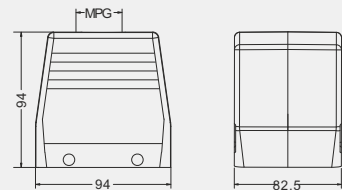

Thread	Type
M32	H32B-TE-4B-M32
M40	H32B-TE-4B-M40
M50	H32B-TE-4B-M50
PG29	H32B-TE-4B-PG29
PG36	H32B-TE-4B-PG36
PG42	H32B-TE-4B-PG42