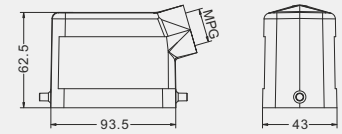

Degree of protection: IP65

Hoods

Side entry

Thread	Type
M25	H16B-SE-2B-M25
M32	H16B-SE-2B-M32
PG21	H16B-SE-2B-PG21

Low construction

Side entry

Thread	Type
M32	H16B-SEH-2B-M32
M40	H16B-SEH-2B-M40
PG21	H16B-SEH-2B-PG21
PG29	H16B-SEH-2B-PG29

High construction

Top entry

Thread	Type
M25	H16B-TE-2B-M25
M32	H16B-TE-2B-M32
PG21	H16B-TE-2B-PG21

Low construction

Top entry

Thread	Type
M32	H16B-TEH-2B-M32
M40	H16B-TEH-2B-M40
PG21	H16B-TEH-2B-PG21
PG29	H16B-TEH-2B-PG29