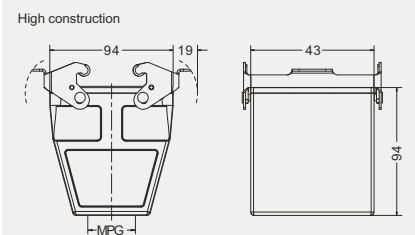

Top entry

Thread	Type
M32	H32B-CCT-2L-M32
M40	H32B-CCT-2L-M40
PG29	H32B-CCT-2L-PG29
PG36	H32B-CCT-2L-PG36
PG42	H32B-CCT-2L-PG42

Housings Cable to cable

Thread	Type
---	H32B-MCV-4B/2

Degree of protection: IP65