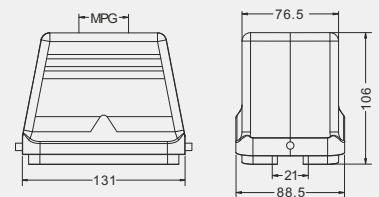

Degree of protection: IP65

Hoods

Side entry

Thread	Type
M32	H48B-SE-2B-M32
M40	H48B-SE-2B-M40
M50	H48B-SE-2B-M50
PG29	H48B-SE-2B-PG29
PG36	H48B-SE-2B-PG36
PG42	H48B-SE-2B-PG42

Top entry

Thread	Type
M32	H48B-TE-2B-M32
M40	H48B-TE-2B-M40
M50	H48B-TE-2B-M50
PG29	H48B-TE-2B-PG29
PG36	H48B-TE-2B-PG36
PG42	H48B-TE-2B-PG42