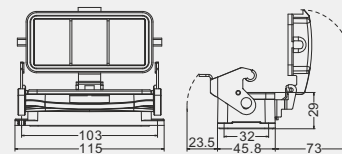

High construction

Top entry

Thread	Type
M25	H16B-TE-2B-M25
M32	H16B-TE-2B-M32
PG21	H16B-TE-2B-PG21

Low construction

Top entry

Thread	Type
M32	H16B-TEH-2B-M32
M40	H16B-TEH-2B-M40
PG21	H16B-TEH-2B-PG21
PG29	H16B-TEH-2B-PG29

High construction

Housings

Housings, bulkhead mounting

Thread	Type
---	H16B-BK-1L
---	With plastic cover
---	H16B-BK-1L-CV
---	With metal cover
---	H16B-BK-1L-MCV

Housings, surface mounting

Thread	Type
M25	H16B-SF-1L-M25
2M25	H16B-SF-1L-2M25
PG21	H16B-SF-1L-PG21
2PG21	H16B-SF-1L-2PG21
---	With plastic cover
M25	H16B-SF-1L-CV-M25
2M25	H16B-SF-1L-CV-2M25
PG21	H16B-SF-1L-CV-PG21
2PG21	H16B-SF-1L-CV-2PG21
---	With metal cover
M25	H16B-SF-1L-MCV-M25
2M25	H16B-SF-1L-MCV-2M25
PG21	H16B-SF-1L-MCV-PG21
2PG21	H16B-SF-1L-MCV-2PG21