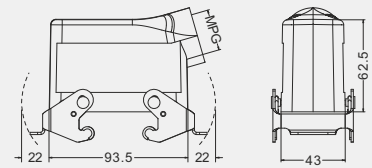

High construction

Hoods

Side entry housing with two levers

Thread	Type
M25	H16B-SE-2L-M25
M32	H16B-SE-2L-M32
PG21	H16B-SE-2L-PG21

Top entry housing with two levers

Thread	Type
M25	H16B-TE-2L-M25
M32	H16B-TE-2L-M32
PG21	H16B-TE-2L-PG21