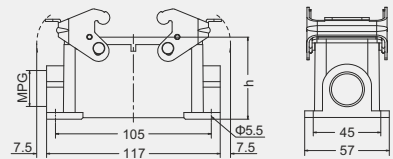

High construction

Top entry

Thread	Type
M25	H16B-TE-4B-M25
M32	H16B-TE-4B-M32
PG21	H16B-TE-4B-PG21

Low construction

Top entry

Thread	Type
M32	H16B-TEH-4B-M32
M40	H16B-TEH-4B-M40
PG21	H16B-TEH-4B-PG21
PG29	H16B-TEH-4B-PG29

High construction

Housings

Housings, bulkhead mounting

Thread	Type
---	H16B-BK-2L

Housings, surface mounting

Thread	Type
M25	H16B-SF-2L-M25
2M25	H16B-SF-2L-2M25
PG21	H16B-SF-2L-PG21
2PG21	H16B-SF-2L-2PG21

	h
Low construction	56
High construction	81