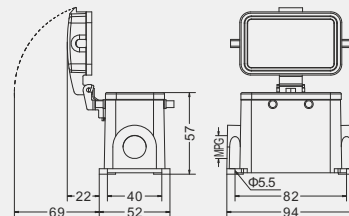

Housings

Bulkhead mounted with 4 bolts

Thread	Type
---	H10B-BK-4B
---	With plastic cover
---	H10B-BK-4B-CV
---	With metal cover
---	H10B-BK-4B-MCV

Surface mounting with 4 bolts

Thread	Type
M20	H10B-SF-4B-M20
2M20	H10B-SF-4B-2M20
M25	H10B-SF-4B-M25
2M25	H10B-SF-4B-2M25
PG16	H10B-SF-4B-PG16
2PG16	H10B-SF-4B-2PG16
---	With plastic cover
M20	H10B-SF-4B-CV-M20
2M20	H10B-SF-4B-CV-2M20
M25	H10B-SF-4B-CV-M25
2M25	H10B-SF-4B-CV-2M25
PG16	H10B-SF-4B-CV-PG16
2PG16	H10B-SF-4B-CV-2PG16
---	With metal cover
M20	H10B-SF-4B-MCV-M20
2M20	H10B-SF-4B-MCV-2M20
M25	H10B-SF-4B-MCV-M25
2M25	H10B-SF-4B-MCV-2M25
PG16	H10B-SF-4B-MCV-PG16
2PG16	H10B-SF-4B-MCV-2PG16