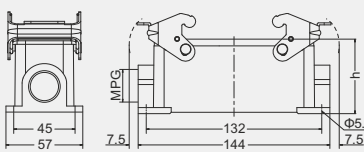

High construction

Top entry

Thread	Type
M25	H24B-TE-4B-M25
M32	H24B-TE-4B-M32
PG21	H24B-TE-4B-PG21

Low construction

Top entry

Thread	Type
M32	H24B-TEH-4B-M32
M40	H24B-TEH-4B-M40
PG21	H24B-TEH-4B-PG21
PG29	H24B-TEH-4B-PG29

High construction

Housings

Bulkhead mounting

Thread	Type
---	H24B-BK-2L

Surface mounting

Thread	Type
M25	H24B-SF-2L-M25
2M25	H24B-SF-2L-2M25
PG21	H24B-SF-2L-PG21
2PG21	H24B-SF-2L-2PG21

	h
Low construction	56
High construction	81