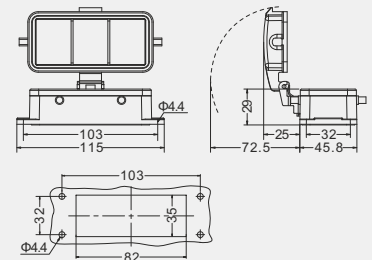

Thread	Type
---	H16B-BK-4B
---	With plastic cover
---	H16B-BK-4B-CV
---	With metal cover
---	H16B-BK-4B-MCV