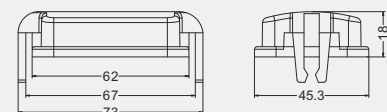

Thread	Type
---	H6B-CV-2C