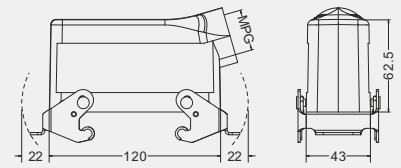

High construction

Hoods

Side entry housing with two levers

Thread	Type
M25	H24B-SE-2L-M25
M32	H24B-SE-2L-M32
PG21	H24B-SE-2L-PG21

Top entry housing with two levers

Thread	Type
M25	H24B-TE-2L-M25
M32	H24B-TE-2L-M32
PG21	H24B-TE-2L-PG21
PG29	H24B-TE-2L-PG29