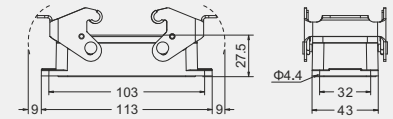

High construction

Top entry

Thread	Type
M25	H16B-TE-4B-M25
M32	H16B-TE-4B-M32
PG21	H16B-TE-4B-PG21

Low construction

Top entry

Thread	Type
M32	H16B-TEH-4B-M32
M40	H16B-TEH-4B-M40
PG21	H16B-TEH-4B-PG21
PG29	H16B-TEH-4B-PG29

High construction

Housings

Housings, bulkhead mounting

Thread	Type
---	H16B-BK-2L

Housings, surface mounting

Thread	Type
M25	H16B-SF-2L-M25
2M25	H16B-SF-2L-2M25
PG21	H16B-SF-2L-PG21
2PG21	H16B-SF-2L-2PG21

	h
Low construction	56
High construction	81