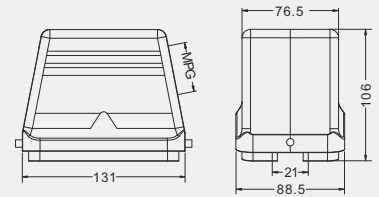

Degree of protection: IP65

Hoods

Side entry

Thread	Type
M32	H48B-SE-2B-M32
M40	H48B-SE-2B-M40
M50	H48B-SE-2B-M50
PG29	H48B-SE-2B-PG29
PG36	H48B-SE-2B-PG36
PG42	H48B-SE-2B-PG42

Top entry

Thread	Type
M32	H48B-TE-2B-M32
M40	H48B-TE-2B-M40
M50	H48B-TE-2B-M50
PG29	H48B-TE-2B-PG29
PG36	H48B-TE-2B-PG36
PG42	H48B-TE-2B-PG42