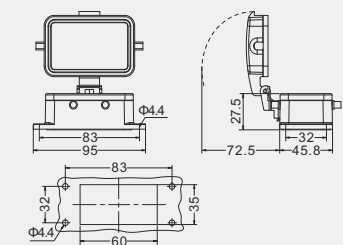

Thread	Type
---	H10B-BK-4B
---	With plastic cover
---	H10B-BK-4B-CV
---	With metal cover
---	H10B-BK-4B-MCV