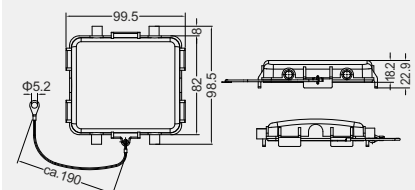

Housings, surface mounting

Thread	Type
M32	H32B-SF-2L-M25
2M32	H32B-SF-2L-2M25
M40	H32B-SF-2L-M40
2M40	H32B-SF-2L-2M40
PG29	H32B-SF-2L-PG29
2PG29	H32B-SF-2L-2PG29
PG36	H32B-SF-2L-PG36
2PG36	H32B-SF-2L-2PG36
3PG42	H32B-SF-2L-2PG42

Top entry

Thread	Type
M32	H32B-CCT-2L-M32
M40	H32B-CCT-2L-M40
PG29	H32B-CCT-2L-PG29
PG36	H32B-CCT-2L-PG36
PG42	H32B-CCT-2L-PG42

Housings Cable to cable

Thread	Type
---	H32B-MCV-4B/2

Degree of protection: IP65

Hoods

Side entry

Thread	Type
M32	HV32B-SE-2B-M32
PG29	HV32B-SE-2B-PG29
PG36	HV32B-SE-2B-PG36
PG42	HV32B-SE-2B-PG42

Top entry

Thread	Type
M32	H32B-TE-2B-M32
M40	H32B-TE-2B-M40
M50	H32B-TE-2B-M50
PG29	H32B-TE-2B-PG29
PG36	H32B-TE-2B-PG36
PG42	H32B-TE-2B-PG42