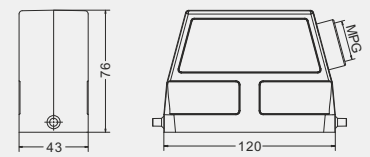

Degree of protection: IP65

Hoods

Side entry

Thread	Type
M25	H24B-SE-2B-M25
M32	H24B-SE-2B-M32
PG21	H24B-SE-2B-PG21

Low construction

Side entry

Thread	Type
M32	H24B-SEH-2B-M32
M40	H24B-SEH-2B-M40
PG21	H24B-SEH-2B-PG21
PG29	H24B-SEH-2B-PG29
PG36	H24B-SEH-2B-PG36

High construction

Top entry

Thread	Type
M25	H24B-TE-2B-M25
M32	H24B-TE-2B-M32
PG21	H24B-TE-2B-PG21
PG29	H24B-TE-2B-PG29

Low construction

Top entry

Thread	Type
M32	H24B-TEH-2B-M32
M40	H24B-TEH-2B-M40
PG21	H24B-TEH-2B-PG21
PG29	H24B-TEH-2B-PG29
PG36	H24B-TEH-2B-PG36