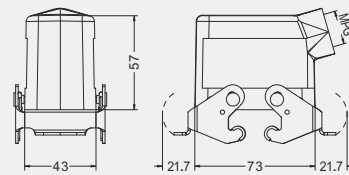

High construction

Hoods

Side entry housing with two levers

Thread	Type
M20	H10B-SE-2L-M20
M25	H10B-SE-2L-M25
PG16	H10B-SE-2L-PG16

Top entry housing with two levers

Thread	Type
PG16	H10B-TE-2L-PG16
M20	H10B-TE-2L-M20
M25	H10B-TE-2L-M25