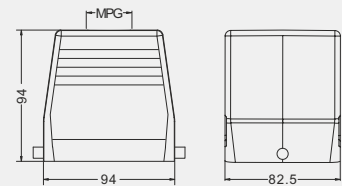

Hoods

Side entry

Thread	Type
M32	HV32B-SE-2B-M32
PG29	HV32B-SE-2B-PG29
PG36	HV32B-SE-2B-PG36
PG42	HV32B-SE-2B-PG42

Top entry

Thread	Type
M32	H32B-TE-2B-M32
M40	H32B-TE-2B-M40
M50	H32B-TE-2B-M50
PG29	H32B-TE-2B-PG29
PG36	H32B-TE-2B-PG36
PG42	H32B-TE-2B-PG42