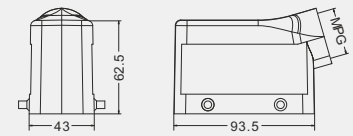

Degree of protection: IP65

Hoods

Side entry

Thread	Type
M25	H16B-SE-4B-M25
M32	H16B-SE-4B-M32
PG21	H16B-SE-4B-PG21

Low construction

Side entry

Thread	Type
M32	H16B-SEH-4B-M32
M40	H16B-SEH-4B-M40
PG21	H16B-SEH-4B-PG21
PG29	H16B-SEH-4B-PG29

High construction

Top entry

Thread	Type
M25	H16B-TE-4B-M25
M32	H16B-TE-4B-M32
PG21	H16B-TE-4B-PG21

Low construction

Top entry

Thread	Type
M32	H16B-TEH-4B-M32
M40	H16B-TEH-4B-M40
PG21	H16B-TEH-4B-PG21
PG29	H16B-TEH-4B-PG29