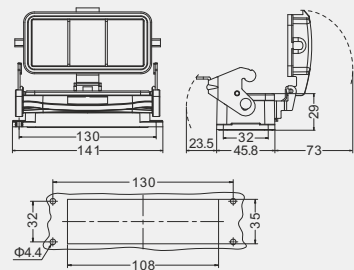

High construction

Top entry

Thread	Type
M25	H24B-TE-2B-M25
M32	H24B-TE-2B-M32
PG21	H24B-TE-2B-PG21
PG29	H24B-TE-2B-PG29

Low construction

Top entry

Thread	Type
M32	H24B-TEH-2B-M32
M40	H24B-TEH-2B-M40
PG21	H24B-TEH-2B-PG21
PG29	H24B-TEH-2B-PG29
PG36	H24B-TEH-2B-PG36

High construction

Housings

Housings, bulkhead mounting

Thread	Type
---	H24B-BK-1L
---	With plastic cover H24B-BK-1L-CV
---	With metal cover H24B-BK-1L-MCV

With protection covers

Housings, surface mounting

Thread	Type
M25	H24B-SF-1L-M25
2M25	H24B-SF-1L-2M25
PG21	H24B-SF-1L-PG21
2PG21	H24B-SF-1L-2PG21
---	With plastic cover
M25	H24B-SF-1L-CV-M25
2M25	H24B-SF-1L-CV-2M25
PG21	H24B-SF-1L-CV-PG21
2PG21	H24B-SF-1L-CV-2PG21
---	With metal cover
M25	H24B-SF-1L-MCV-M25
2M25	H24B-SF-1L-MCV-2M25
PG21	H24B-SF-1L-MCV-PG21
2PG21	H24B-SF-1L-MCV-2PG21