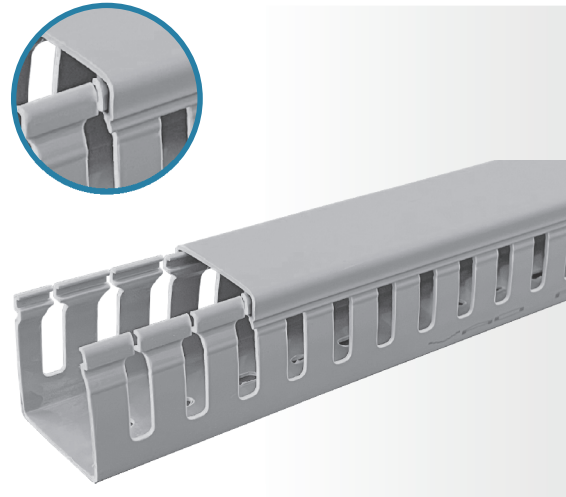

NEW
Product Launch

PVC WIRING DUCT, TOOLS & ACCESSORIES

NEW
Product Launch

PVC WIRING DUCTS

CE RoHS

- ✓ **Material** : Rigid Polyvinylchloride
- ✓ **Tensile Strength** : 320 kg/cm
- ✓ **Temperature Range** : -30°C - 60°C
- ✓ **Flammability** : UL94V-0 Raw Material
- ✓ **Mounting Hole Pattern** as per DIN Standard
- ✓ **Non Slip Cover**
- ✓ **Double Restoration Slot**
- ✓ **Wide & Narrow Slot**
- ✓ **Bur Free Edges**
- ✓ **Type A & Type B locking**
- ✓ **Non Brittle**

PVC WIRING DUCT, TOOLS & ACCESSORIES

TYPE-A LOCKING

PVC WIRING DUCT NARROW SLOT

Available in
1 Mtr & 2 Mtr

S.N.	Part Number	Size HxW (mm)	Pck. (Mtr.)
1	SFWDN15X15	15x15	250
2	SFWDN25X25	25x25	120
3	SFWDN30X25	30x25	120
4	SFWDN40X30	40x30	100
5	SFWDN45X25	45x25	120
6	SFWDN45X45	45x45	70
7	SFWDN45X60	45x60	40
8	SFWDN60X25	60x25	90
9	SFWDN60X40	60x40	50
10	SFWDN60X45	60x45	50
11	SFWDN60X60	60x60	40
12	SFWDN75X25	75x25	70
13	SFWDN75X45	75x45	44
14	SFWDN75X60	75x60	38
15	SFWDN75X75	75x75	24
16	SFWDN50X100	50x100	24
17	SFWDN60X100	60x100	24
18	SFWDN100X100	100x100	18