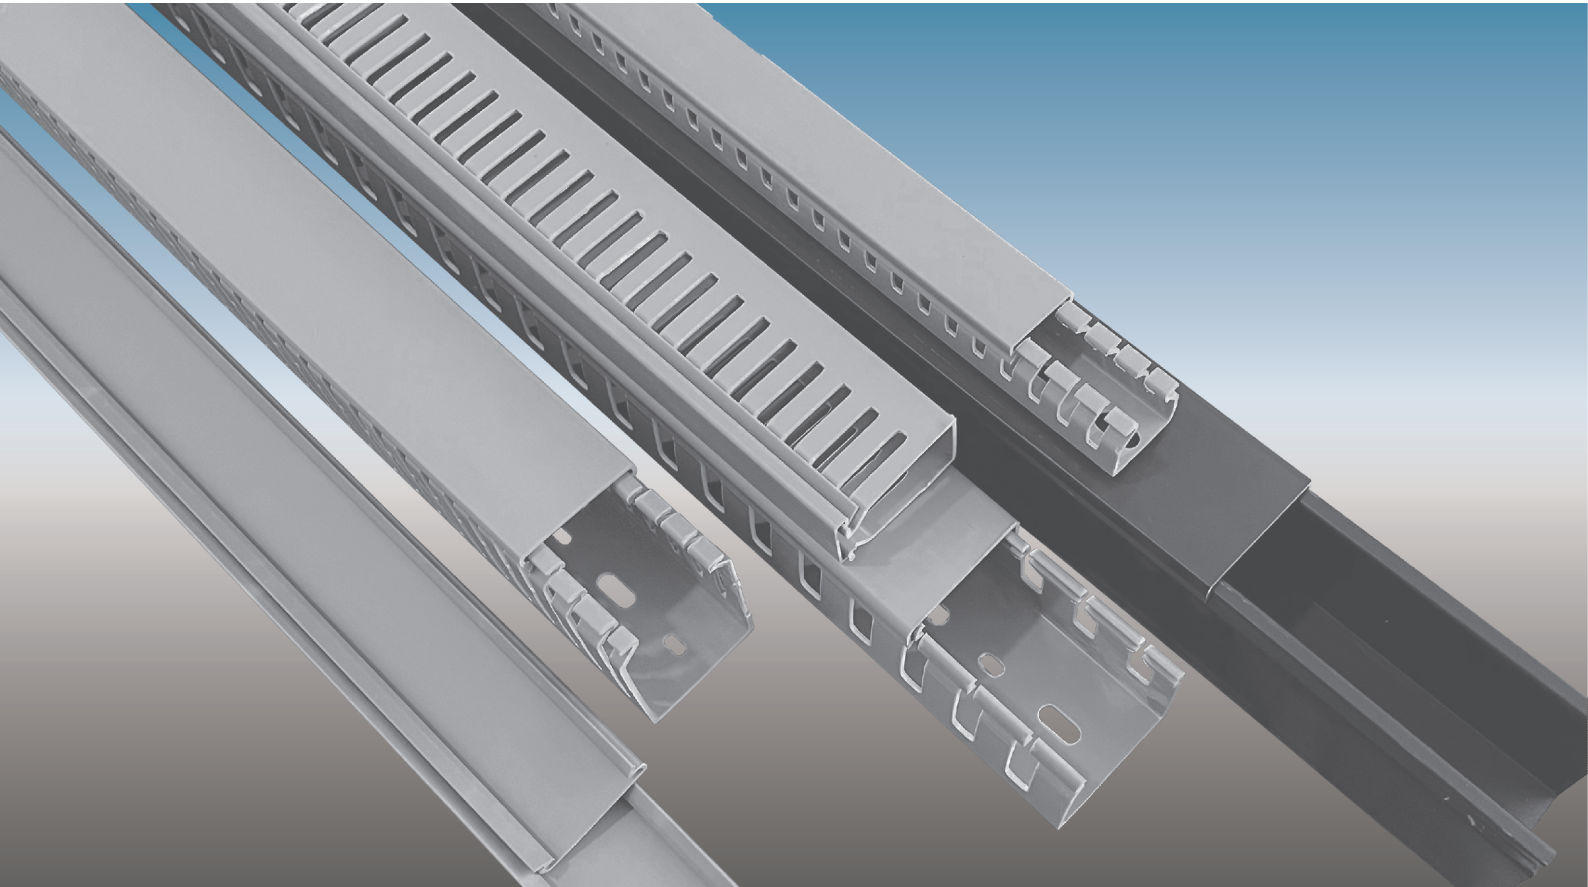

SUPAFLEX

www.supaflex.co.in

PRODUCT

CATALOG

Industrial **PVC WIRING DUCTS**

| NARROW SLOT | WIDE SLOT | UN-SLOTTED

CE  **RoHS**

A trusted **BRAND** for industrial needs

NEW
Product Launch

PVC WIRING DUCT, TOOLS & ACCESSORIES

NEW
Product Launch

PVC WIRING DUCTS

CE RoHS

- ✓ **Material** : Rigid Polyvinylchloride
- ✓ **Tensile Strength** : 320 kg/cm
- ✓ **Temperature Range** : -30°C - 60°C
- ✓ **Flammability** : UL94V-0 Raw Material
- ✓ **Mounting Hole Pattern** as per DIN Standard
- ✓ **Non Slip Cover**
- ✓ **Double Restoration Slot**
- ✓ **Wide & Narrow Slot**
- ✓ **Bur Free Edges**
- ✓ **Type A & Type B locking**
- ✓ **Non Brittle**

UN-SLOTTED also available

PVC WIRING DUCT WIDE SLOT

Available in
1 Mtr & 2 Mtr

S.N.	Part Number	Size HxW (mm)	Pck. (Mtr.)
1	SFWDW15X15	15x15	250
2	SFWDW25X25	25x25	120
3	SFWDW30X25	30x25	120
4	SFWDW40X30	40x30	100
5	SFWDW45X25	45x25	120
6	SFWDW45X45	45x45	70
7	SFWDW45X60	45x60	40
8	SFWDW60X25	60x25	90
9	SFWDW60X40	60x40	50
10	SFWDW60X45	60x45	50
11	SFWDW60X60	60x60	40
12	SFWDW75X25	75x25	70
13	SFWDW75X45	75x45	44
14	SFWDW75X60	75x60	38
15	SFWDW75X75	75x75	24
16	SFWDW50X100	50x100	24
17	SFWDW60X100	60x100	24
18	SFWDW100X100	100x100	18