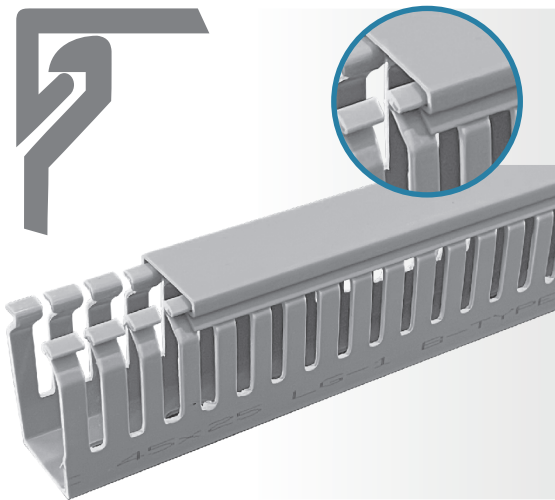

UN-SLOTTED also available

PVC WIRING DUCT WIDE SLOT

Available in
1 Mtr & 2 Mtr

S.N.	Part Number	Size HxW (mm)	Pck. (Mtr.)
1	SFWDW15X15	15x15	250
2	SFWDW25X25	25x25	120
3	SFWDW30X25	30x25	120
4	SFWDW40X30	40x30	100
5	SFWDW45X25	45x25	120
6	SFWDW45X45	45x45	70
7	SFWDW45X60	45x60	40
8	SFWDW60X25	60x25	90
9	SFWDW60X40	60x40	50
10	SFWDW60X45	60x45	50
11	SFWDW60X60	60x60	40
12	SFWDW75X25	75x25	70
13	SFWDW75X45	75x45	44
14	SFWDW75X60	75x60	38
15	SFWDW75X75	75x75	24
16	SFWDW50X100	50x100	24
17	SFWDW60X100	60x100	24
18	SFWDW100X100	100x100	18

UN-SLOTTED also available

TYPE-B LOCKING

PVC WIRING DUCT NARROW SLOT

Available in
1 Mtr & 2 Mtr

S.N.	Part Number	Size HxW (mm)	Pck. (Mtr.)
1	SFWDN25X25	25x25	120
2	SFWDN40x30	40x30	100
3	SFWDN45X25	45x25	120
4	SFWDN60X25	60x25	70
5	SFWDN45X45	45x45	40
6	SFWDN60X40	60x40	90
7	SFWDN60X60	60x60	50
8	SFWDN80X40	80x40	50
9	SFWDN80X60	80x60	40
10	SFWDN80X80	80x80	44
11	SFWDN100X60	100x60	70