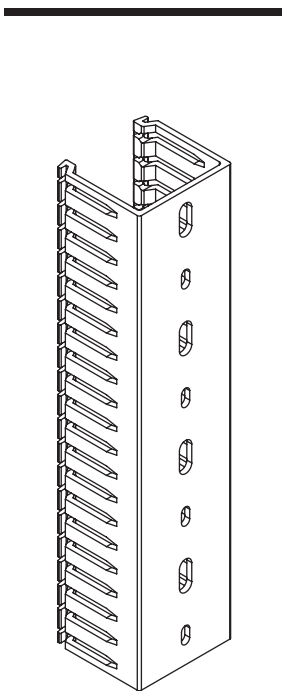

NEW
Product Launch

PVC WIRING DUCT, TOOLS & ACCESSORIES

NEW
Product Launch

PVC WIRING DUCTS

CE RoHS

- ✓ **Material** : Rigid Polyvinylchloride
- ✓ **Tensile Strength** : 320 kg/cm
- ✓ **Temperature Range** : -30°C - 60°C
- ✓ **Flammability** : UL94V-0 Raw Material
- ✓ **Mounting Hole Pattern** as per DIN Standard
- ✓ **Non Slip Cover**
- ✓ **Double Restoration Slot**
- ✓ **Wide & Narrow Slot**
- ✓ **Bur Free Edges**
- ✓ **Type A & Type B locking**
- ✓ **Non Brittle**

PVC WIRING DUCT, TOOLS & ACCESSORIES

TYPE-A LOCKING

PVC WIRING DUCT NARROW SLOT

Available in
1 Mtr & 2 Mtr

S.N.	Part Number	Size HxW (mm)	Pck. (Mtr.)
1	SFWDN15X15	15x15	250
2	SFWDN25X25	25x25	120
3	SFWDN30X25	30x25	120
4	SFWDN40X30	40x30	100
5	SFWDN45X25	45x25	120
6	SFWDN45X45	45x45	70
7	SFWDN45X60	45x60	40
8	SFWDN60X25	60x25	90
9	SFWDN60X40	60x40	50
10	SFWDN60X45	60x45	50
11	SFWDN60X60	60x60	40
12	SFWDN75X25	75x25	70
13	SFWDN75X45	75x45	44
14	SFWDN75X60	75x60	38
15	SFWDN75X75	75x75	24
16	SFWDN50X100	50x100	24
17	SFWDN60X100	60x100	24
18	SFWDN100X100	100x100	18

UN-SLOTTED also available

PVC WIRING DUCT WIDE SLOT

Available in
1 Mtr & 2 Mtr

S.N.	Part Number	Size HxW (mm)	Pck. (Mtr.)
1	SFWDW15X15	15x15	250
2	SFWDW25X25	25x25	120
3	SFWDW30X25	30x25	120
4	SFWDW40X30	40x30	100
5	SFWDW45X25	45x25	120
6	SFWDW45X45	45x45	70
7	SFWDW45X60	45x60	40
8	SFWDW60X25	60x25	90
9	SFWDW60X40	60x40	50
10	SFWDW60X45	60x45	50
11	SFWDW60X60	60x60	40
12	SFWDW75X25	75x25	70
13	SFWDW75X45	75x45	44
14	SFWDW75X60	75x60	38
15	SFWDW75X75	75x75	24
16	SFWDW50X100	50x100	24
17	SFWDW60X100	60x100	24
18	SFWDW100X100	100x100	18

UN-SLOTTED also available

TYPE-B LOCKING

PVC WIRING DUCT NARROW SLOT

Available in
1 Mtr & 2 Mtr

S.N.	Part Number	Size HxW (mm)	Pck. (Mtr.)
1	SFWDN25X25	25x25	120
2	SFWDN40x30	40x30	100
3	SFWDN45X25	45x25	120
4	SFWDN60X25	60x25	70
5	SFWDN45X45	45x45	40
6	SFWDN60X40	60x40	90
7	SFWDN60X60	60x60	50
8	SFWDN80X40	80x40	50
9	SFWDN80X60	80x60	40
10	SFWDN80X80	80x80	44
11	SFWDN100X60	100x60	70