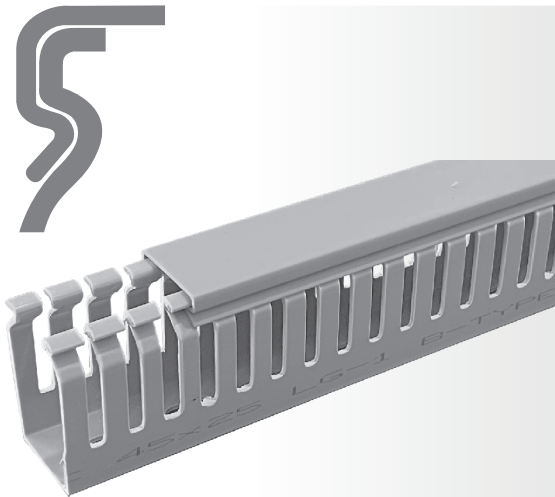

PVC WIRING DUCT, TOOLS & ACCESSORIES

TYPE-A LOCKING

PVC WIRING DUCT NARROW SLOT

Available in
1 Mtr & 2 Mtr

S.N.	Part Number	Size HxW (mm)	Pck. (Mtr.)
1	SFWDN15X15	15x15	250
2	SFWDN25X25	25x25	120
3	SFWDN30X25	30x25	120
4	SFWDN40X30	40x30	100
5	SFWDN45X25	45x25	120
6	SFWDN45X45	45x45	70
7	SFWDN45X60	45x60	40
8	SFWDN60X25	60x25	90
9	SFWDN60X40	60x40	50
10	SFWDN60X45	60x45	50
11	SFWDN60X60	60x60	40
12	SFWDN75X25	75x25	70
13	SFWDN75X45	75x45	44
14	SFWDN75X60	75x60	38
15	SFWDN75X75	75x75	24
16	SFWDN50X100	50x100	24
17	SFWDN60X100	60x100	24
18	SFWDN100X100	100x100	18

UN-SLOTTED also available

PVC WIRING DUCT WIDE SLOT

Available in
1 Mtr & 2 Mtr

S.N.	Part Number	Size HxW (mm)	Pck. (Mtr.)
1	SFWDW15X15	15x15	250
2	SFWDW25X25	25x25	120
3	SFWDW30X25	30x25	120
4	SFWDW40X30	40x30	100
5	SFWDW45X25	45x25	120
6	SFWDW45X45	45x45	70
7	SFWDW45X60	45x60	40
8	SFWDW60X25	60x25	90
9	SFWDW60X40	60x40	50
10	SFWDW60X45	60x45	50
11	SFWDW60X60	60x60	40
12	SFWDW75X25	75x25	70
13	SFWDW75X45	75x45	44
14	SFWDW75X60	75x60	38
15	SFWDW75X75	75x75	24
16	SFWDW50X100	50x100	24
17	SFWDW60X100	60x100	24
18	SFWDW100X100	100x100	18

UN-SLOTTED also available