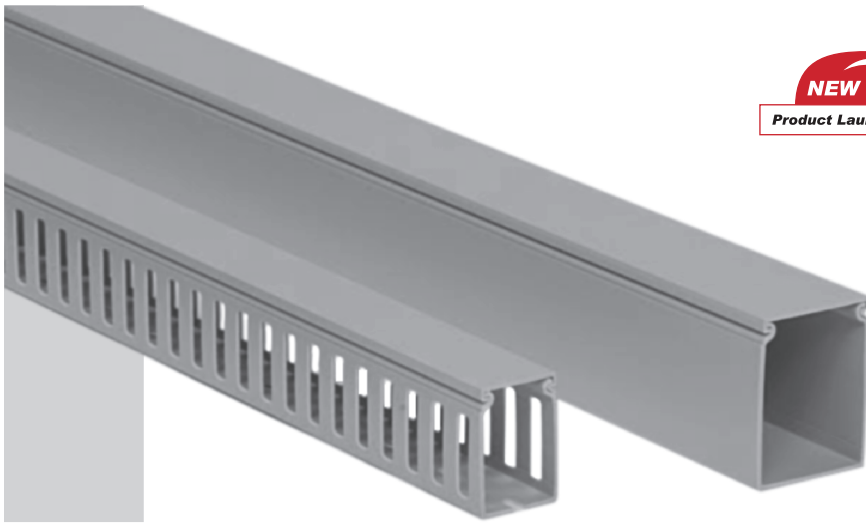

NEW
Product Launch

PVC WIRING DUCT, TOOLS & ACCESSORIES

NEW
Product Launch

PVC WIRING DUCTS

CE RoHS

- ✓ **Material** : Rigid Polyvinylchloride
- ✓ **Tensile Strength** : 320 kg/cm
- ✓ **Temperature Range** : -30°C - 60°C
- ✓ **Flammability** : UL94V-0 Raw Material
- ✓ **Mounting Hole Pattern** as per DIN Standard
- ✓ **Non Slip Cover**
- ✓ **Double Restoration Slot**
- ✓ **Wide & Narrow Slot**
- ✓ **Bur Free Edges**
- ✓ **Type A & Type B locking**
- ✓ **Non Brittle**