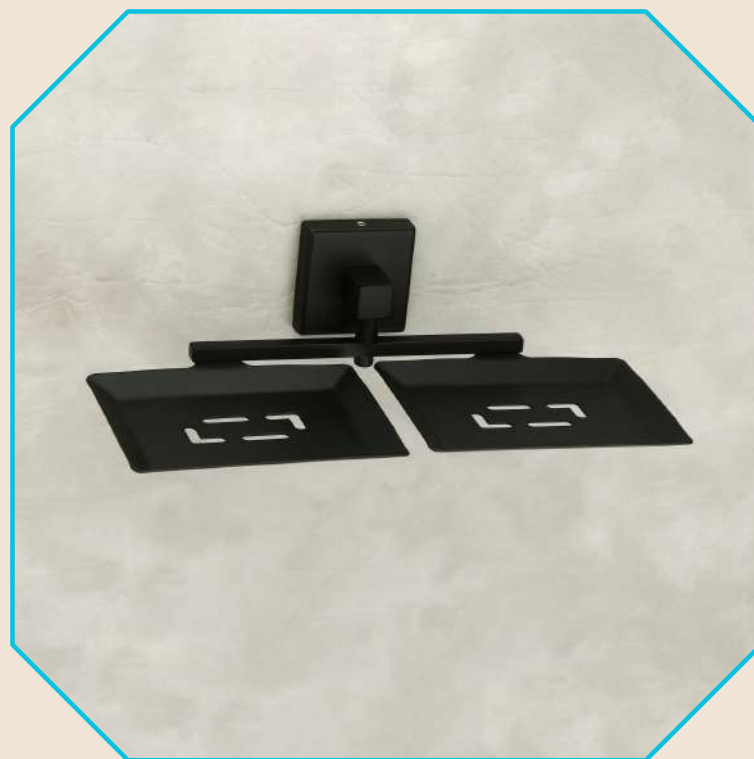

CLASSY BLACK

CLB-01 SOAP DISH

CLB-02 TUMBLER
HOLDER

CLB-03 LIQUID
DISPENSER

CLB-04 ROBE
HOOK

CLB-05 DOUBLE SOAP
DISH

CLB-06 SOAP DISH
WITH TUMBLER
HOLDER

CLB-07 NAPKIN
RING