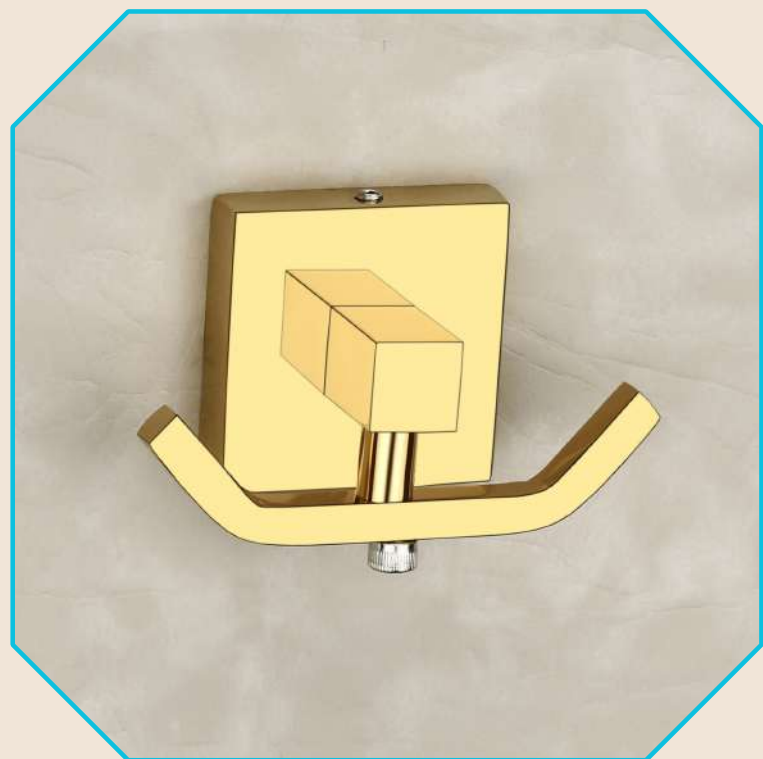

**CLRG-04 ROBE
HOOK**

**CLRG-05 DOUBLE
SOAP DISH**

**CLRG-06 SOAP DISH
WITH TUMBLER
HOLDER**

CLRG-07 NAPKIN RING

CLRG-08 TOWEL ROAD

CLRG-09 TOWEL RACK

CLASSY GOLD

CLG-01 SOAP DISH

**CLG-02 TUMBLER
HOLDER**

**CLG-03 LIQUID
DISPENSER**

**CLG-04 ROBE
HOOK**

**CLG-05 DOUBLE
SOAP DISH**

**CLG-06 SOAP DISH
WITH TUMBLER
HOLDER**

CLG-07 NAPKIN RING

CLG-08 TOWEL ROAD

CLG-09 TOWEL RACK