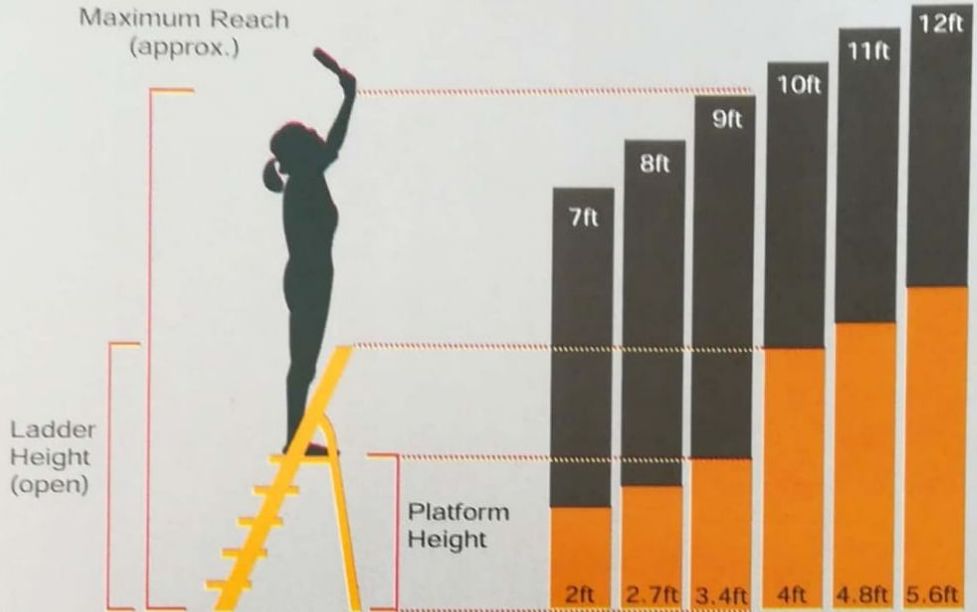

### Specifications

\*Approx

Model No.	Highest Standing Level/Platform Height		Ladder Height		Maximum Reach	
	Mts.	Ft.	Mts.	Ft.	Mts.	Ft.
103	0.60	1.98	1.27	4.19	2.60	8.58
104	0.81	2.67	1.50	4.95	2.81	9.27
105	1.03	3.40	1.73	5.71	3.03	10.00
106	1.24	4.09	1.96	6.47	3.24	10.69
107	1.47	4.85	2.21	7.29	3.47	11.45
108	1.70	5.61	2.44	8.05	3.70	12.21

### Cameo Ladders 5 Step

	Height	Width
Close	69"	18.5"
Open	62"	18.5"

■ SA-180

### Maple Ladders 5 Step

	Height	Width
Close	70"	21"
Open	64"	21"

■ SA-186

### Maple Ladders 4 Step

	Height	Width
Close	60"	20"
Open	54"	20"

■ SA-187