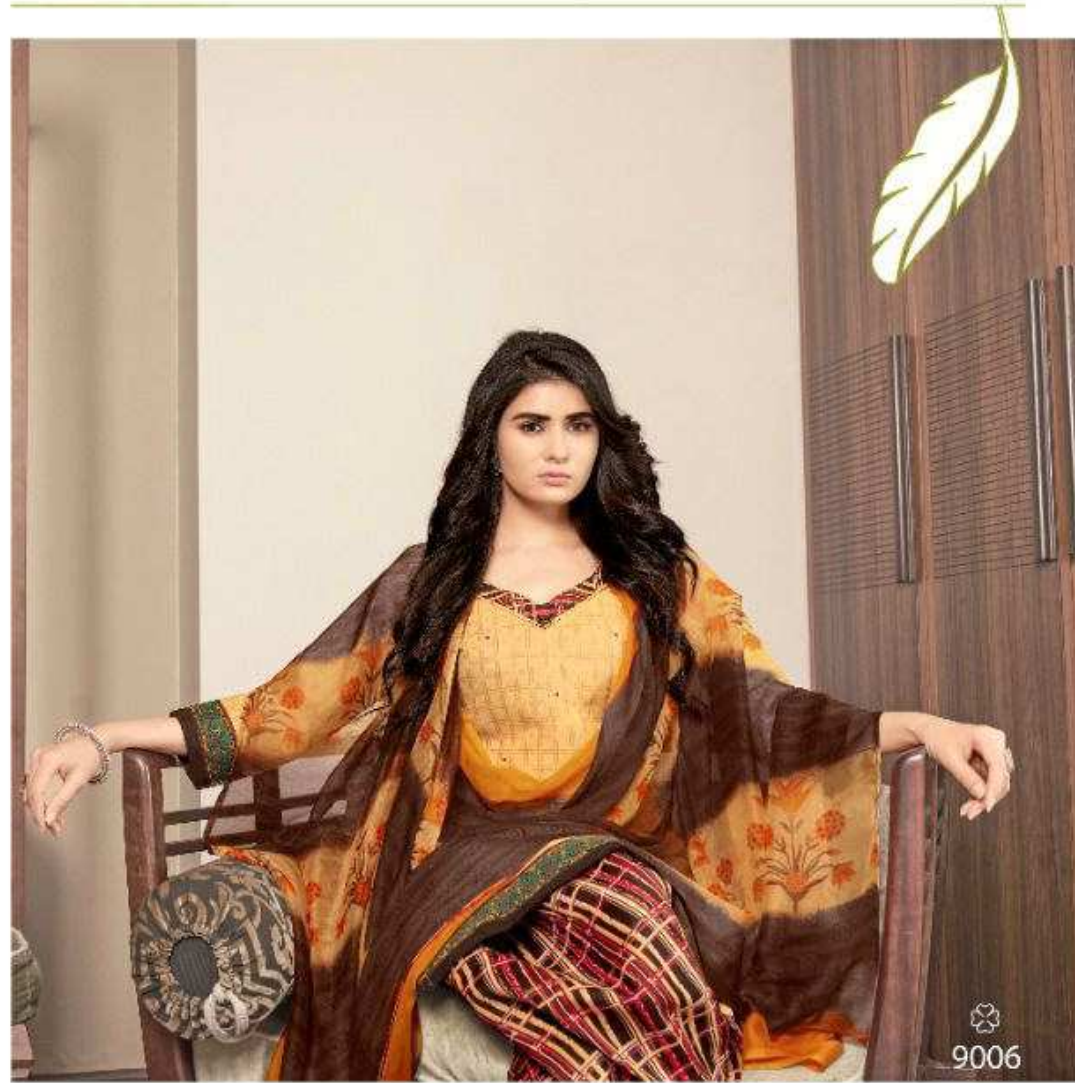

Kesaria™

TEXTILE COMPANY

9008

9009

WITH A WORLD OF COLORS FITTED INTO IT THE DESIGNER

FASHION AND BEAUTY
FEBRIC MAGIC
SMOOTH AND STYLIST
DAZZLING DIVA
SPARKLING ELEGANCE

9001

9002

9008

9009

PRODUCT DETAIL

TOP
SOFT COTTON PRINT
(CUT: 02:20 APX)

BOTTOM
SOFT COTTON PRINT
(CUT: 02:50 APX)

DUPATTA
SOFT COTTON PRINT
(CUT: 02:25 APX)

KesariaTM
TEXTILE COMPANY

KesariaTM
TEXTILE COMPANY

Product Details

Product Code : 105891

Product Name : NON STOP VOL_49

Fabric : SOFT COTTON

Category : SUIT (SEMI STITCHED)

Product Description : PRINTED SUIT - TOP : SOFT COTTON PANT -CUT: 02.20 MTR APX, BOTTOM: 2