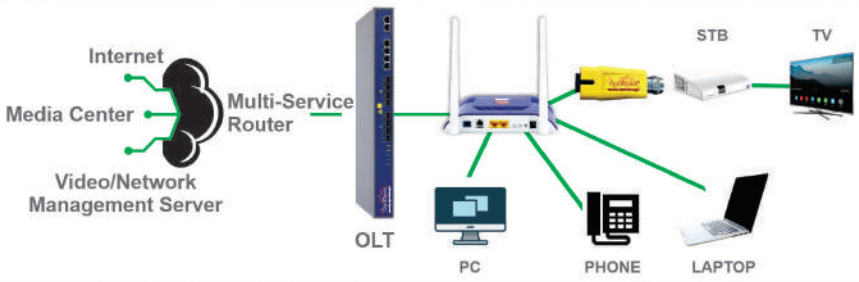

OptiVision[®]
 Expanding Digital Technologies

1310nm
 POWERLESS - FTTH NODE

- POWER LESS NODE
- HIGH MER & Low BER
- FTTH FIBER TO THE HOME
- 0dBm = 70dB
- 1550nm Wavelength
- Optical +2 ~ -8dBm
- SC/APC
- 1000MHz Bandwidth