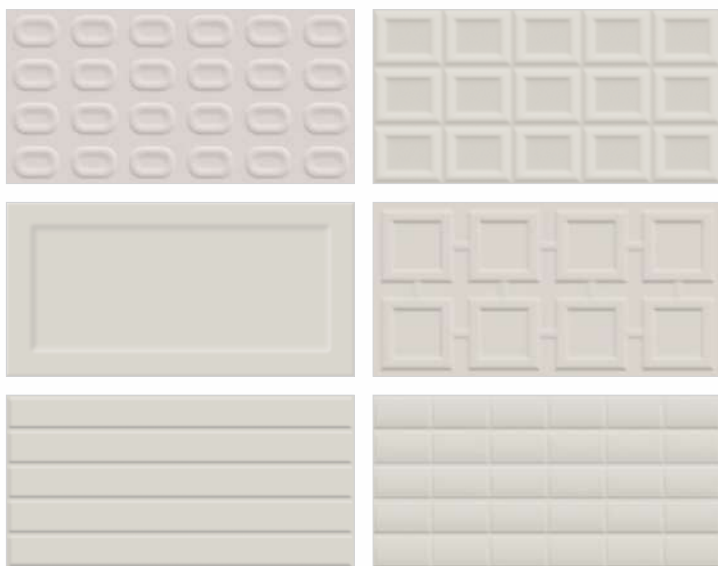

PEACH

PEWTER

PISTA

TEAL GREEN

WHITE

AVAILABLE COLORS

PUNCH  
SYMMETRO

*The semblance that expresses*  
GRACE AND DIVINITY