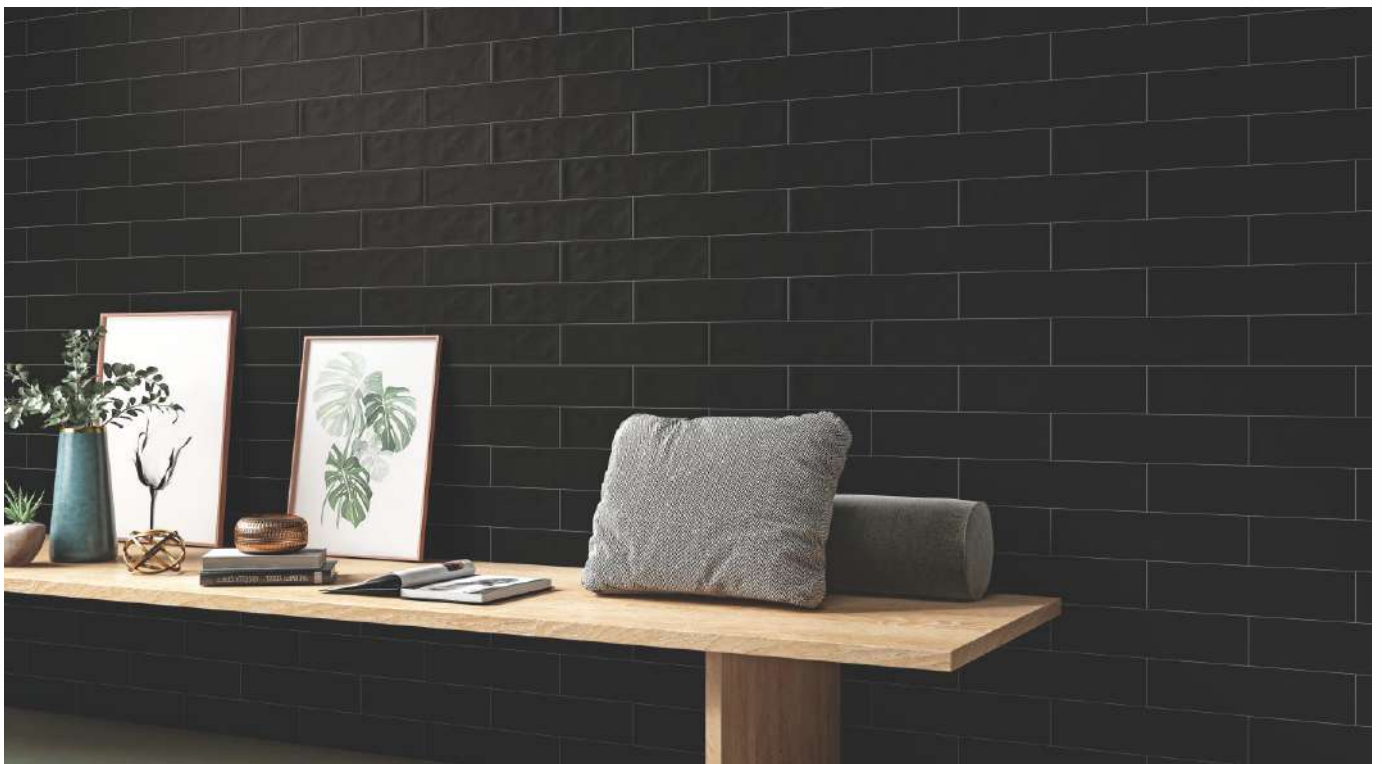

## BLACK

SURFACE GLOSSY & MATT

PUNCH  
**CLOUDY**

SIZE

**75x300mm**

AQUA GREEN

ASH BLUE

BLACK