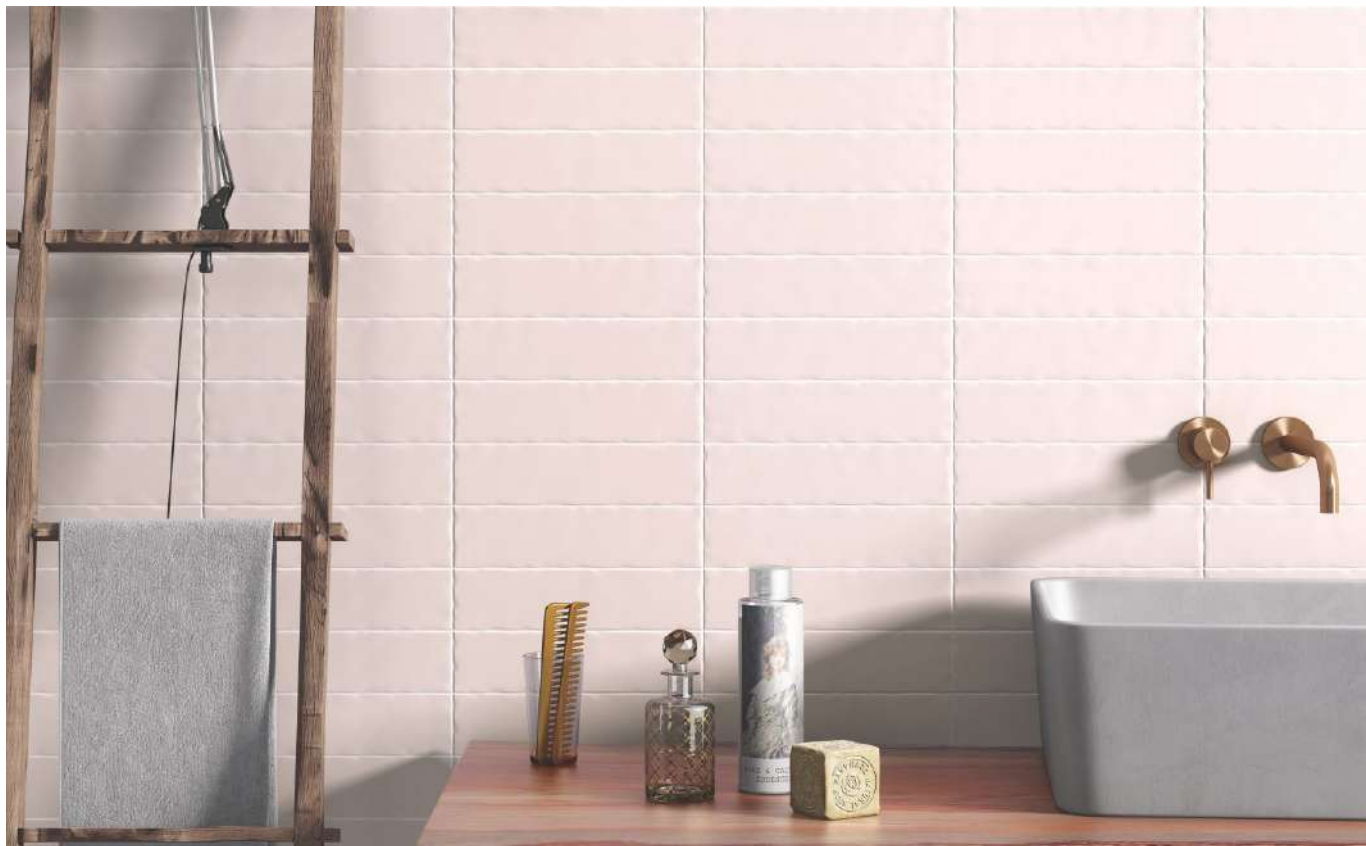

## LIGHT PINK

SURFACE GLOSSY & MATT

PUNCH  
SHALE

SIZE

**65x260mm**

AQUA GREEN

ASH BLUE

BLACK