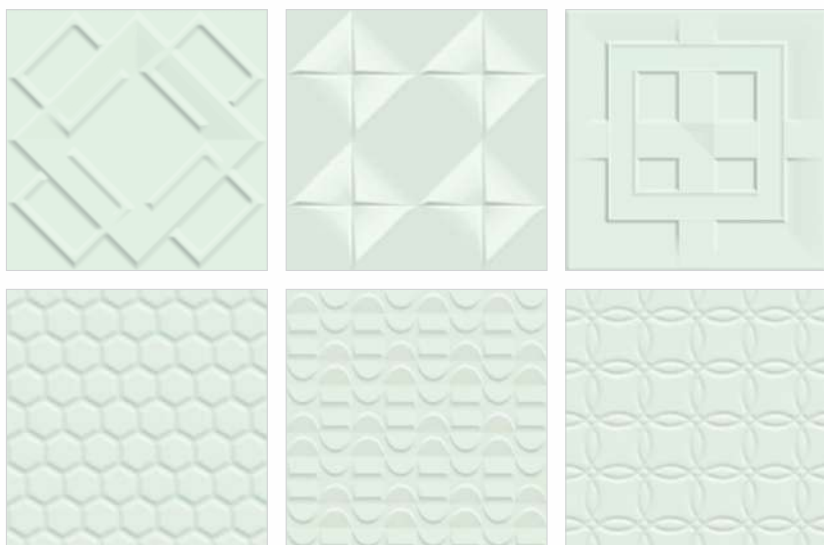

PEACH

PEWTER

PISTA

TEAL GREEN

WHITE

AVAILABLE COLORS

**PUNCH**  
**SORTIDO**

*The art that interprets*  
BLISS AND SOPHISTICATION