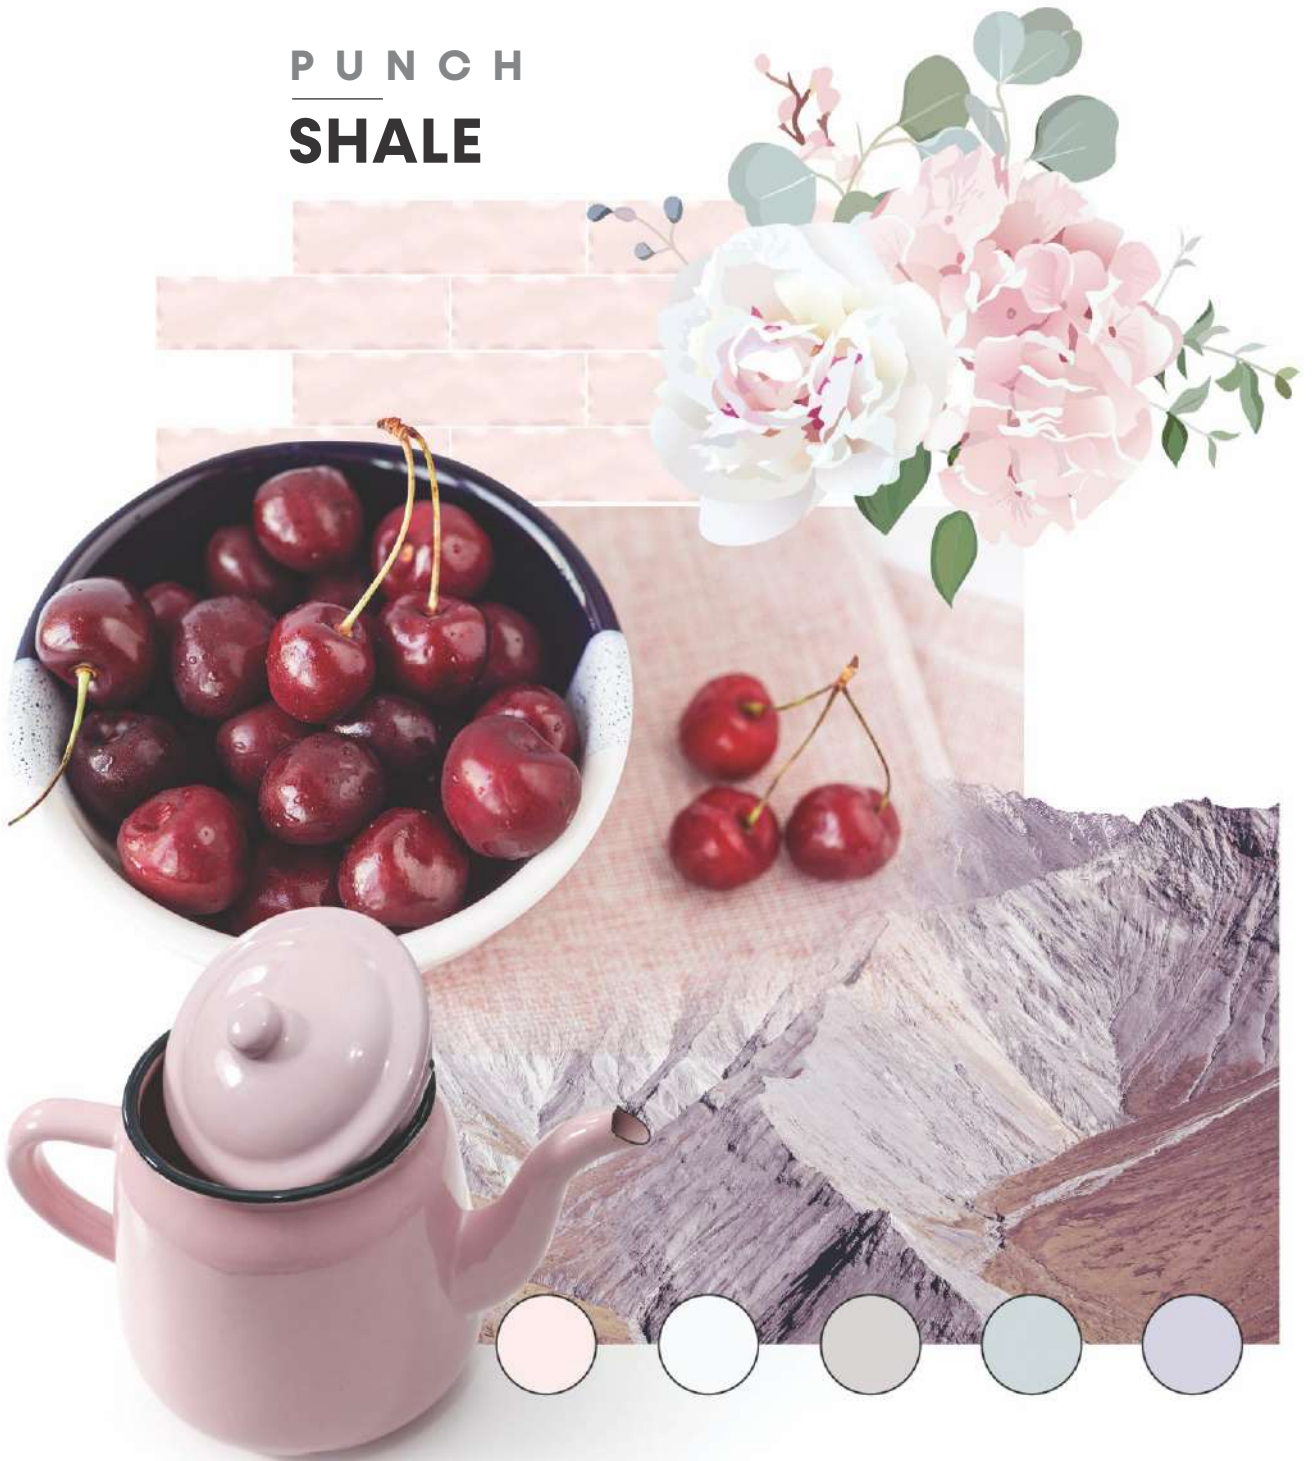

PEACH

PEWTER

PISTA

TEAL GREEN

WHITE

AVAILABLE COLORS

PUNCH  
SHAPE

*The peaceful view of*  
POISE AND SERENITY