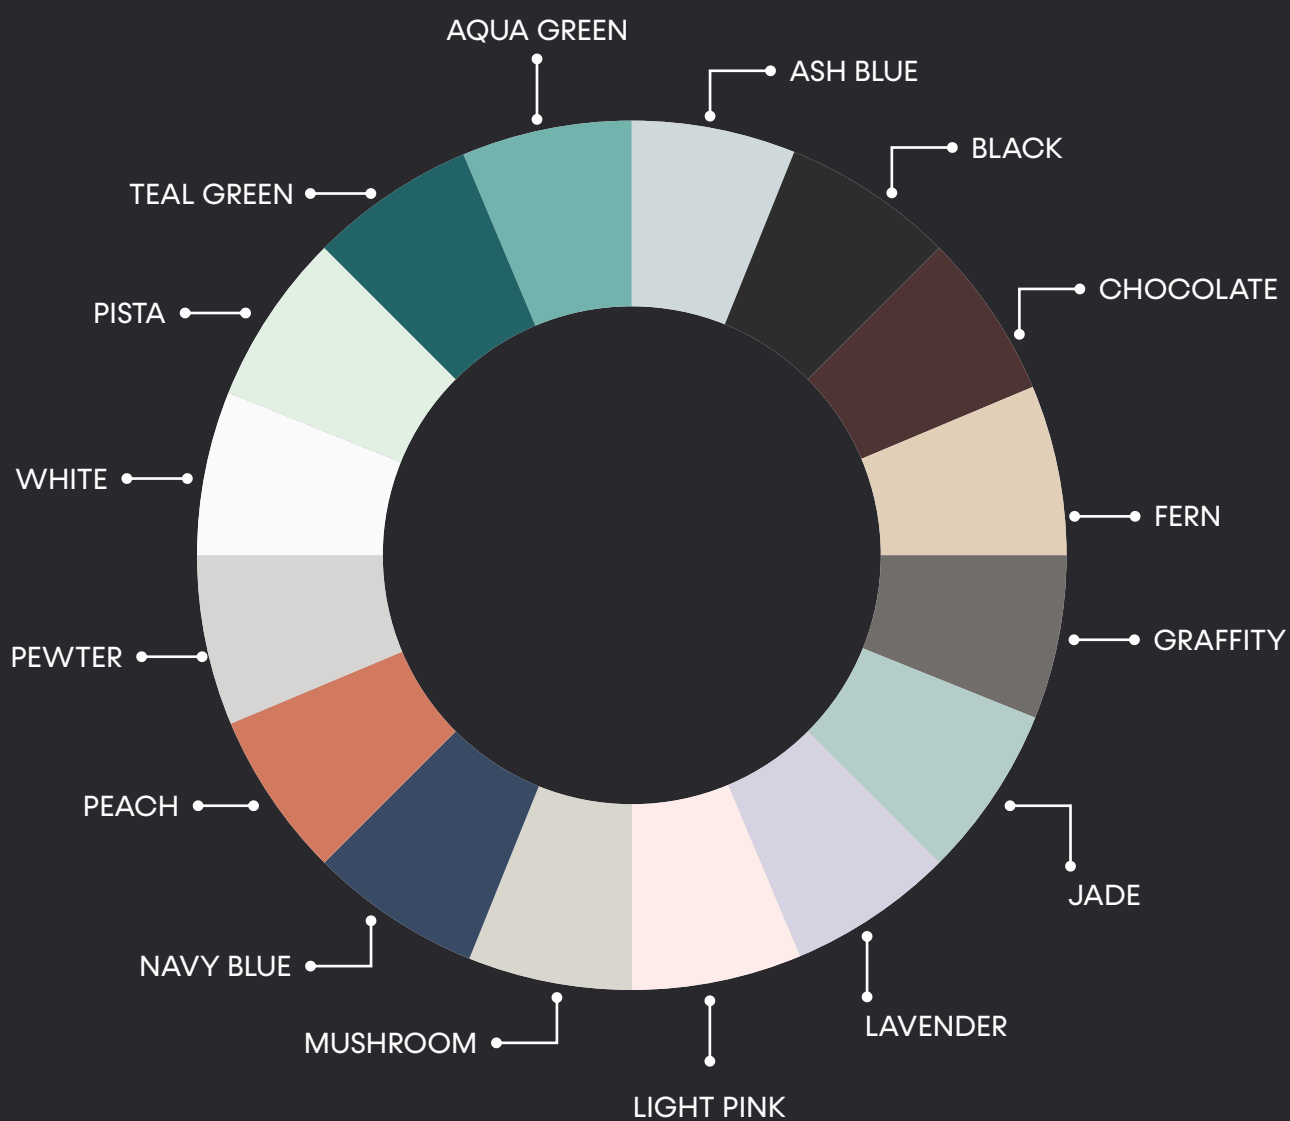

## SIZES

**76x152mm**

**75x300mm**

**100x200mm**

**65x260mm**

**100x400mm**

**150x150mm**

**100x300mm**

## COLORS

The subway collection of tiles brings you a whole spectrum of color choices across its design. Choose from the rich palette to design spaces exceptional.

---

AVAILABLE  
**16 COLORS**  
IN ALL SIZES