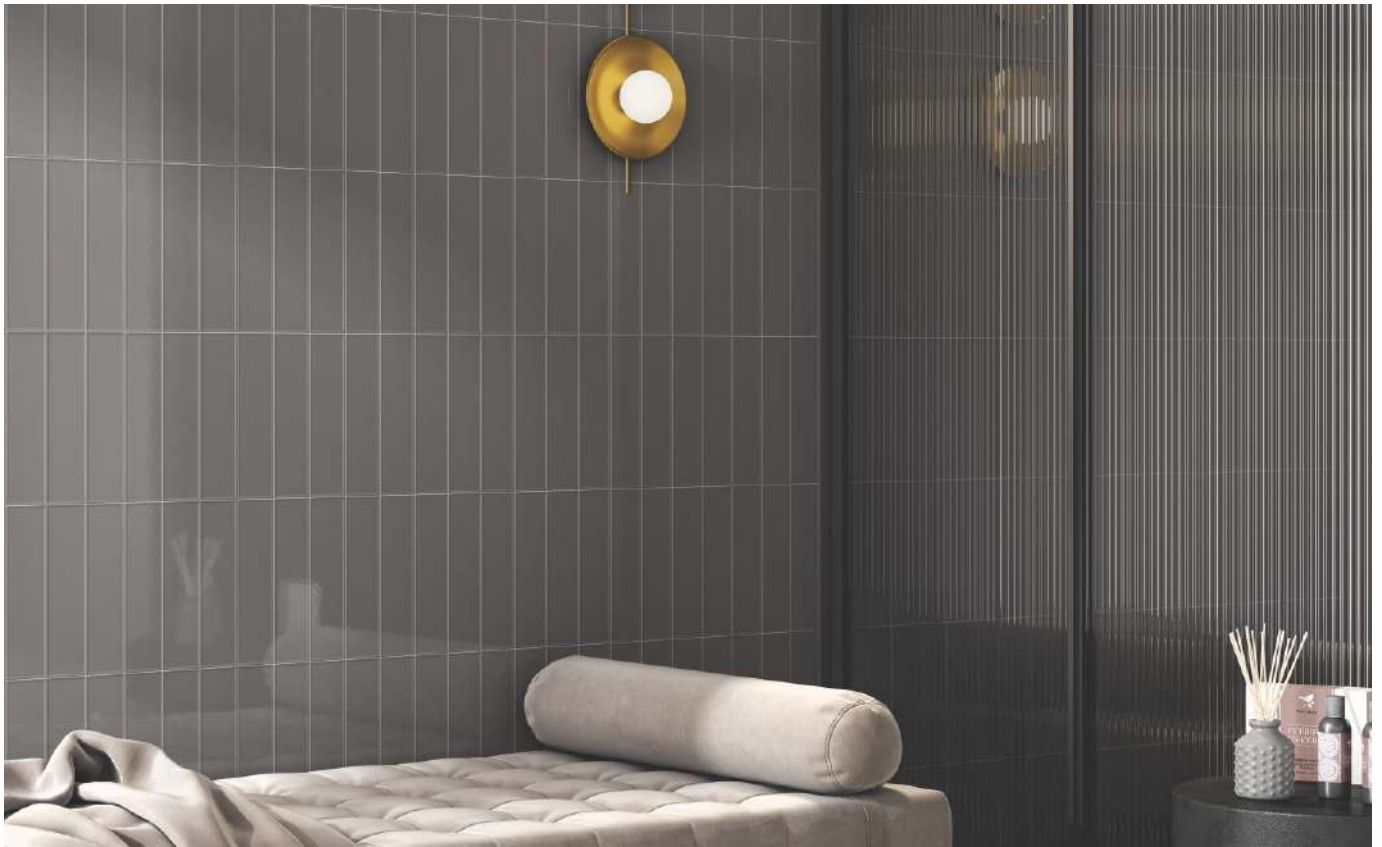

AQUA GREEN

ASH BLUE

BLACK

CHOCOLATE

FERN

GRAFFITY

JADE

LAVENDER

LIGHT PINK

MUSHROOM

NAVY BLUE

PEACH

PEWTER

PISTA

TEAL GREEN

WHITE

AVAILABLE COLORS