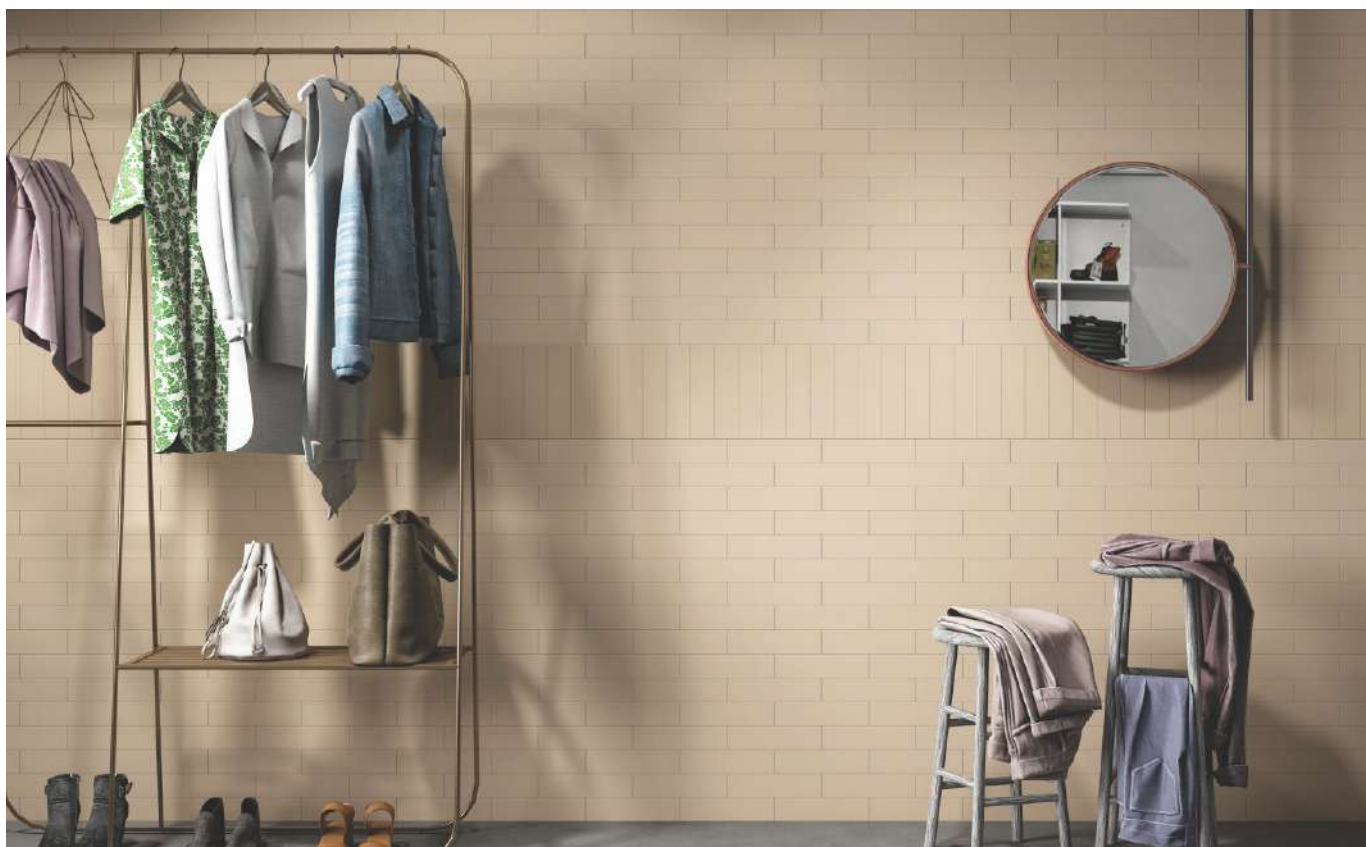

## FERN

SURFACE GLOSSY & MATT

PLAIN

SIZE

**65x260mm**

AQUA GREEN

ASH BLUE

BLACK