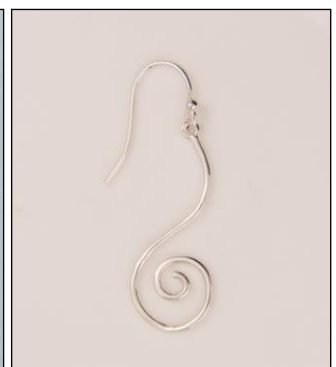

ER182028LZ
WT: 2.25 gm

ER182056SL
WT: 1.75 gm

ER182057SL
WT: 2.1 gm

ER182058SL
WT: 2.05 gm

ER182059SL
WT: 2.15 gm

ER182060SL
WT: 1.45 gm

JE100307SL
WT: 2.7 gm

ER182838SL
WT: 1.36 gm

ER182844SL
WT: 1.94 gm

ER1827422T
WT: 1.15 gm

JE100448SL
WT: 2.90 gm

ER182685SL
WT: 1.95 gm

Light Weight Earrings

Weight = Stone Wt. / Net Wt.

JE100510SL
WT: 1.27 gm

JE100551SL
WT: 1 gm