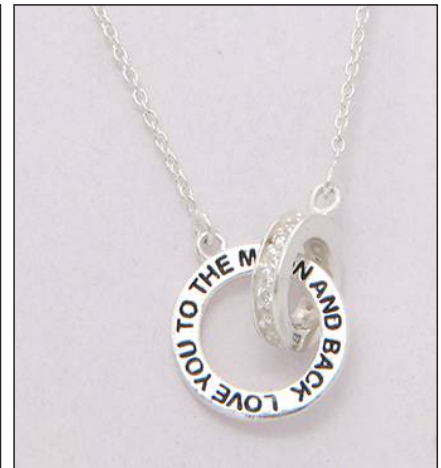

# Inspirational Necklaces

Weight = Stone Wt. / Net Wt.

LZJN121937S18I3T  
WT: 4.65 gm

LZBN122608S18A182T  
WT: 0.08/3.77 gm

LZBN122611S18A182T  
WT: 0.4/3.91 gm

JN121048S18INEN  
WT: 4.35 gm

JN121315S18IMF  
WT: 6.15 gm