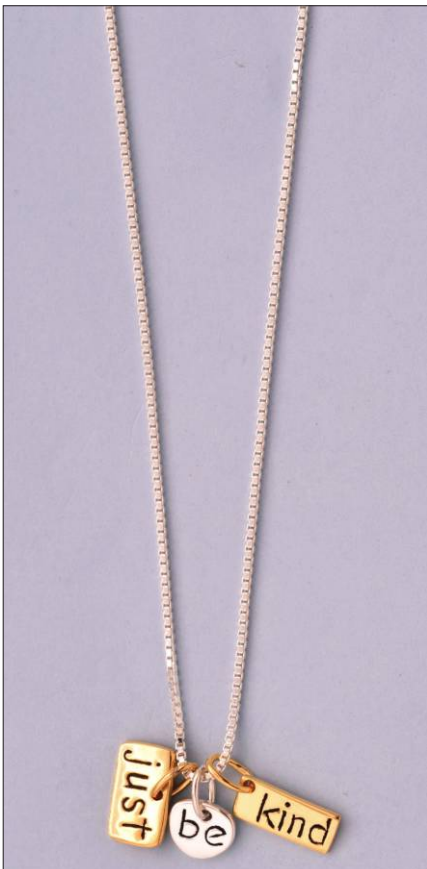

JN122051S18ISL  
WT: 2.3 gm

JN122052S18ISL  
WT: 2.7 gm

JN122568S20IRH  
WT: 2.75 gm

NK122812S18ISL  
WT: 2 gm

# Inspirational Necklaces

Weight = Stone Wt. / Net Wt.

JN122277S18IMF  
WT: 5.35 gm

JN122278S18IA263T  
WT: 4.2 gm

JN122279S18IMF  
WT: 4.85 gm

JN122283S18I3T  
WT: 3.5 gm

JN122284S18I3T  
WT: 3.5 gm

JN122282S18IEN  
WT: 4.85 gm