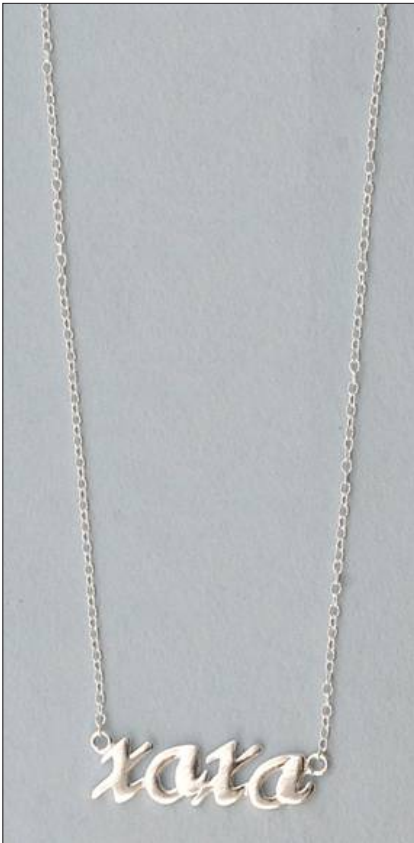

Inspirational Necklaces

Weight = Stone Wt. / Net Wt.

JN121908S18ISL
WT: 1.85 gm