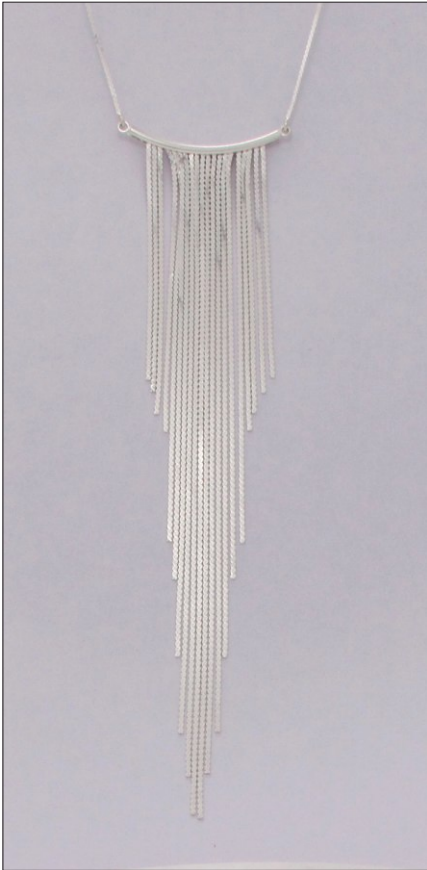

# Tassel Necklace

JN123031S20INPFG  
WT: 1.5/4.6 gm

JN123031S20INPRH  
WT: 1.5/4.6 gm

NK122667S30IFG  
WT: 0.04/3.51 gm

NK122683S18ISL  
WT: 3 gm

NK122696S40ISL  
WT: 14.5 gm

NK122696S40IQMG  
WT: 15.2 gm

# Tassel Necklace

NK122695S18ISL  
WT: 7.8 gm

NK122695S18IQMG  
WT: 7.8 gm

JN121702S30IM1RNP  
WT: 2.39/12.01 gm

JN121699S30IM1RNP  
WT: 1.45/12.35 gm

JN121700S30IM1RNP  
WT: 3.39/10.16 gm

JN121701S30IM1RNP  
WT: 2.25/10.85 gm

# Tassel Necklace

JN121808S18IA18SL  
WT: 0.15/5.6 gm

NK122967S18IA18RH  
WT: 0.26/3.34 gm

NK122960S18IA18RH  
WT: 0.26/3.64 gm

NK122959S18IG10RH  
WT: 0.35/2.25 gm

NK122959S18IG53RH  
WT: 0.33/2.32 gm

*Tree of life  
Necklaces*

Weight = Stone Wt. / Net Wt.

NK122899S45C2T  
WT: 2.65 gm

NK122899S45CSL  
WT: 2.65 gm

NK122900S45CA18SL  
WT: 0.20/4.35 gm