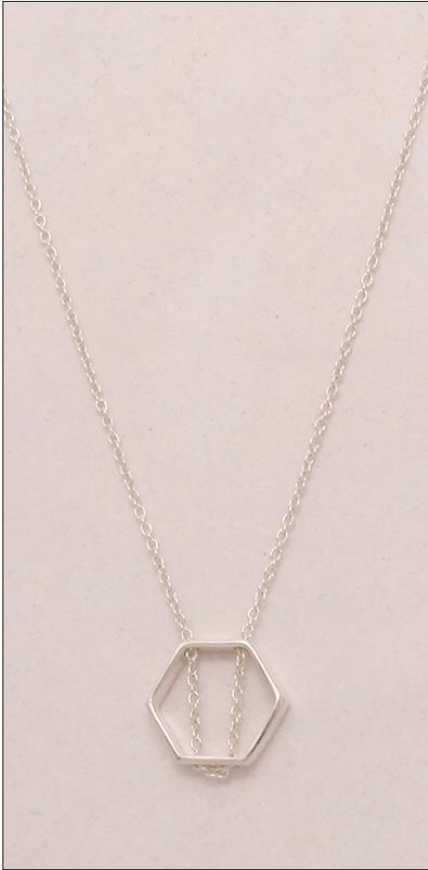

Necklaces

Weight = Stone Wt. / Net Wt.

UNK122926S18ISL
WT: 2.60 gm

UNK122927S18ISL
WT: 2.30 gm

UNK122928S18ISL
WT: 2.80 gm

UNK122929S18ISL
WT: 3.45 gm

UNK122930S18ISL
WT: 2.60 gm

UNK122932S18ISL
WT: 2.55 gm

Necklaces

Weight = Stone Wt. / Net Wt.

UNK122933S18ISL
WT: 2.65 gm