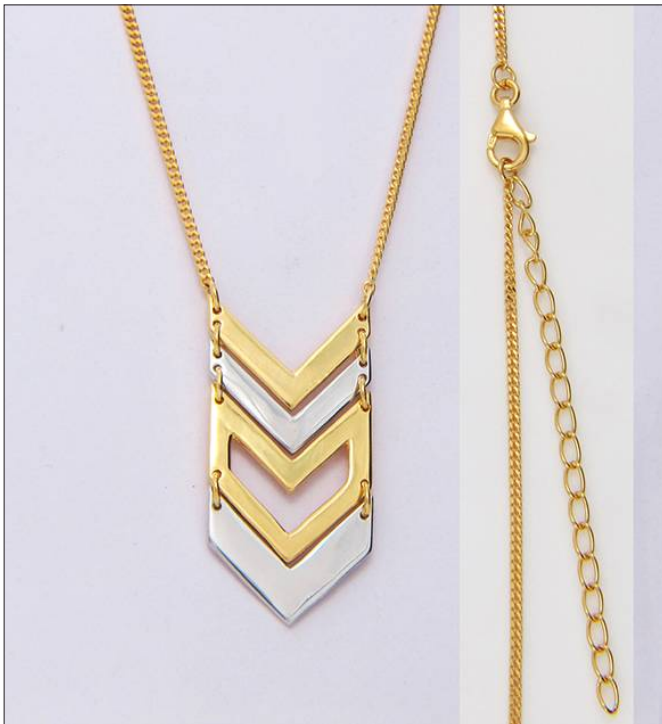

NK122641S21IQMG
WT: 10.9 gm

JN122626S31I2T
WT: 15.53 gm