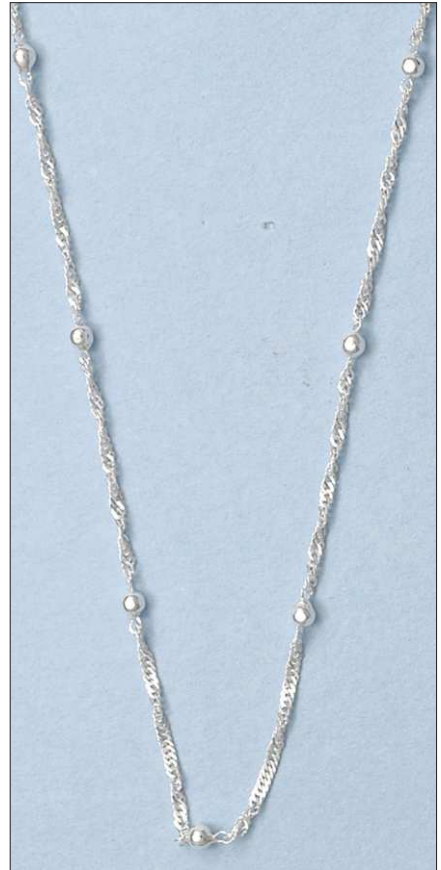

Chain Necklaces

Weight = Stone Wt. / Net Wt.

JN121494S18ISL
WT: 4.85 gm

JN121495S16ISL
WT: 1.56 gm

JN121496S16ISL
WT: 2.15 gm

JN121498S16ISL
WT: 2.63 gm

JN121499S16ISL
WT: 4 gm

JN121500S18ISL
WT: 2.83 gm

Chain Necklaces

Weight = Stone Wt. / Net Wt.

JN121501S16ISL
WT: 3.05 gm

JN121502S16ISL
WT: 3.1 gm

JN121502S18ISL
WT: 3.52 gm

JN121503S16ISL
WT: 3.3 gm

JN121504S16ISL
WT: 3.83 gm

JN121557S18ISL
WT: 0.83 gm

Chain Necklaces

Weight = Stone Wt. / Net Wt.

JN121445S18SL
WT: 19.2 gm

JN121379S17HIA18SL
WT: 12.9 gm

JN121419S45CSL
WT: 11.2 gm

JN121421S45CSL
WT: 11.35 gm

JN121422S45CSL
WT: 9.35 gm

JN121423S45CSL
WT: 23.15 gm

Chain Necklaces

Weight = Stone Wt. / Net Wt.

AF12026S18IRH
WT: 19.3 gm

AF12027S18IRH
WT: 21.65 gm

AF12029S18IRH
WT: 11.75 gm

AF12030S18I2T
WT: 14.35 gm

AF12031S18IRH
WT: 36.5 gm

AF12032S18IRH
WT: 21.85 gm