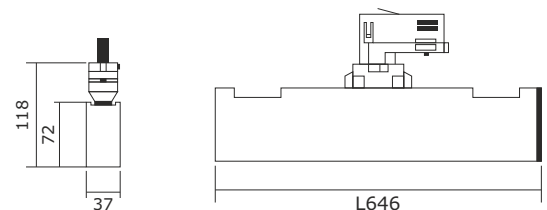

• Pendant mount - Down light

90 CRI

## PRODUCT HIGHLIGHTS

- Aesthetically designed linear profile power track single luminaire for down & wall washing application
- Luminaire housing made from high-grade extruded aluminum
- High efficiency passive cooling technology for good thermal management
- High efficiency polycarbonate symmetric diffuser
- High efficacy SMD (High Power) LED integrated with highly efficient metal Core PCB for higher thermal conductivity
- Inbuilt-high efficiency electronic driver technology
- Adaptor-suitable for 4 wire power track
- Shade : powder coated-white, black & grey

## TECHNICAL SPECIFICATIONS

Power Consumption	: 25w
Color Temperature	: 3000 K   4000 K   6000 K
Lumens	: 2904 lm
Beam Angle	: Diffused

All dimensions are in mm

**Product Application :**  
Retail Space | Hyper / Supermarket