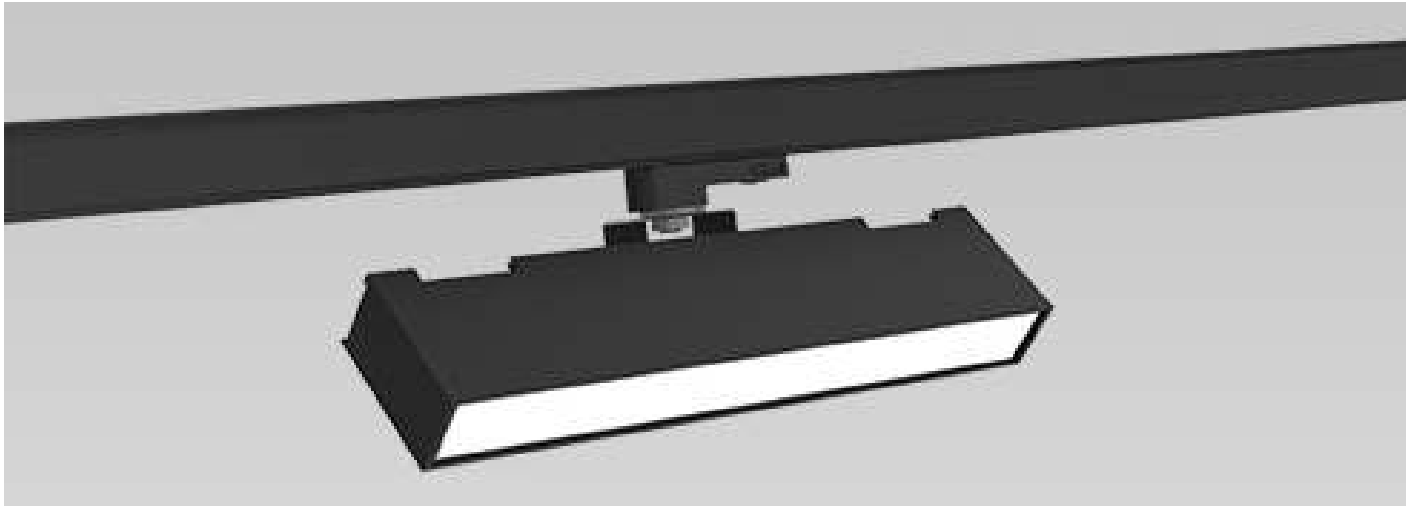

• Pendant mount - Down light

90 CRI

## PRODUCT HIGHLIGHTS

- Aesthetically designed linear profile power track single luminaire for down & wall washing application
- Luminaire housing made from high-grade extruded aluminum
- High efficiency passive cooling technology for good thermal management
- High efficiency polycarbonate symmetric diffuser
- High efficacy SMD (High Power) LED integrated with highly efficient metal Core PCB for higher thermal conductivity
- Inbuilt-high efficiency electronic driver technology
- Adaptor-suitable for 4 wire power track
- Shade : powder coated-white, black & grey

## TECHNICAL SPECIFICATIONS

Power Consumption	: 25w
Color Temperature	: 3000 K   4000 K   6000 K
Lumens	: 2904 lm
Beam Angle	: Diffused

All dimensions are in mm

**Product Application :**  
Retail Space | Hyper / Supermarket