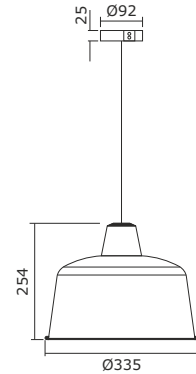

## PRODUCT HIGHLIGHTS

- Pendant mount : Down light luminaire
- Surface Colour : Carbon Grey
- Shape : As Shown
- Inside : Surface Coating Black
- Bottom Portion Leveled
- Ceiling Coupler : Black
- Cable Length : 1mtr.
- Lamp : 18W
- Colour Temp. : 3000 K / 4000 K

All dimensions are in mm

**Product Application** : Retail Space | General Area | Entrance