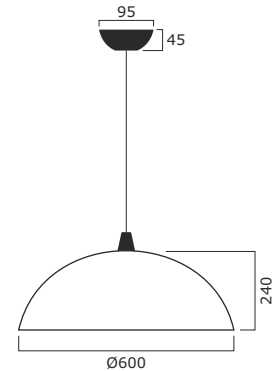

JANEZ

PRODUCT HIGHLIGHTS

- Pendant mount : Down light luminaire
- Surface Colour :
- Light grey silver with antique finish
- Shape : As Shown
- Inside : Surface Coating Off-white
- Bottom Portion Levelled
- Ceiling Coupler : Black
- Cable Length : 1mtr.
- Lamp : 18W
- Colour Temp. : 3000 K / 4000 K

All dimensions are in mm

Product Application : Retail Space | General Area | Entrance