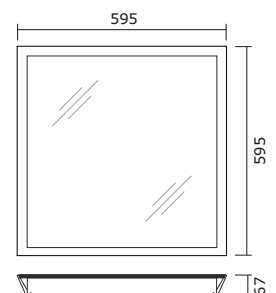

• Recess - Diffuser Down light

80 CRI

PRODUCT HIGHLIGHTS

- Aesthetically designed high performance recess luminaire
- The complete luminaire is made of CRCA sheet steel
- Highly efficient passive cooling deep drawn housing
- High efficiency polycarbonate symmetric light distribution diffuser
- High efficacy SMD (Mid Powder) led mounted on MCPCB for better thermal performance
- Isolated - high efficiency electronic driver fitted on the luminaire
- Heavy gauge spring toggle for easy installation on false ceiling application
- Shade : powder coated-white, black

Available Colours

IP 20 White Black Wide

TECHNICAL SPECIFICATIONS

Light Source	: MPL - Mid Power Led
Power Consumption	: 24W, 30W, 36W
Color Temperature	: 3000 K 4000 K 6500 K
Lumens	24W : 1923 lm, 2066 lm, 2420 lm 30W : 2684 lm, 2714 lm, 2885lm 36W : 3180 lm, 3230 lm, 3390 lm
Driver	: Constant current AC - DC
Input voltage range	: 220 - 270 V
Output voltage	: 24V - 36V DC
Output Current	: 650 mA 800 mA 1000 mA
Power Factor	: >0.98
THD	: <15%

All dimensions are in mm

Product Application :
Retail Space | Ambient | Trial Room | Stair case