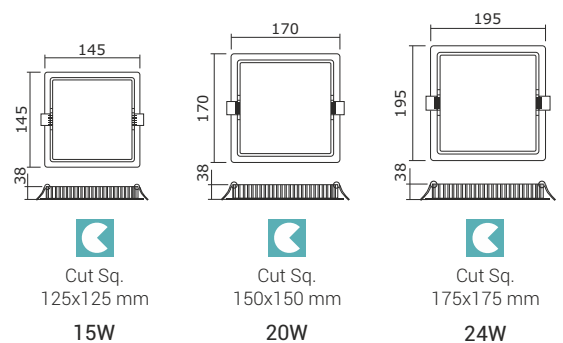

• Recess - Diffuser Down light

80 CRI

## PRODUCT HIGHLIGHTS

- Aesthetically designed high performance circular recess down light luminaire
- The complete luminaire is made of die cast aluminium
- Highly efficient passive cooling die-cast aluminium heat sink housing
- High efficiency polycarbonate symmetric light distribution diffuser
- High efficacy SMD (Mid Powder) led mounted on MCPCB for better thermal performance
- Isolated-high efficiency electronic driver with suitable electrical connector
- Heavy gauge spring toggle for easy installation on false ceiling application
- Shade : powder coated-white, black

## TECHNICAL SPECIFICATIONS

Light Source	: MPL - Mid Power Led
Power Consumption	: 15W, 20W, 24W
Color Temperature	: 3000 K   4000 K   6500 K
Lumens	15W : 1309 lm, 1333 lm, 1386 lm
	20W : 1665 lm, 1724 lm, 1825 lm
	24W : 1923 lm, 2066 lm, 2420 lm
Driver	: Constant current AC - DC
Input voltage range	: 110 - 270 V
Output voltage	: 42V - 74V DC
Output Current	: 250 mA   275 mA   300 mA
Power Factor	: >0.98
THD	: <15%

All dimensions are in mm

**Product Application :**  
Retail Space | Ambient | Trial Room | Stair case