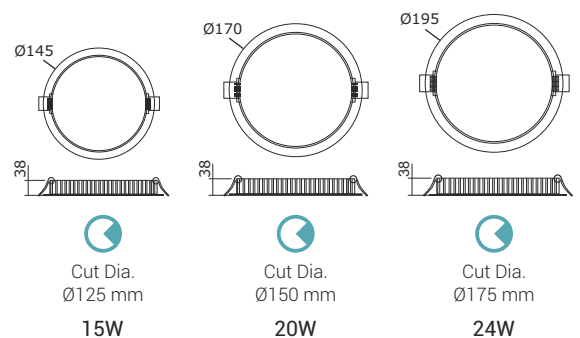

• Recess - Diffuser Down light

80 CRI

PRODUCT HIGHLIGHTS

- Aesthetically designed high performance circular recess down light luminaire
- The complete luminaire is made of die cast aluminium
- Highly efficient passive cooling die-cast aluminium heat sink housing
- High efficiency polycarbonate symmetric light distribution diffuser
- High efficacy SMD (Mid Powder) led mounted on MCPCB for better thermal performance
- Isolated-high efficiency electronic driver with suitable electrical connector
- Heavy gauge spring toggle for easy installation on false ceiling application
- Shade : powder coated-white, black

TECHNICAL SPECIFICATIONS

Light Source	: MPL - Mid Power Led
Power Consumption	: 15W, 20W, 24W
Color Temperature	: 3000 K 4000 K 6500 K
Lumens	15W : 1309 lm, 1333 lm, 1386 lm 20W : 1665 lm, 1724 lm, 1825 lm 24W : 1923 lm, 2066 lm, 2420 lm
Driver	: Constant current AC - DC
Input voltage range	: 110 - 270 V
Output voltage	: 42V - 74V DC
Output Current	: 250 mA 275 mA 300 mA
Power Factor	: >0.98
THD	: <15%

All dimensions are in mm

Product Application :
Retail Space | Ambient | Trial Room | Stair case