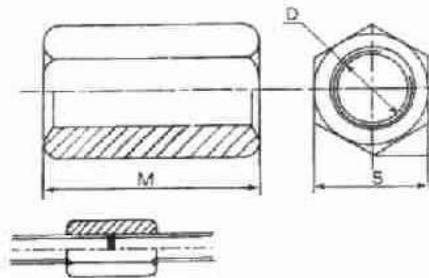

EXTENSION NUT

ITEM CODE	MODEL	D	M	S
12101	PEN 824	M8	24	13
12102	PEN 1030	M10	30	17
12103	PEN 1236	M12	36	19
12104	PEN 1442	M14	42	24
12105	PEN 1648	M16	48	24
12106	PEN 2060	M20	60	30
12107	PEN 2472	M24	72	36
12108	PEN 3090	M30	90	45

FEATURES/USES

- Finish - Blackodized.
- To couple the studs for the purpose of increasing the length.