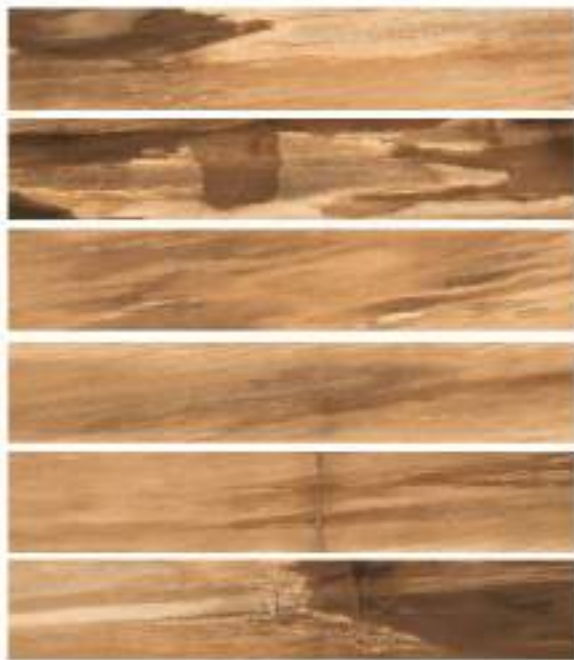

WOOD
STRIP
GLAZED
VENEER
TEK

BARNA NATURAL

BARMA TEAK

2004
12004

WOOD
STRIP
GLAZED
SHIMMED
TRUS

IMPACT BROWN

2004
12004

WOOD
STRIP
GLAZED
SHIMMED
TRUS