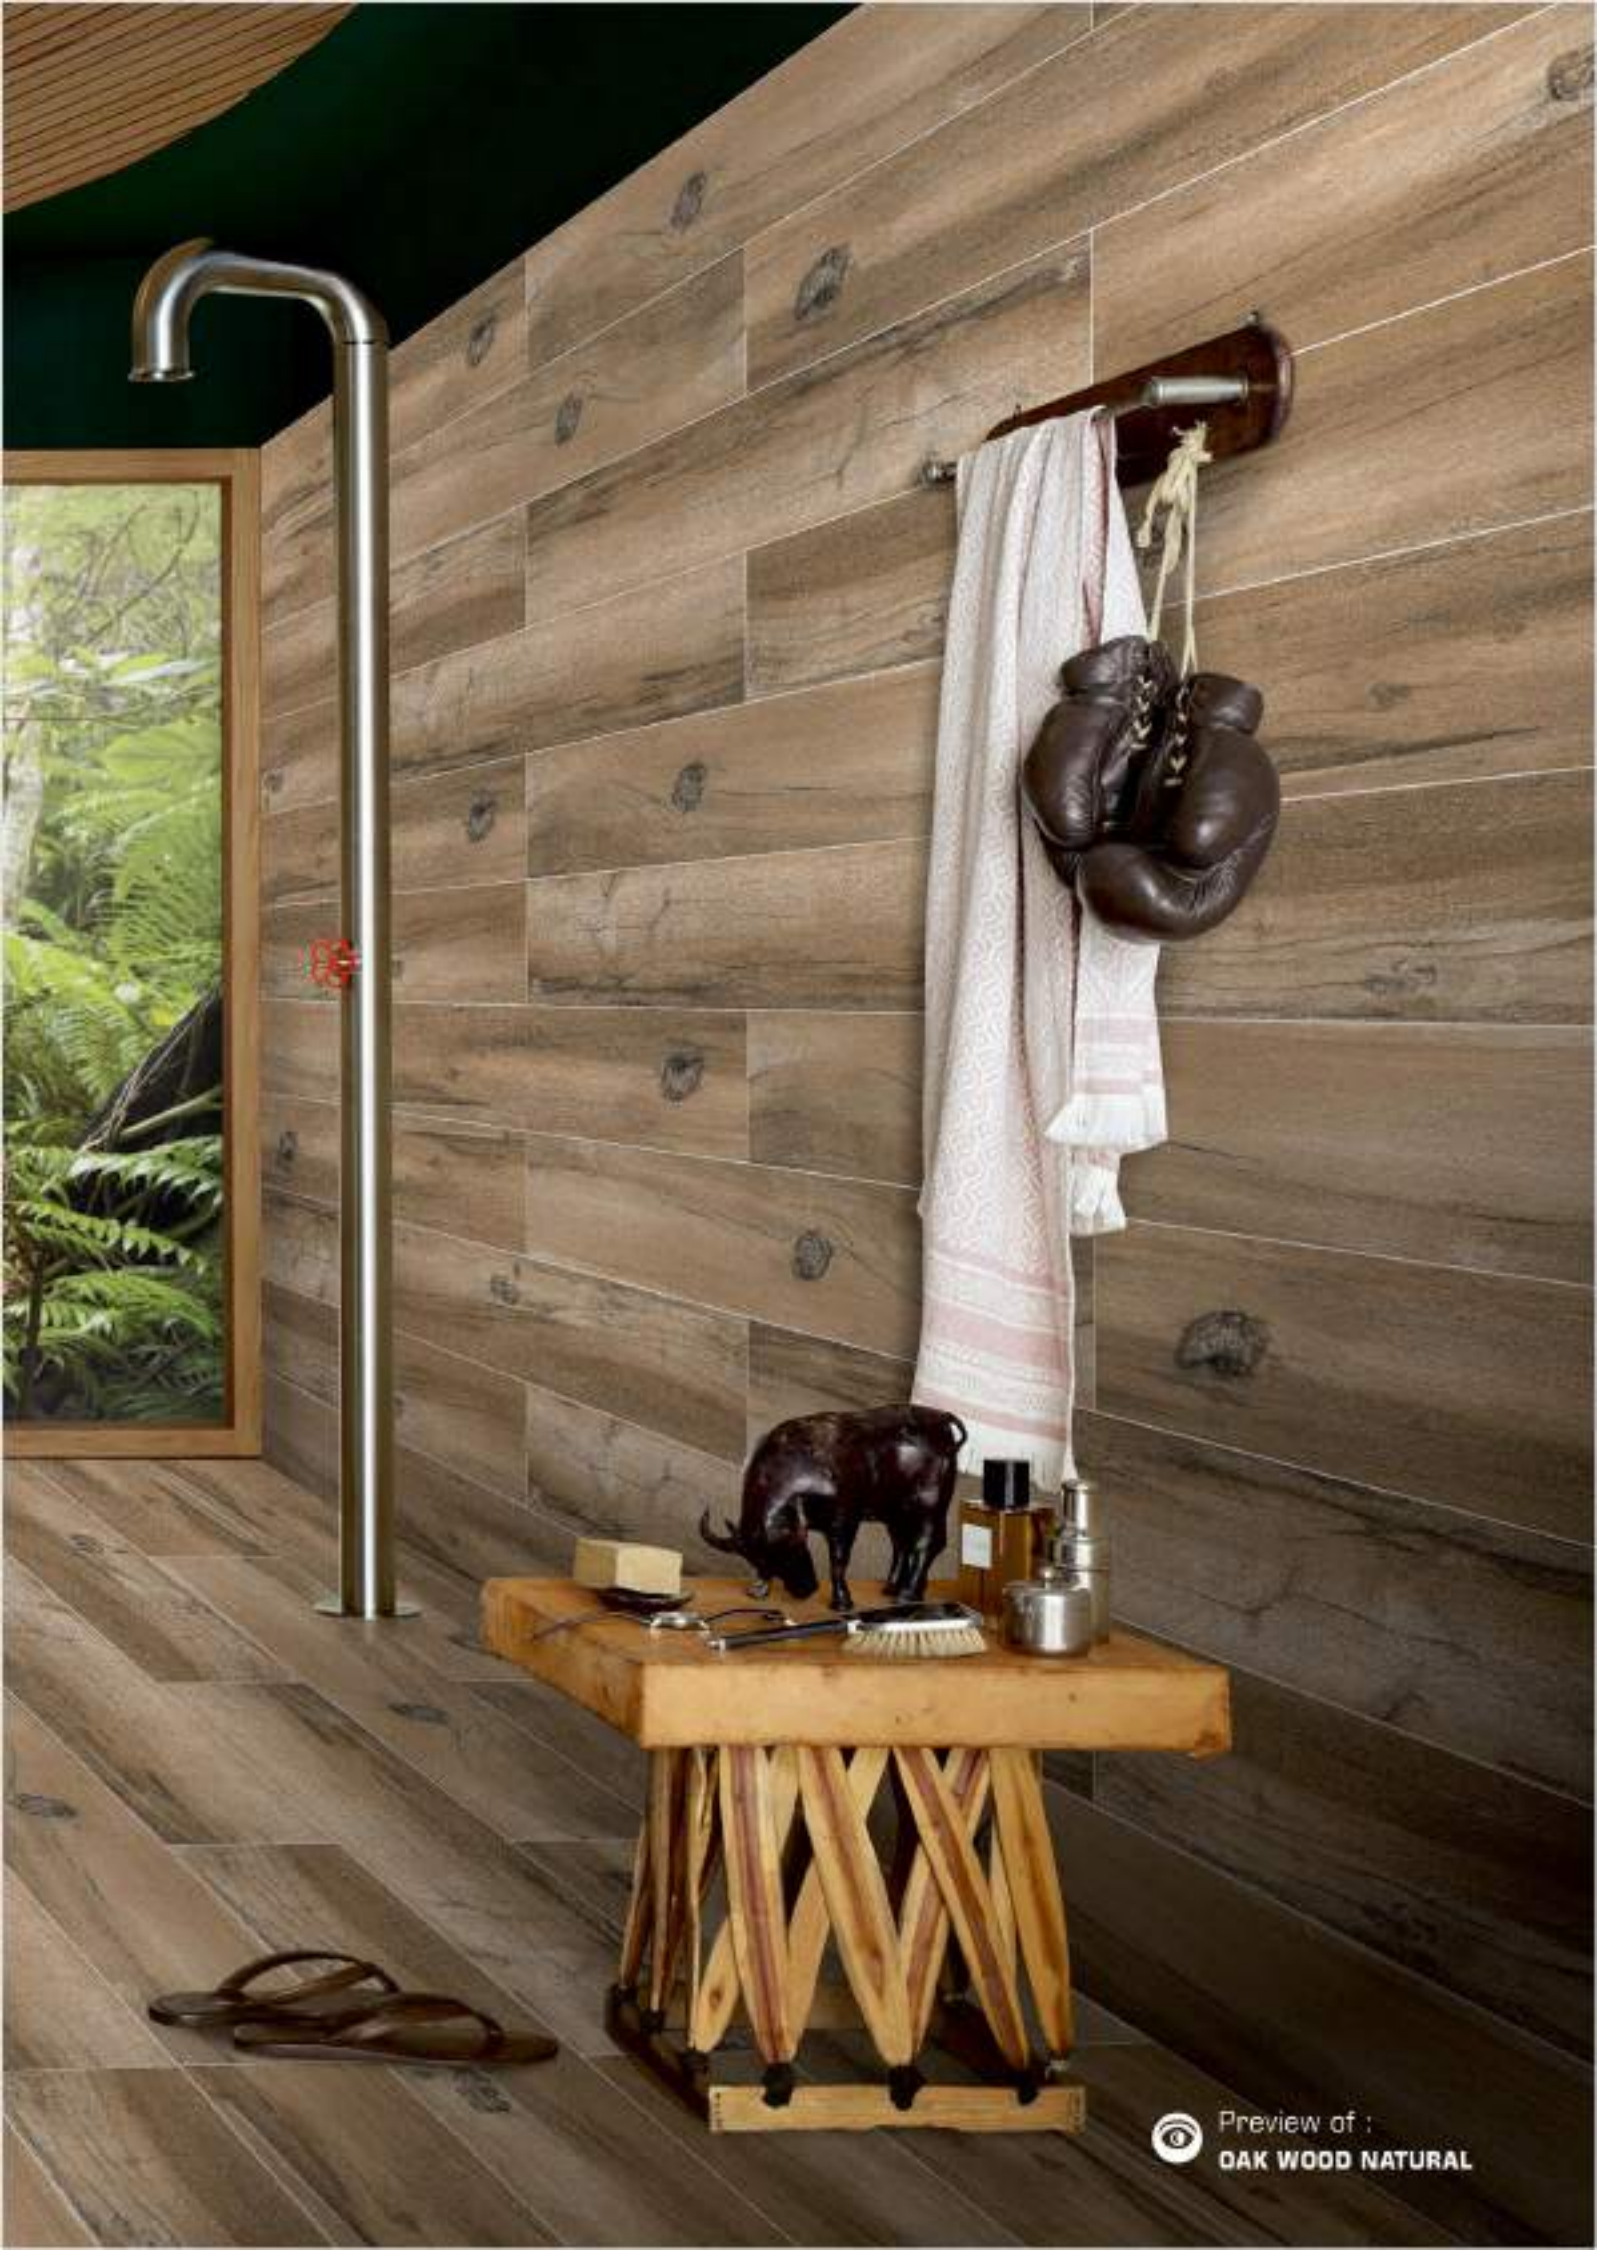

CHOCOLAT - MENIER

Preview of :
NORTHWOOD MAHAGONY

DIGITAL
GLAZED
VITRIFIED
TILES

OAK WOOD BROWN

RANDOM

OAK WOOD NATURAL

RANDOM

WOODS of 200x
1200mm