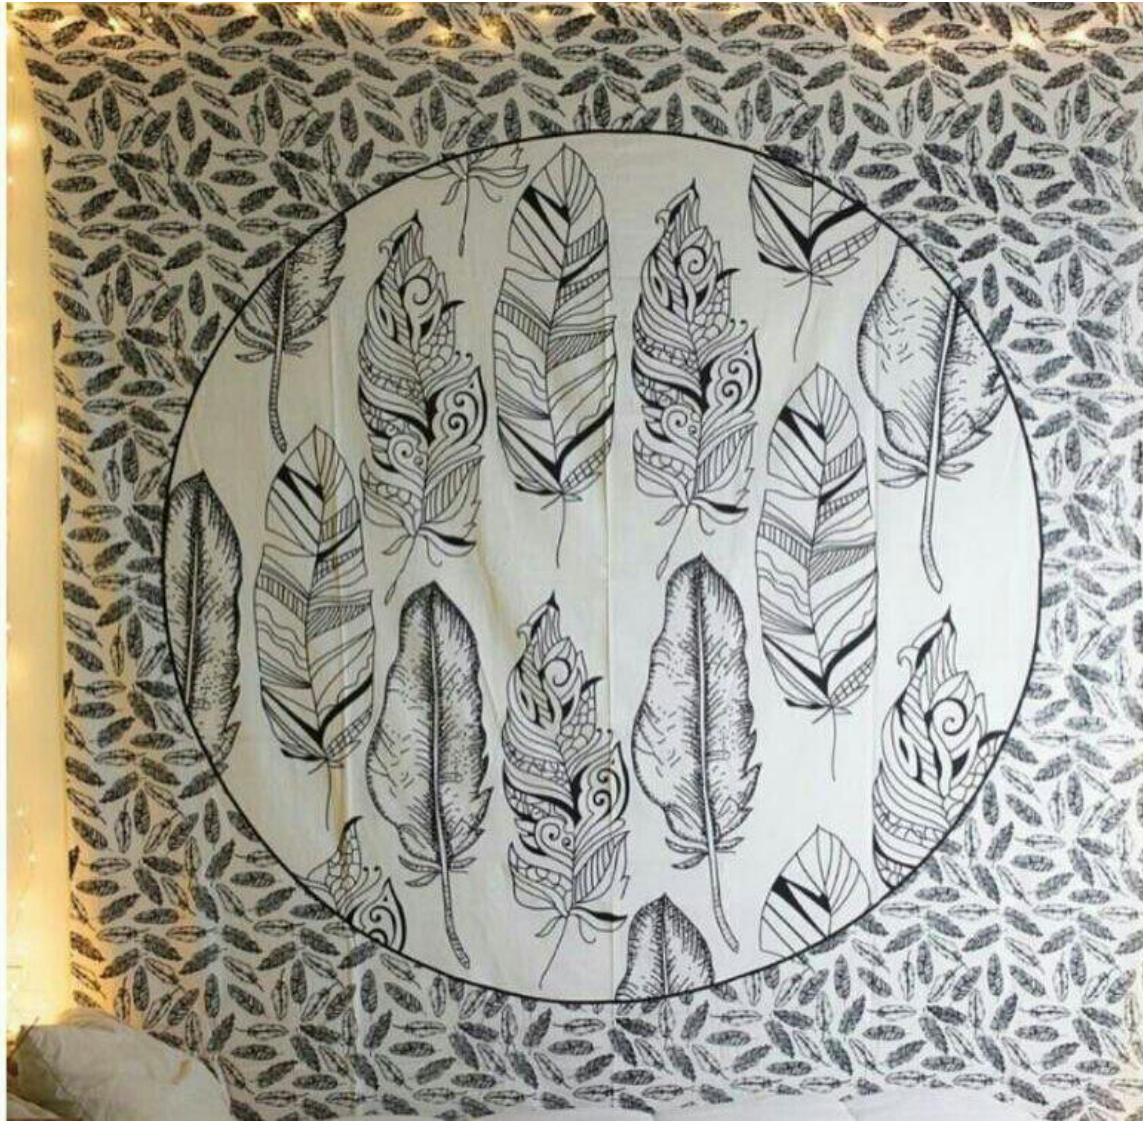

Wall & Bed Tapestries – Mandala

33

PRICING FOR ALL PRINTS IS SAME

MOQ – 500

SIZE – 76"*84"

PRICE – 9 EURO

THANK YOU