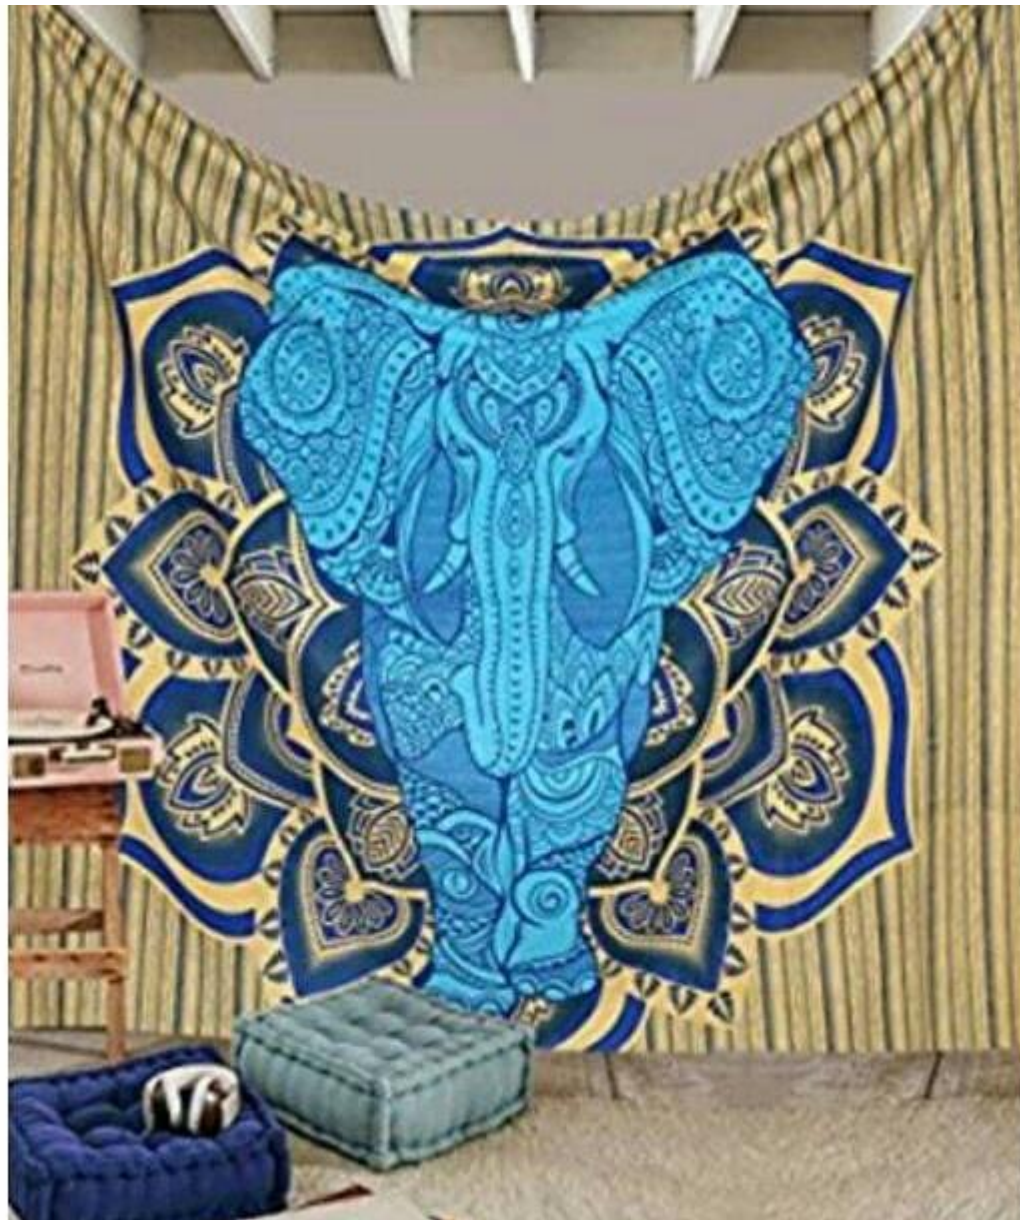

Wall & Bed Tapestries – Mandala

33

PRICING FOR ALL PRINTS IS SAME

MOQ – 500

SIZE – 76"*84"

PRICE – 9 EURO

THANK YOU