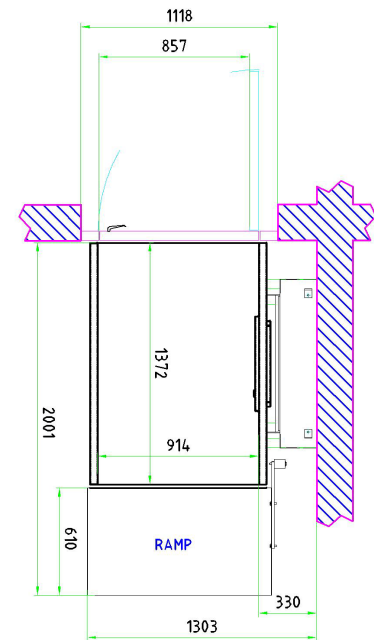

Side exit on upper level and access ramp on the platform

The EleveX vertical platform lift

Main advantages of the EleveX platformlift

- Up to 1830mm lifting height
- Smooth and stable drive
- Free standing drive tower, fixing only below the platform floor
- Drive tower to be mounted in 1 piece for a fast and simple installation
- Reliable and safe ACME screw drive
- With or without upper landing gate
- With automatic access ramp
- Entry-exit on same side or at 90°

Upper gate **integrated into balustrade**

Upper gate with **plexiglass insert**

EleveX - Technical Specification

Loading capacity	340 kg
Lifting height	1830 mm
Standard platform size	914 x 1372 mm
Drive system	ACME screw drive
Lifting speed	0,11 m/s
Min. platform height	70 mm
Standard colour	Light grey
Noise level	Under 60dB
Temperature range	+45°C down to -30°C
Drive motor	0,75 kW
Power supply	1x230V / 50-60Hz
Conformity	CE according to MD 2006/42/EC