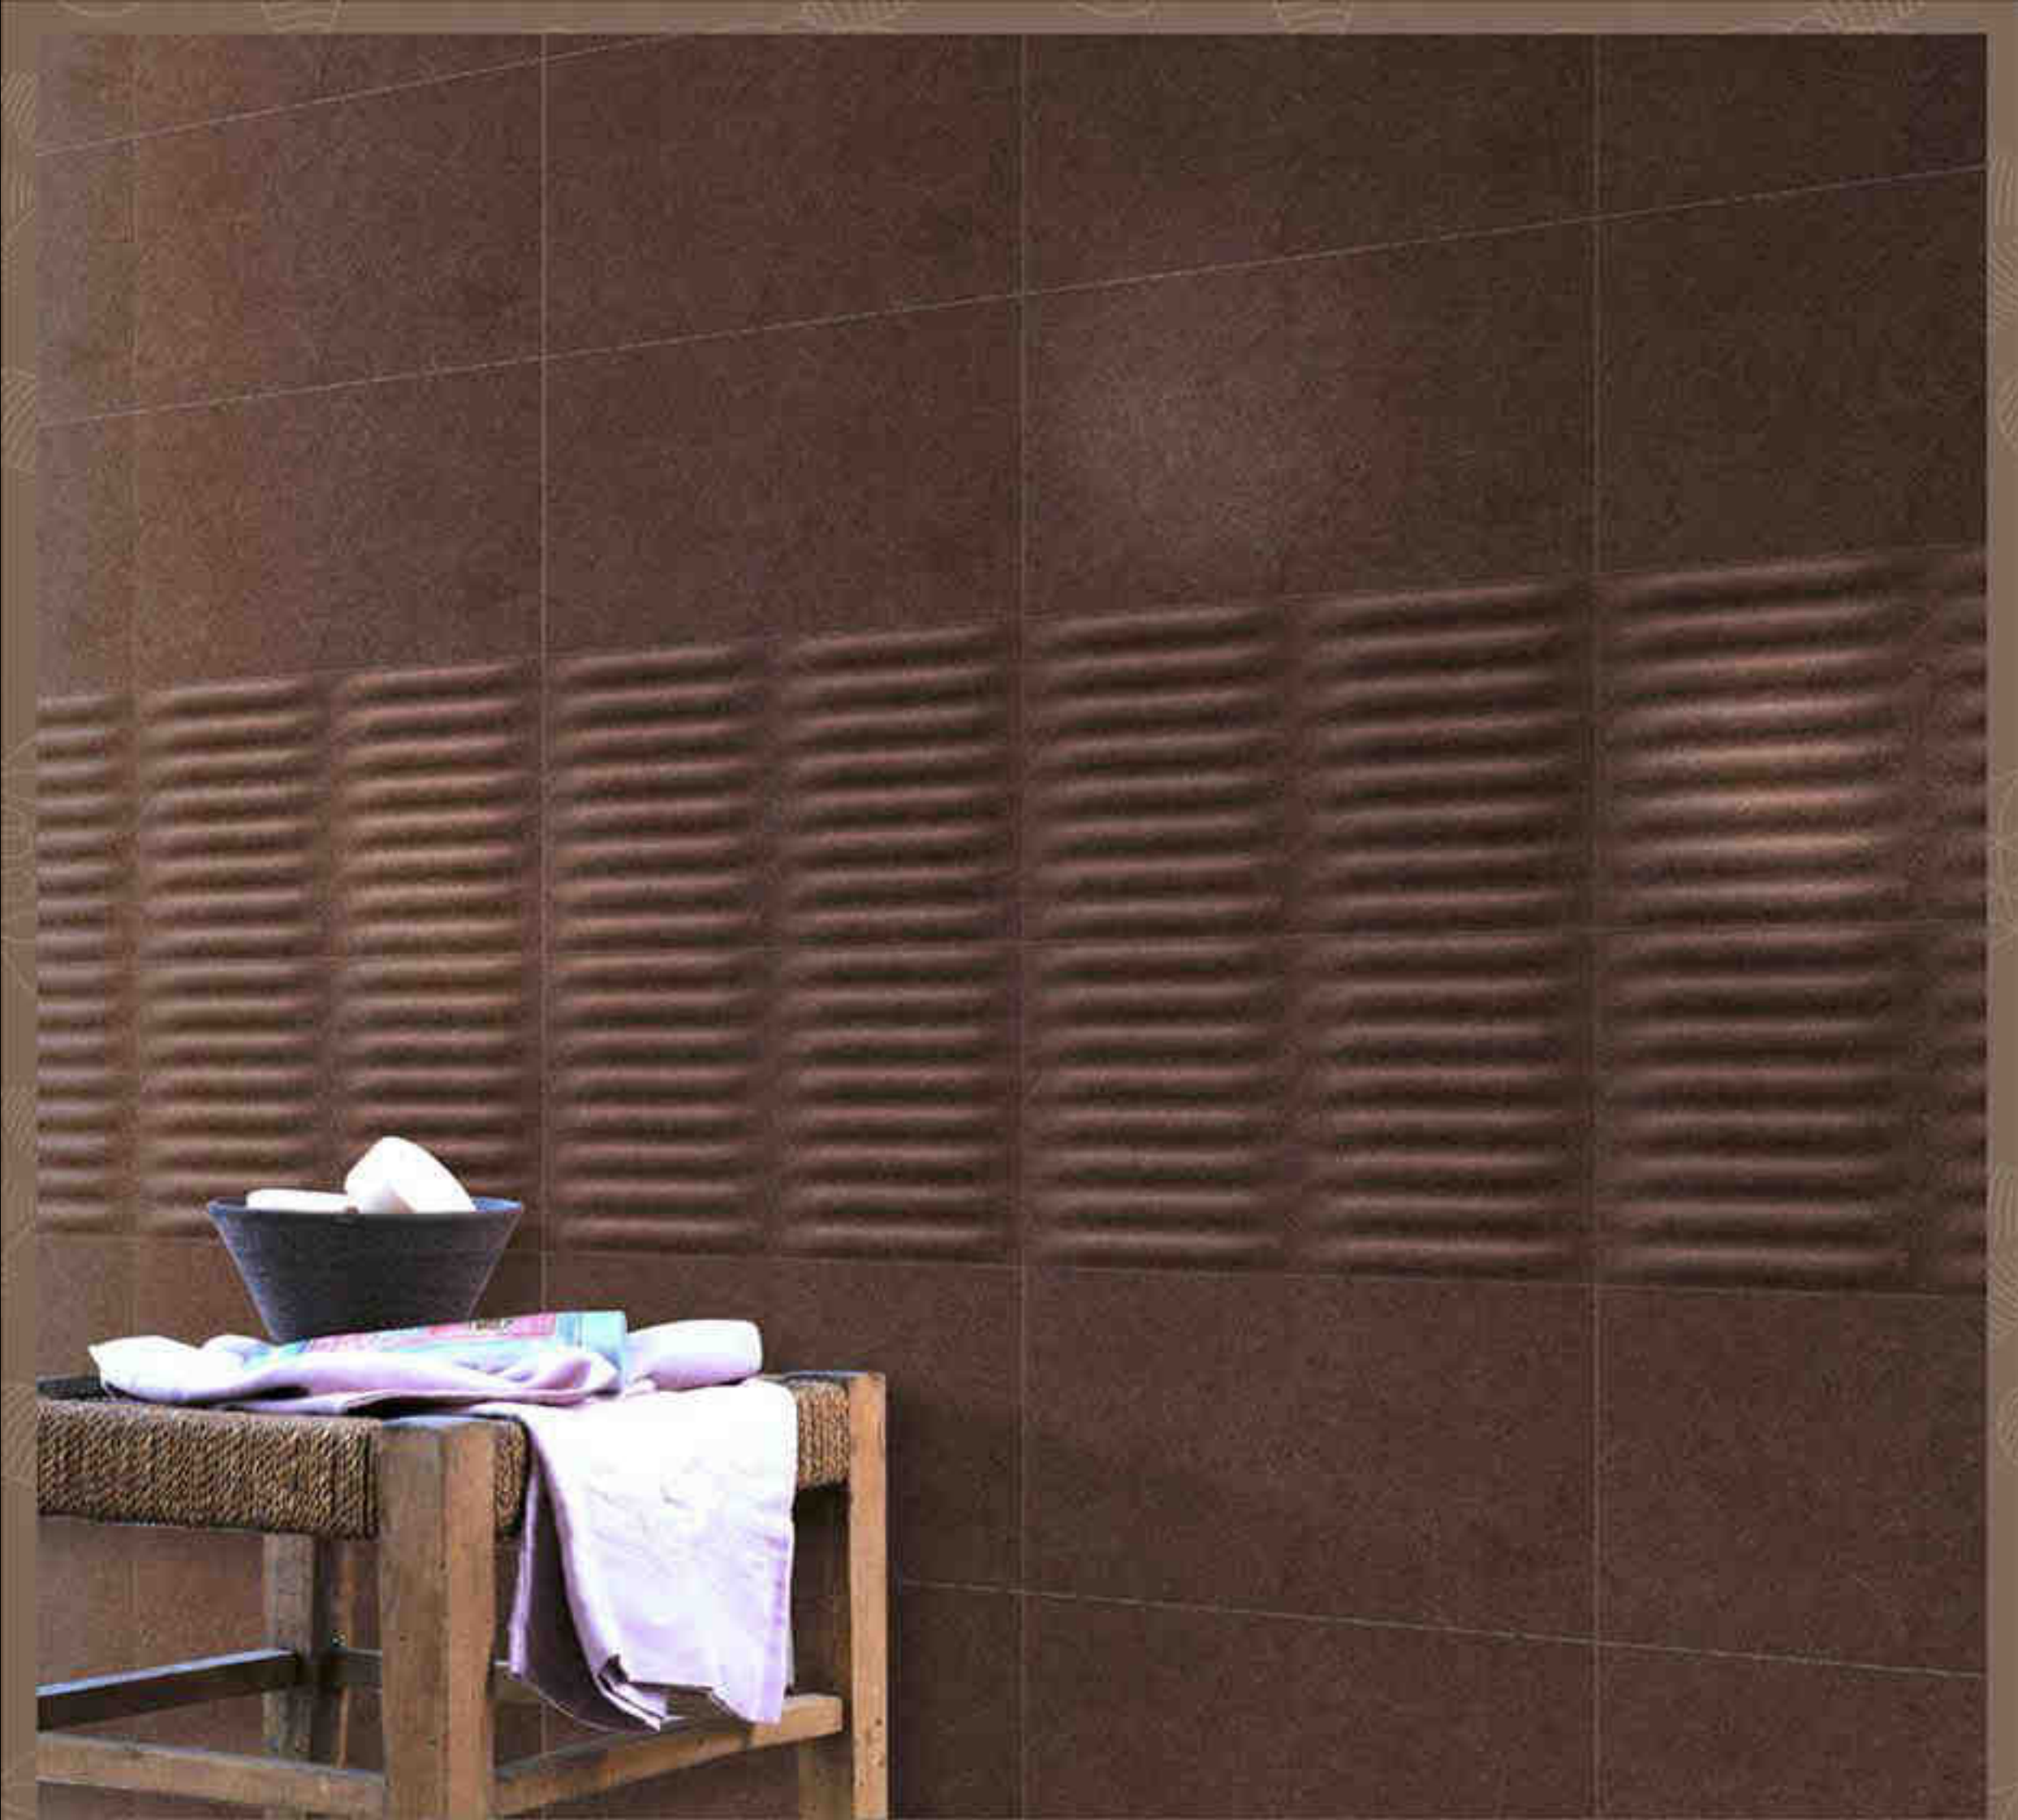

2007 HL-1

2007 L

3D  
TECHNOLOGY

Color  
TECHNOLOGY

HC  
TECHNOLOGY

*Perfect Solution For Your Dream*

WALL TILES COLLECTION

300x  
600mm