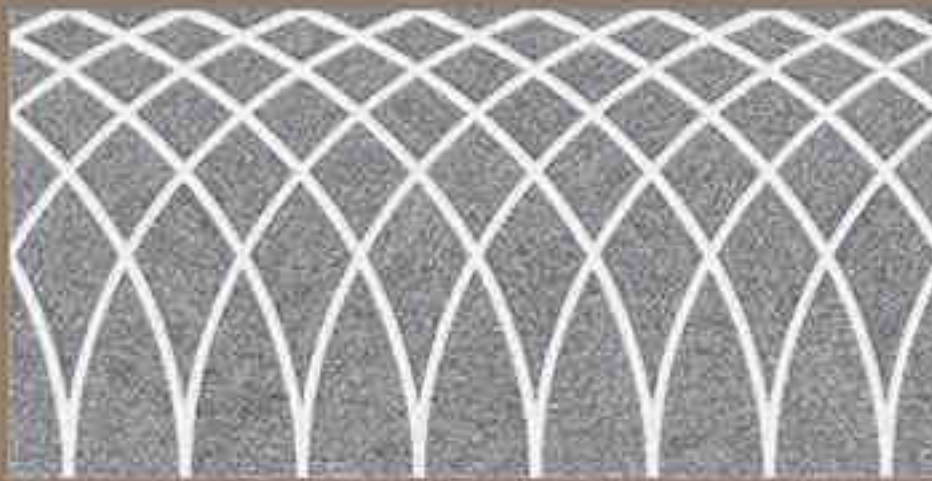

2012 L

2012 HL-1