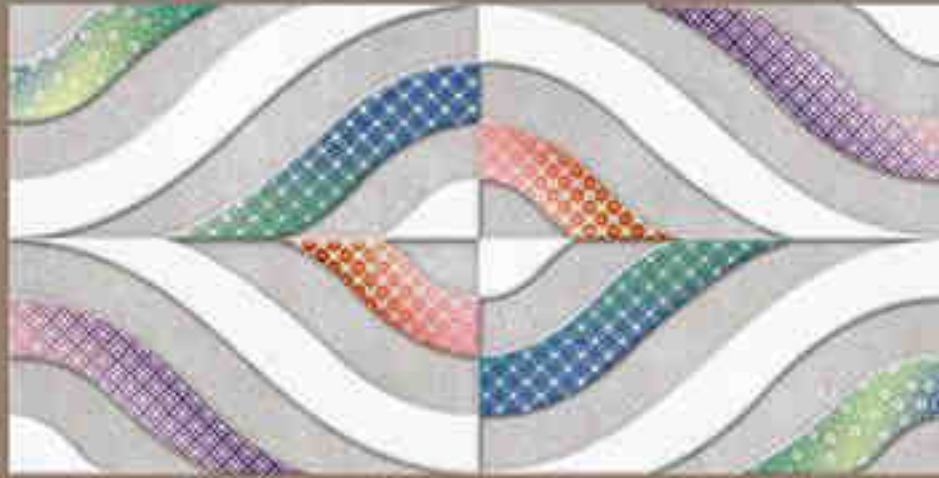

# WALL TILES COLLECTION

300x  
600mm

MATT SERIES

**DIGITAL**  
wall tiles

2030 L

2030 HL 1

2030 D

3D  
TECHNOLOGY