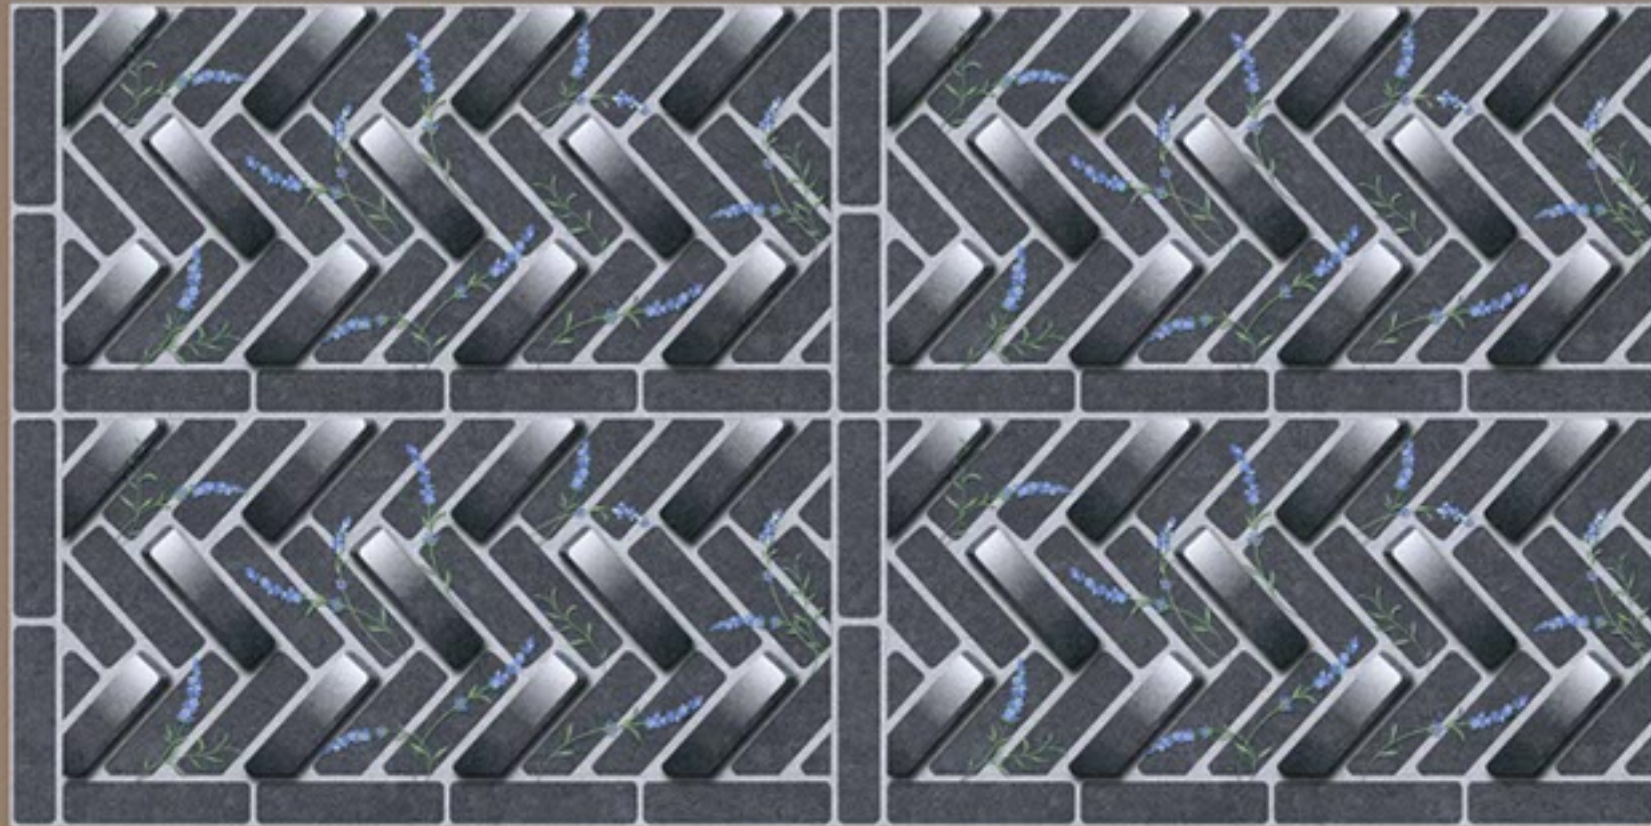

3D
TECHNOLOGY

MultiColor
TECHNOLOGY

HC
PRINTING

Perfect Solution For Your Dream

WALL TILES COLLECTION

Ele 118

300x
600mm

MATT SERIES