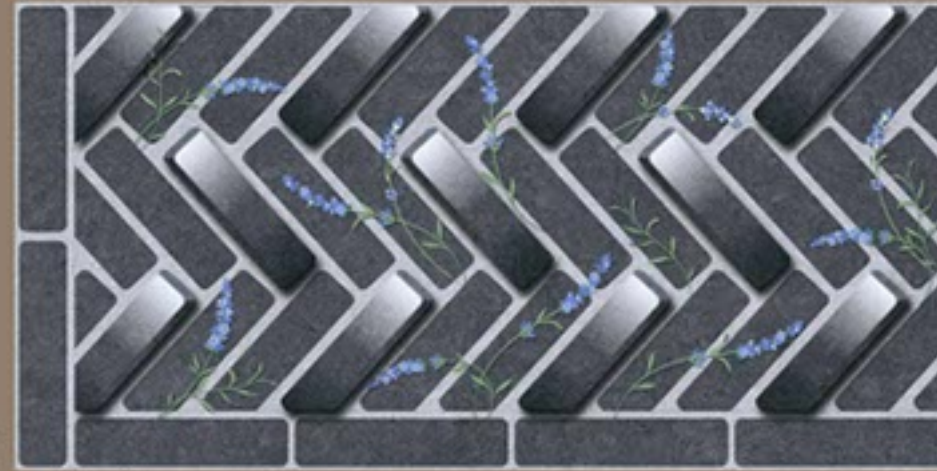

WALL TILES COLLECTION

Ele 117

300x
600mm

MATT SERIES

DIGITAL
wall tiles