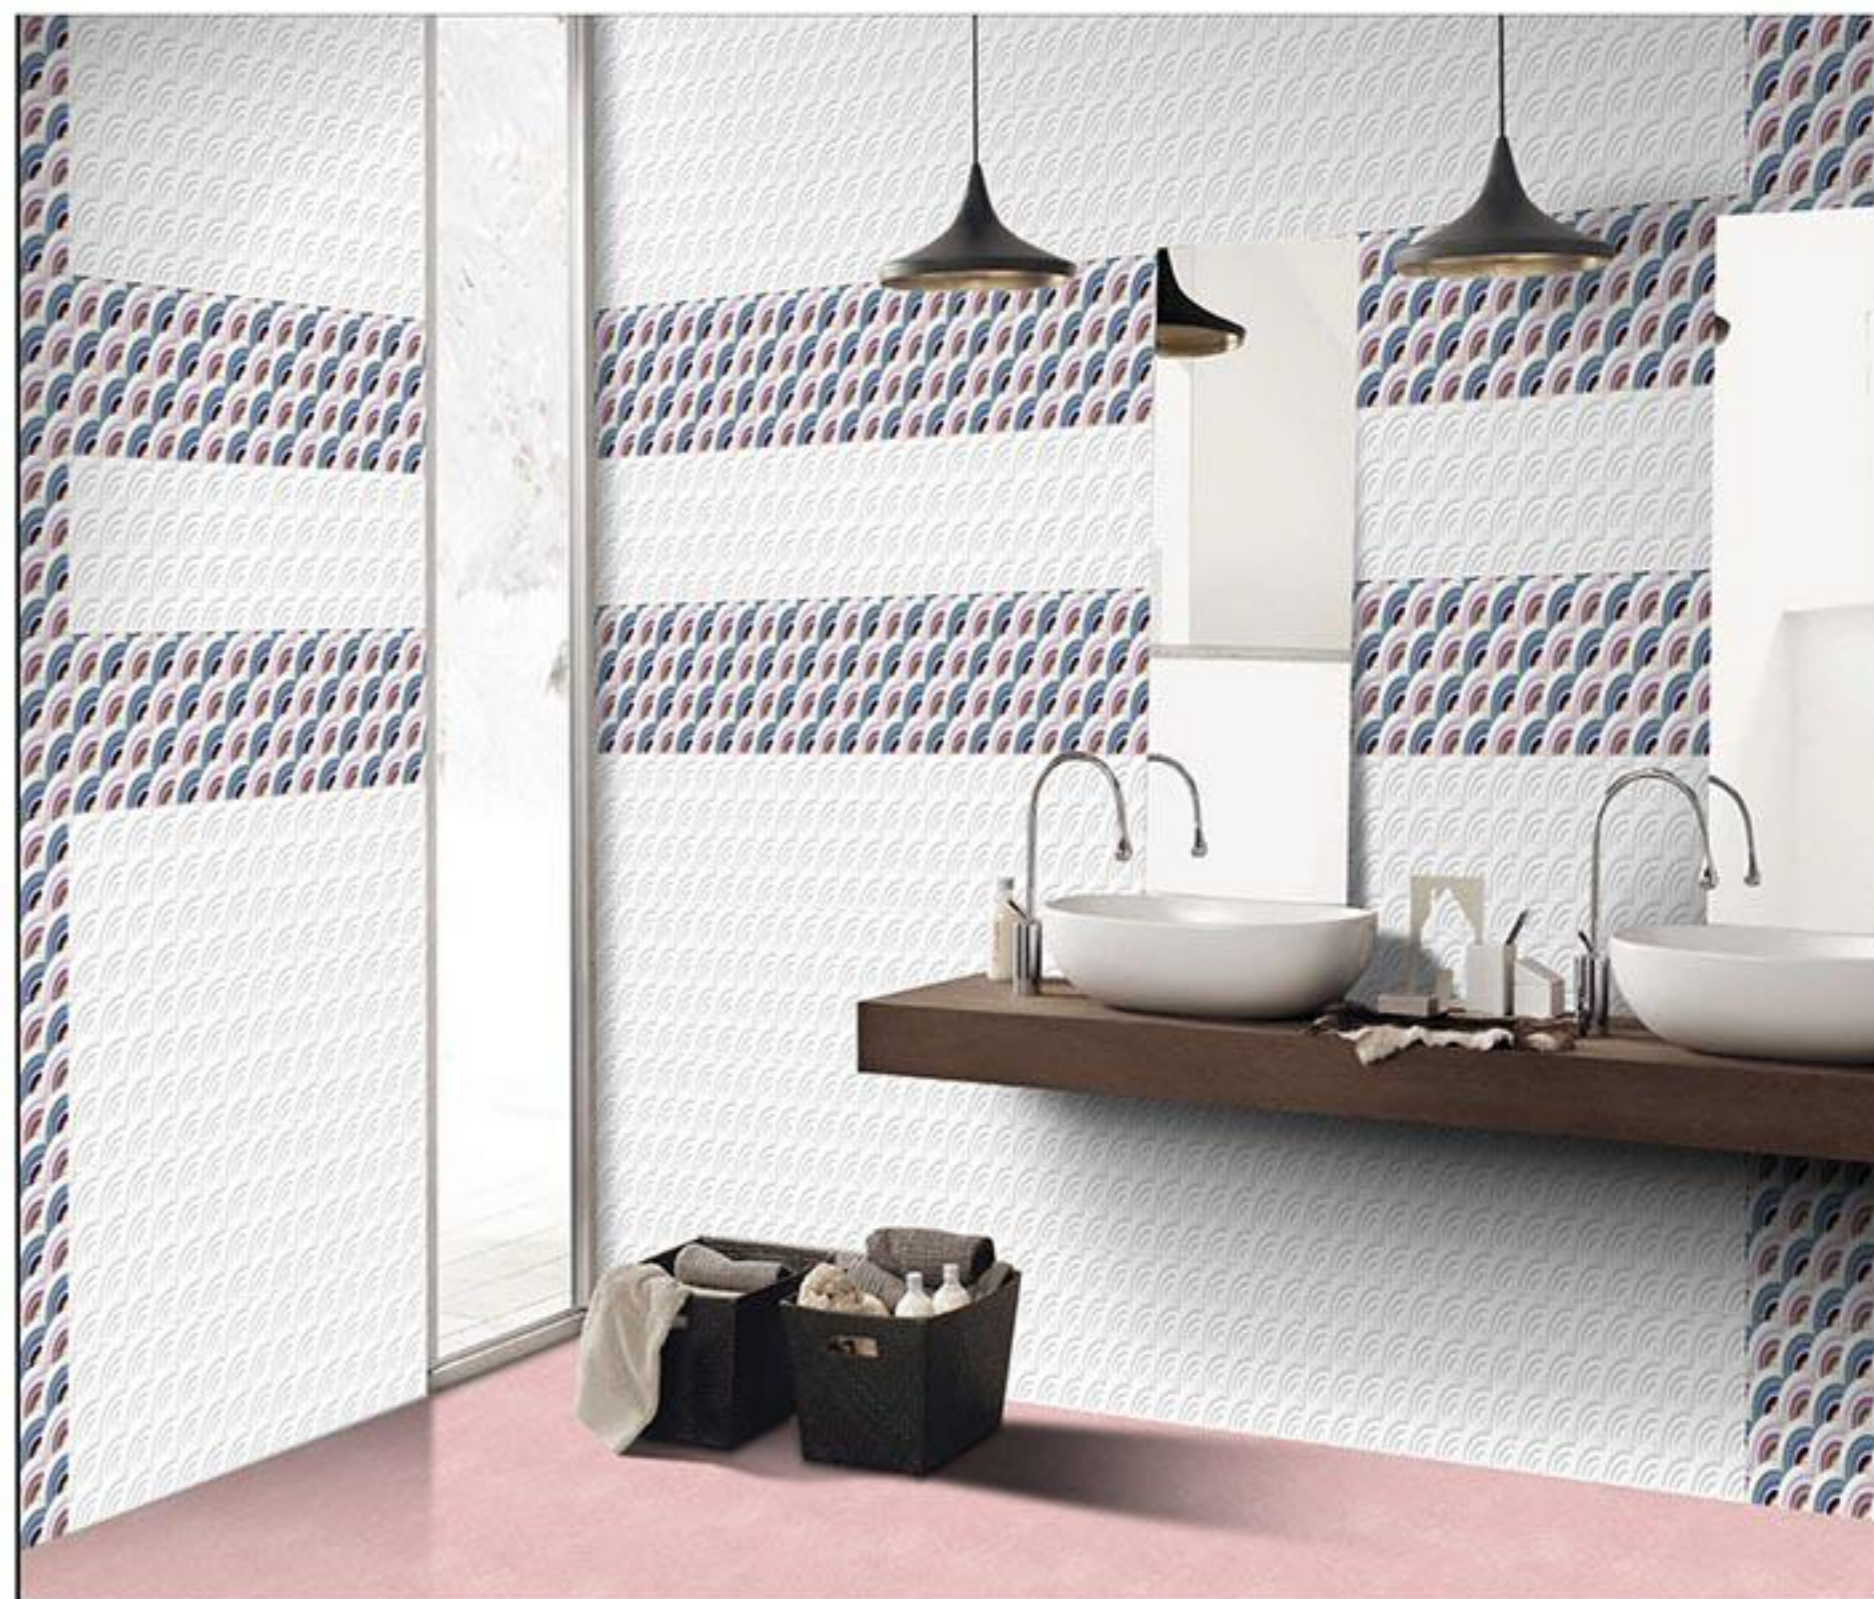

HD High definition

JOINT FREE

RANDOM Design

6 Colour HD Printing Technology