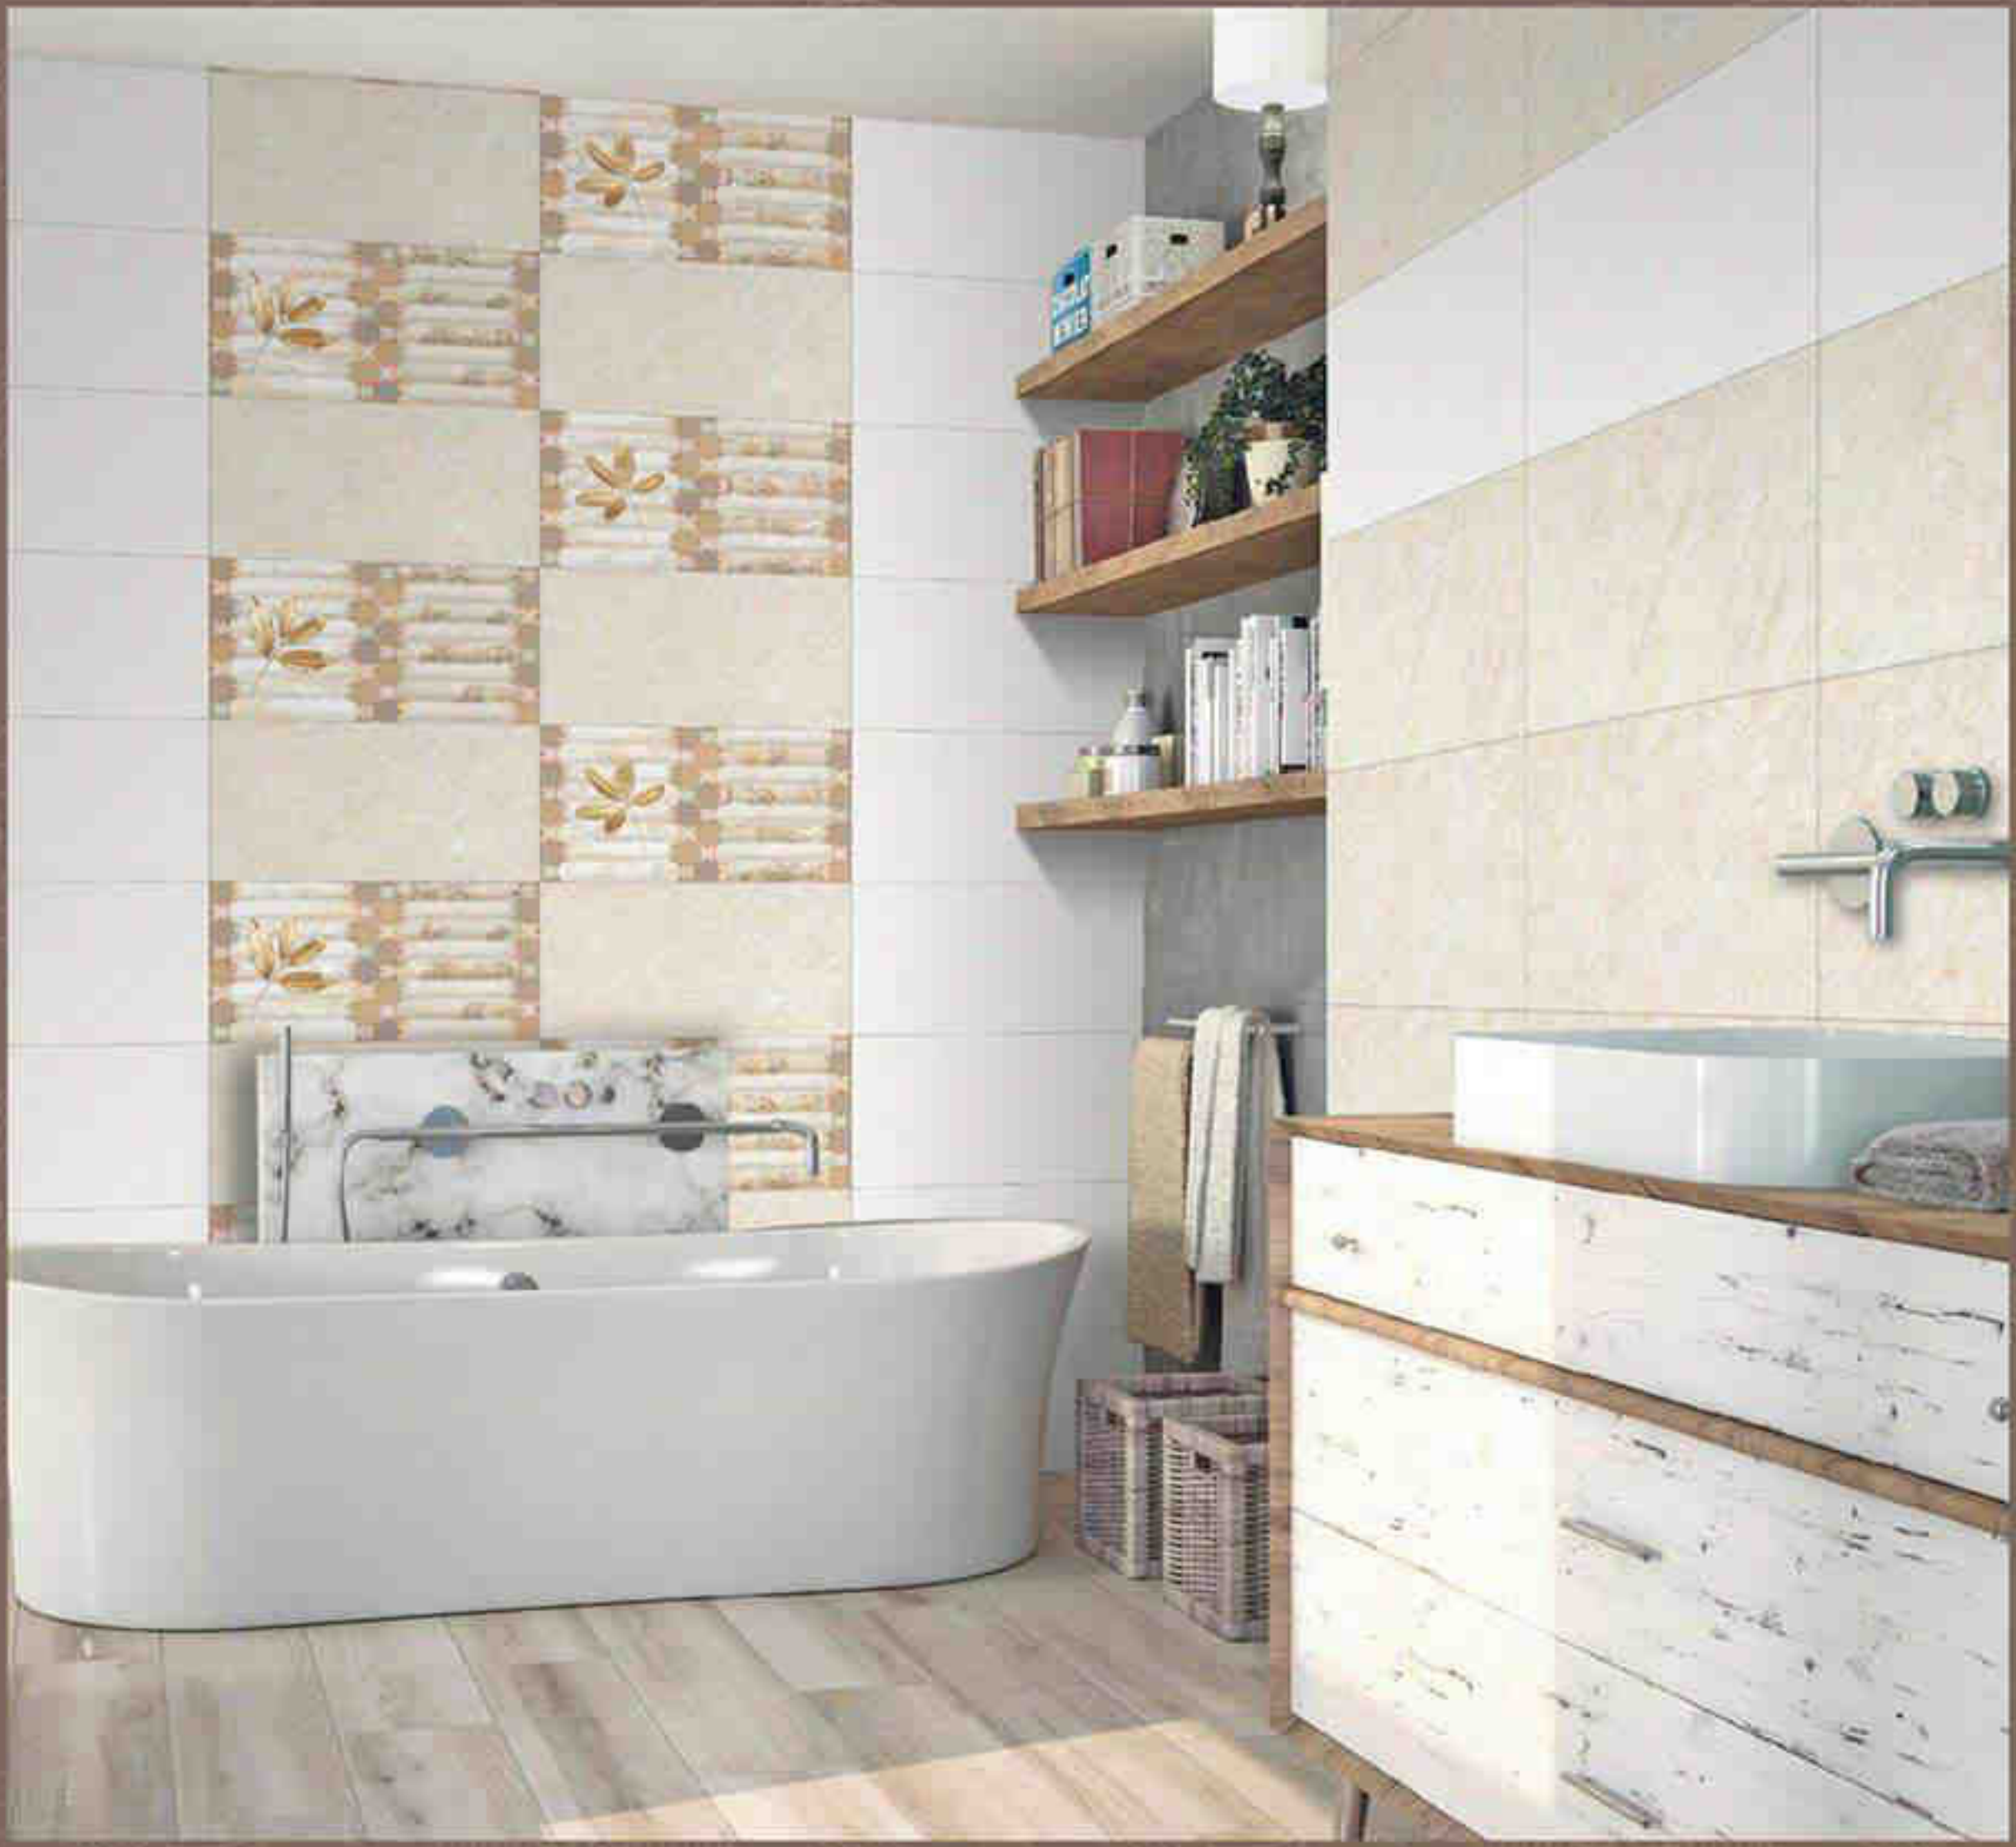

[Random]

3D
TECHNOLOGY

Color

HD

Perfect Solution For Your Dream

WALL TILES COLLECTION

300x
600mm

GLOSSY SERIES