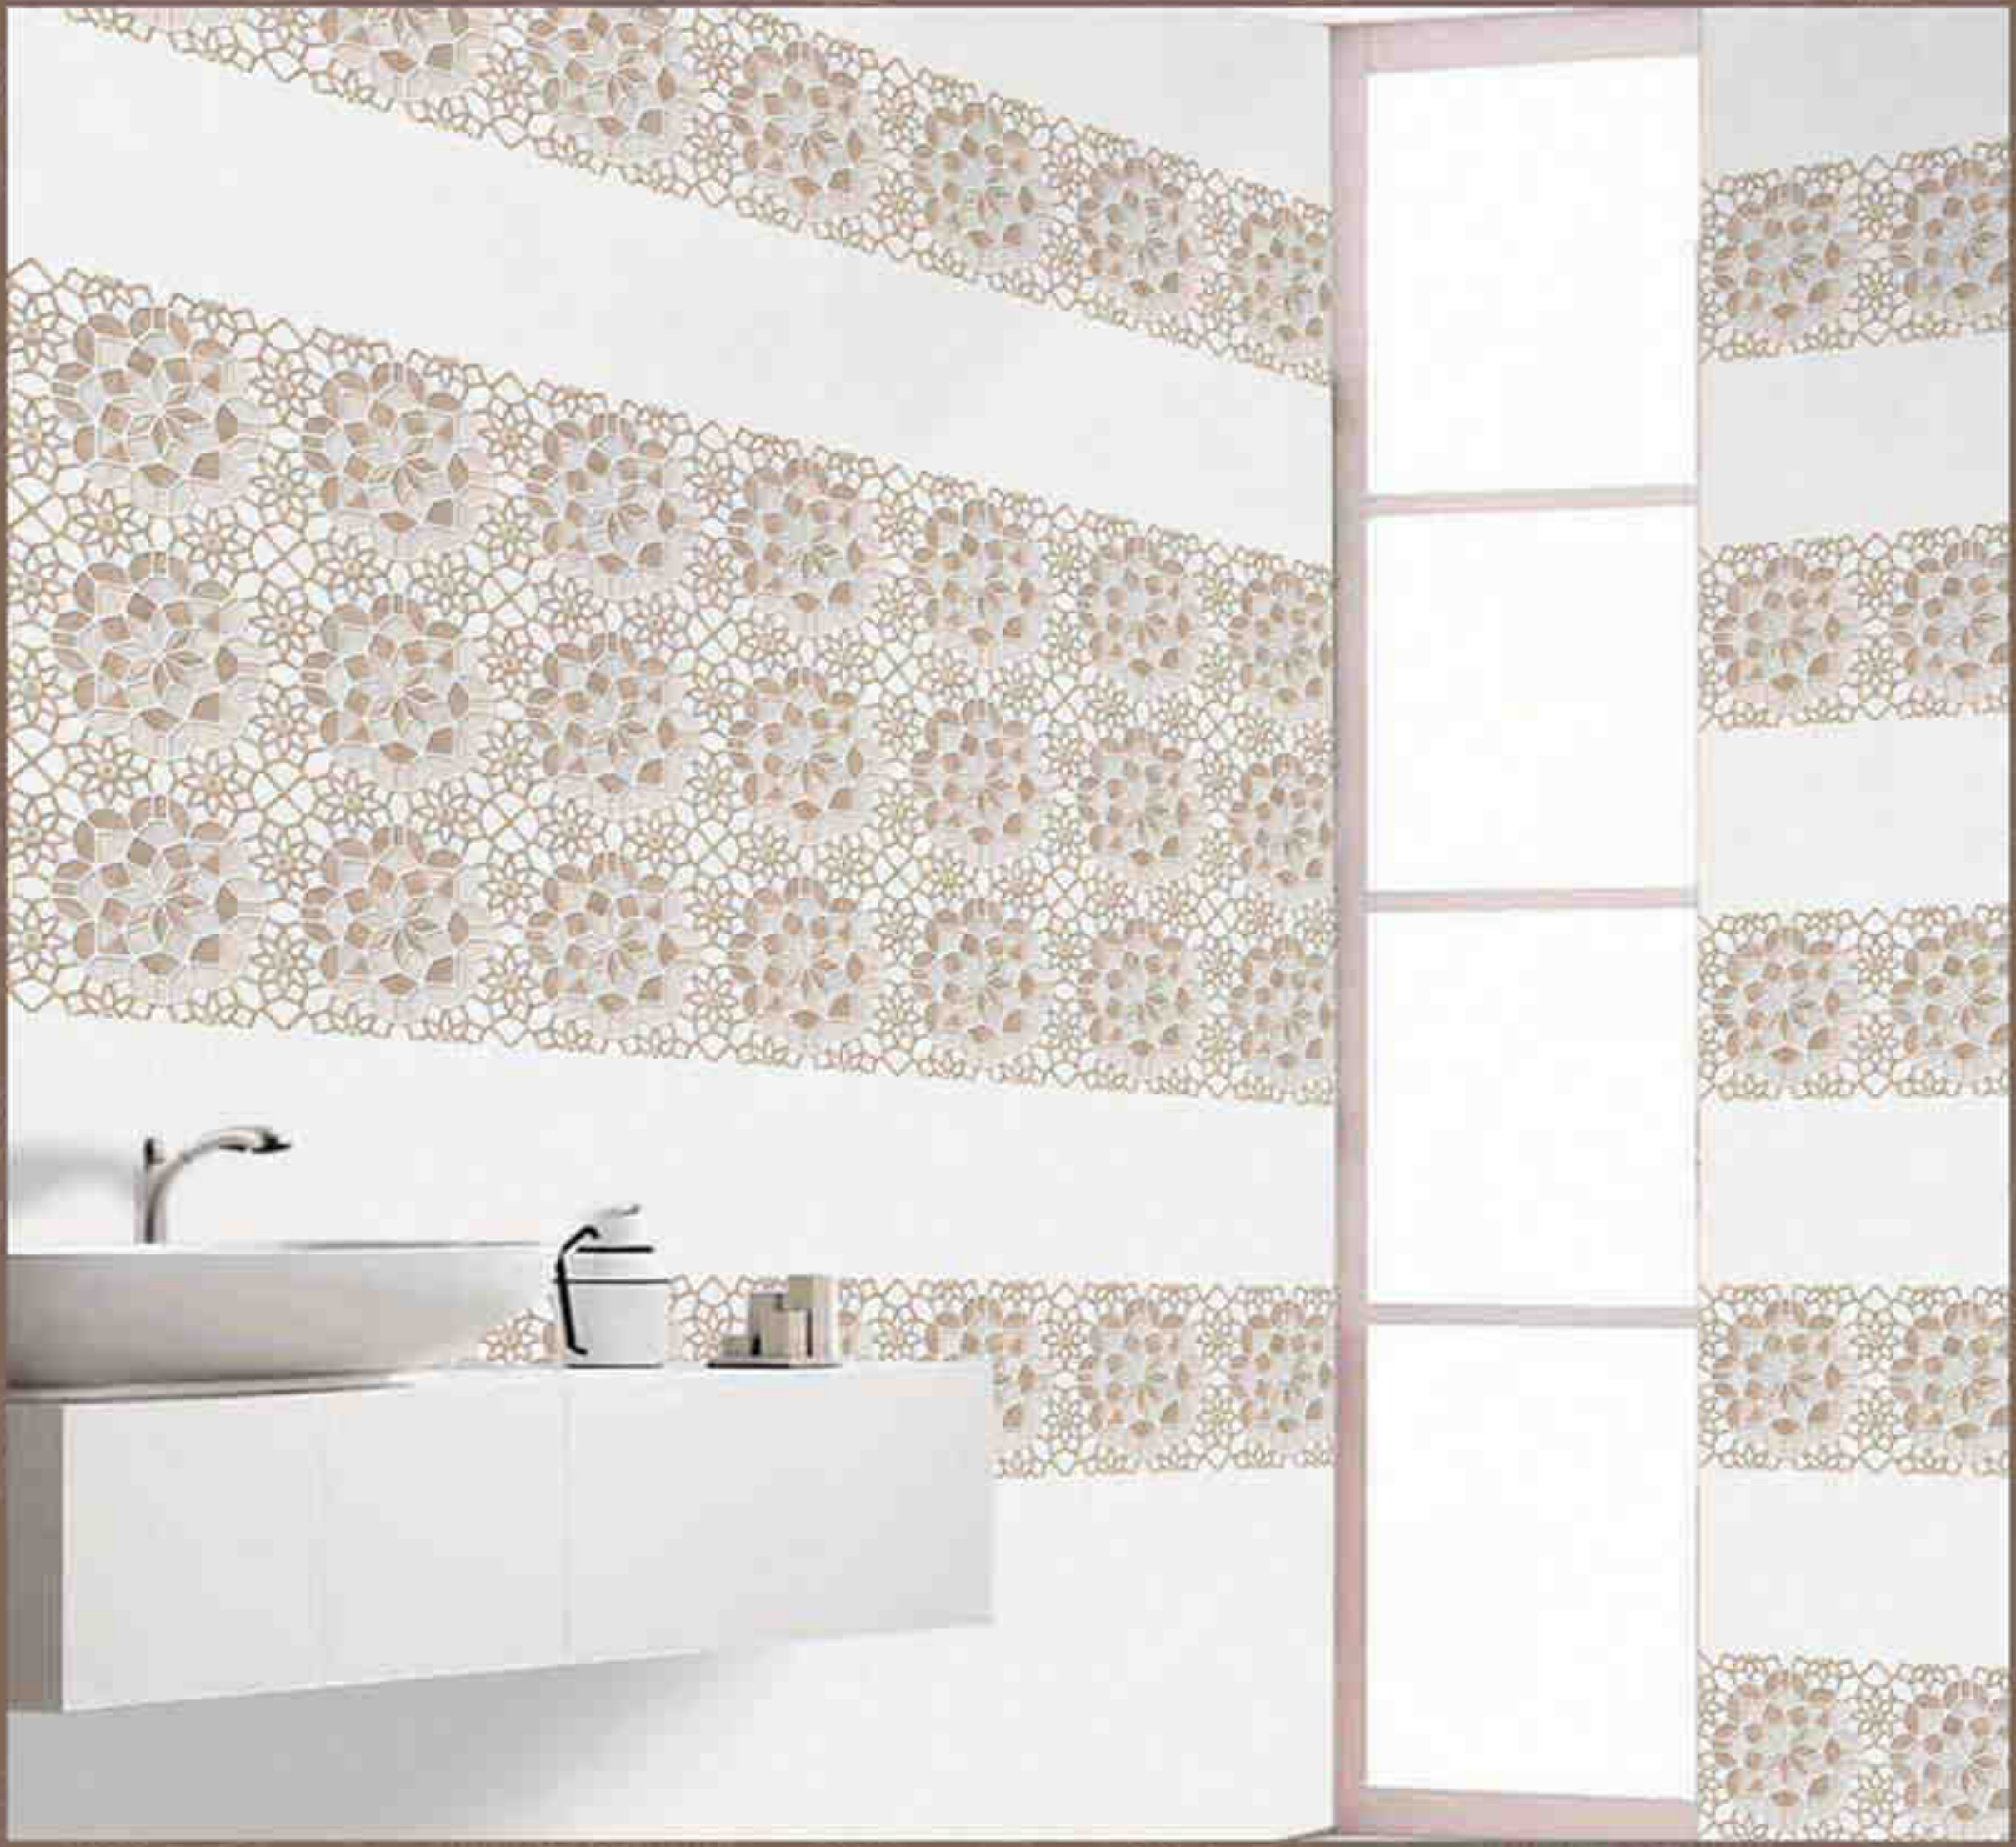

(Random)

3D
TECHNOLOGY

Color

HE

Perfect Solution For Your Dream

WALL TILES COLLECTION

300x
600mm

GLOSSY SERIES