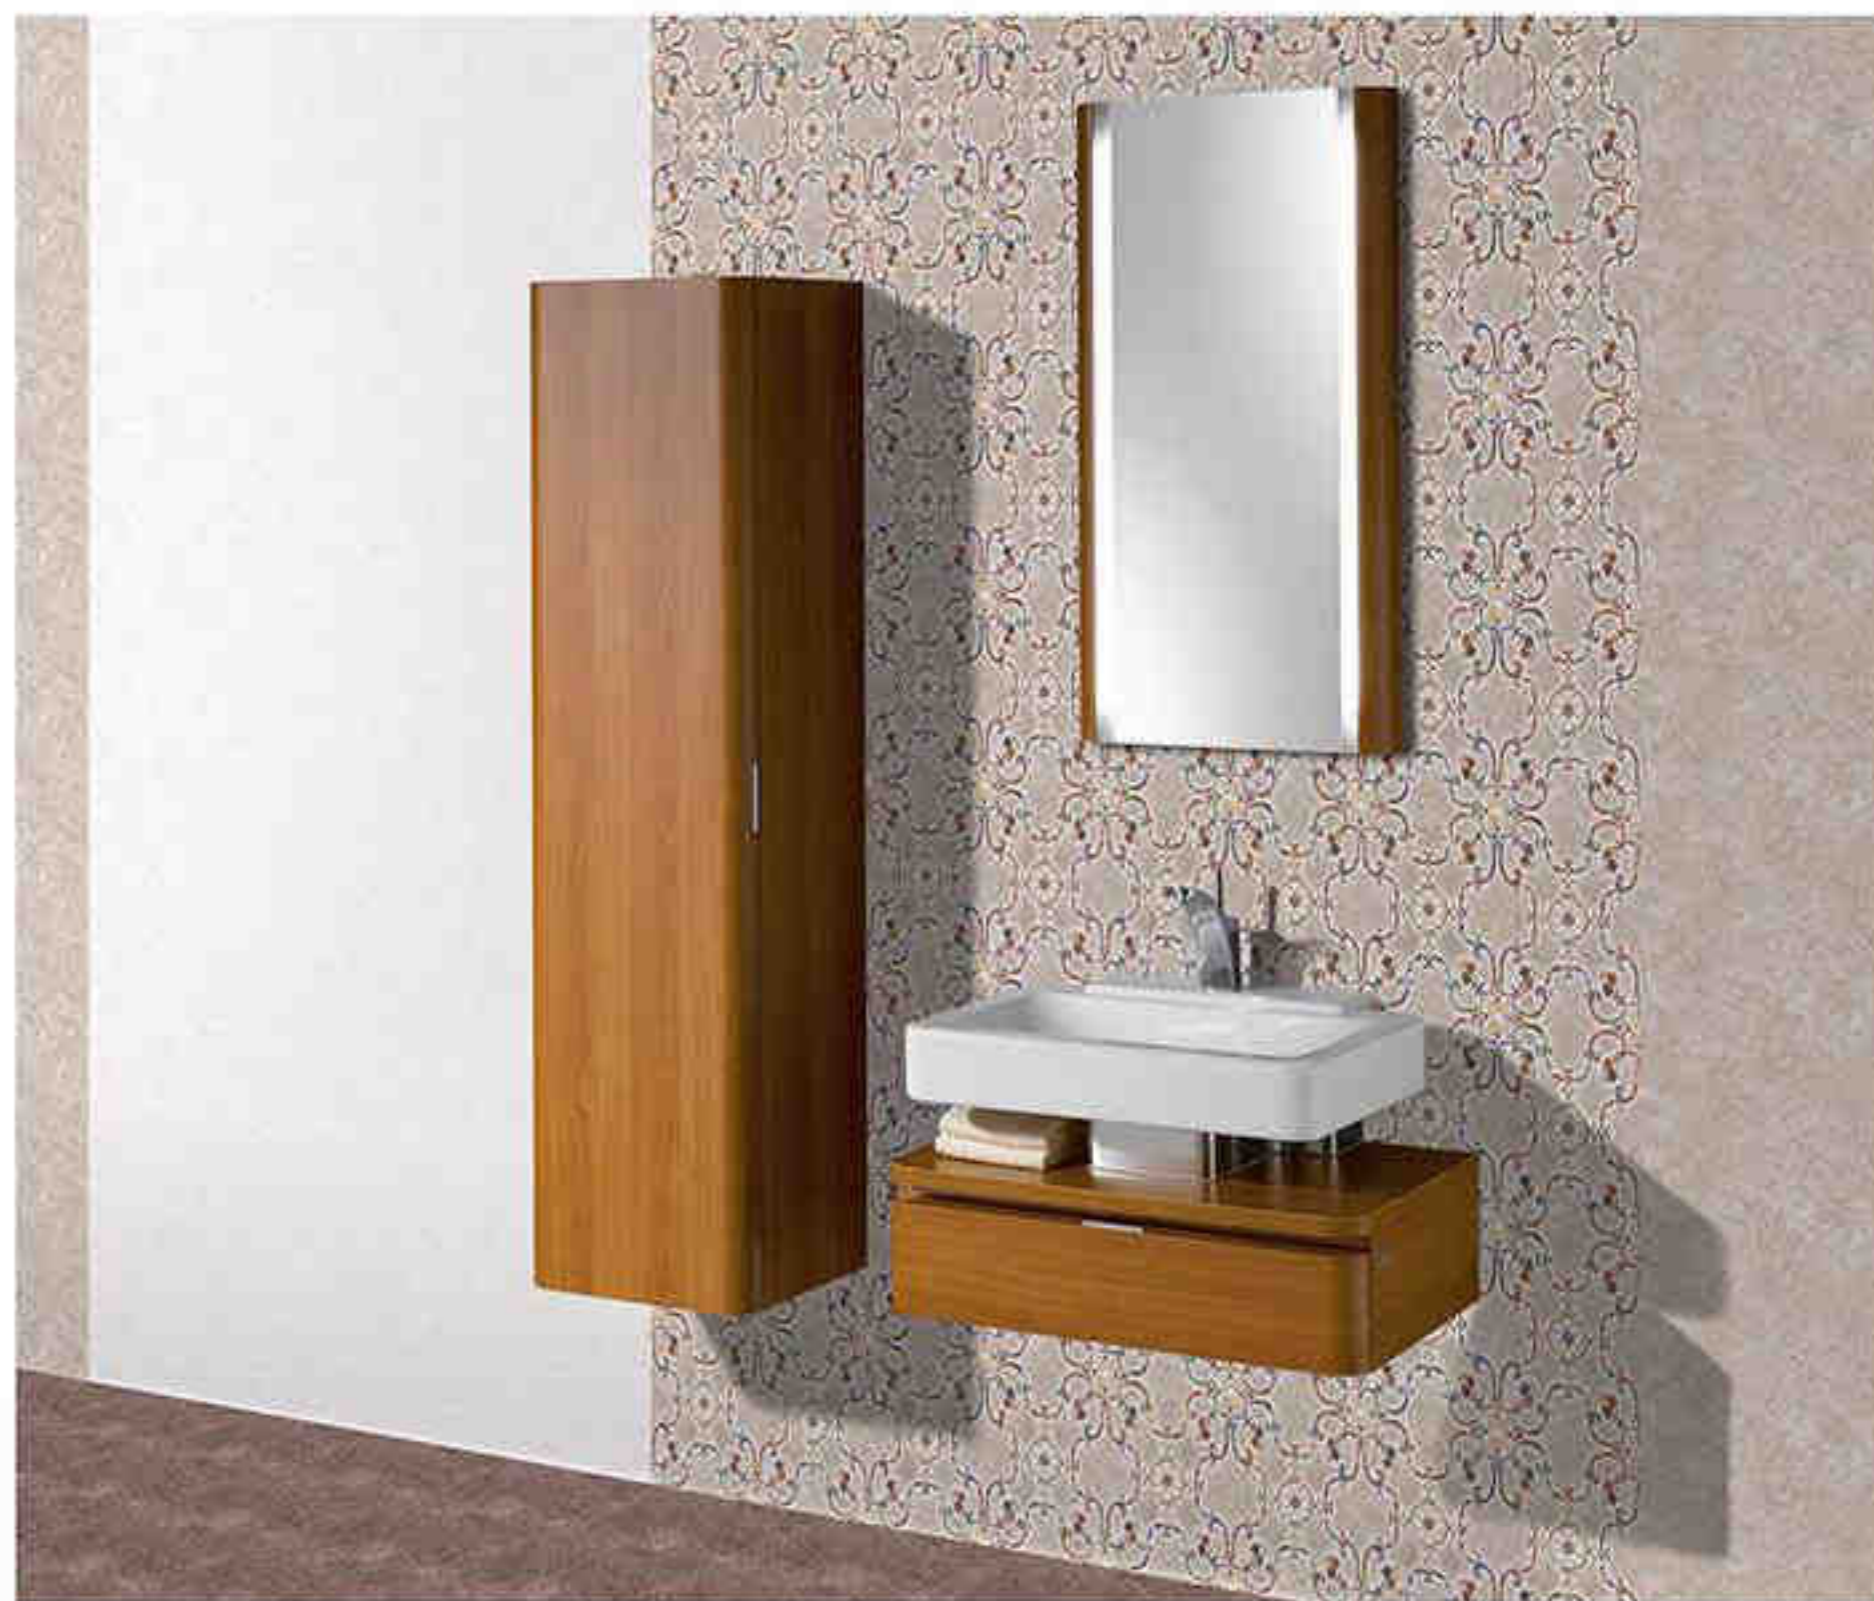

12233 HL-2

12233 DK

HD High definition

JOINT FREE

FREEDOM  
Design

6 Colour  
LED Lighting  
Technology

300x450mm

GLOSSY SERIES

12234 HL-1

12234 DK

HD High definition

JOINT FREE

FREEDOM  
Design

6 Colour  
LED Printing  
Technology