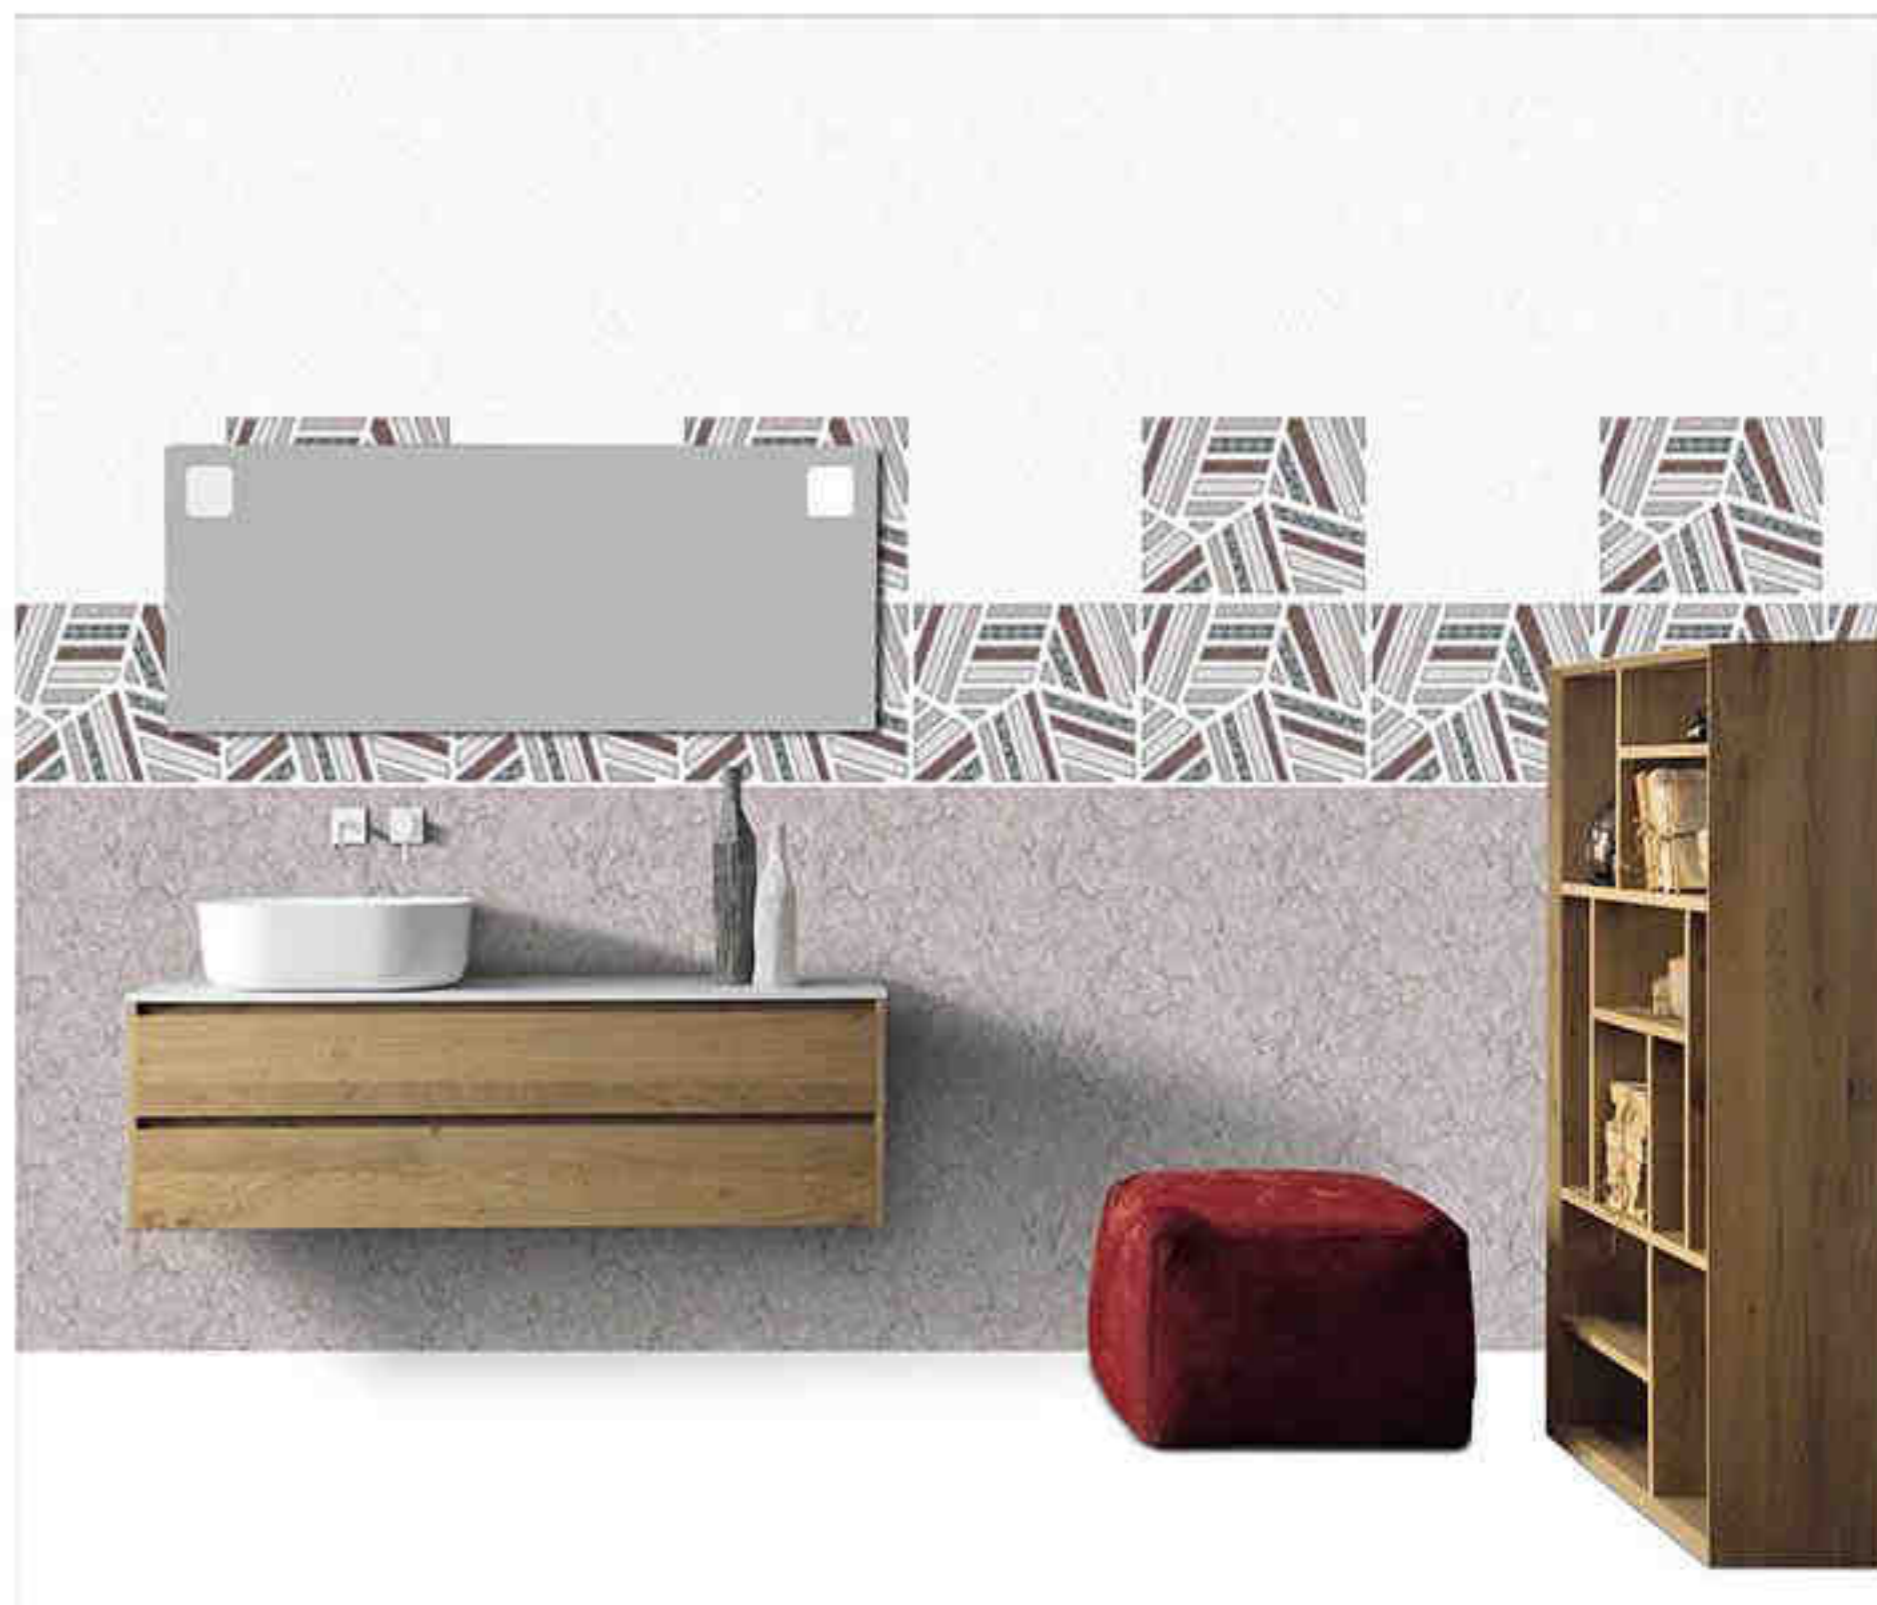

HD High definition

JOINT FREE

FREEDOM  
Design

6 Colour  
LED Lighting  
Technology

300x450mm | GLOSSY SERIES

*Perfect Solution For Your Dream*

12232 LT

12232 HL-1

12232 DK

HD High definition

JOINT FREE

FREEDOM  
Design

6 Colour  
HD Printing  
Technology

300x450mm

GLOSSY SERIES

POLISH