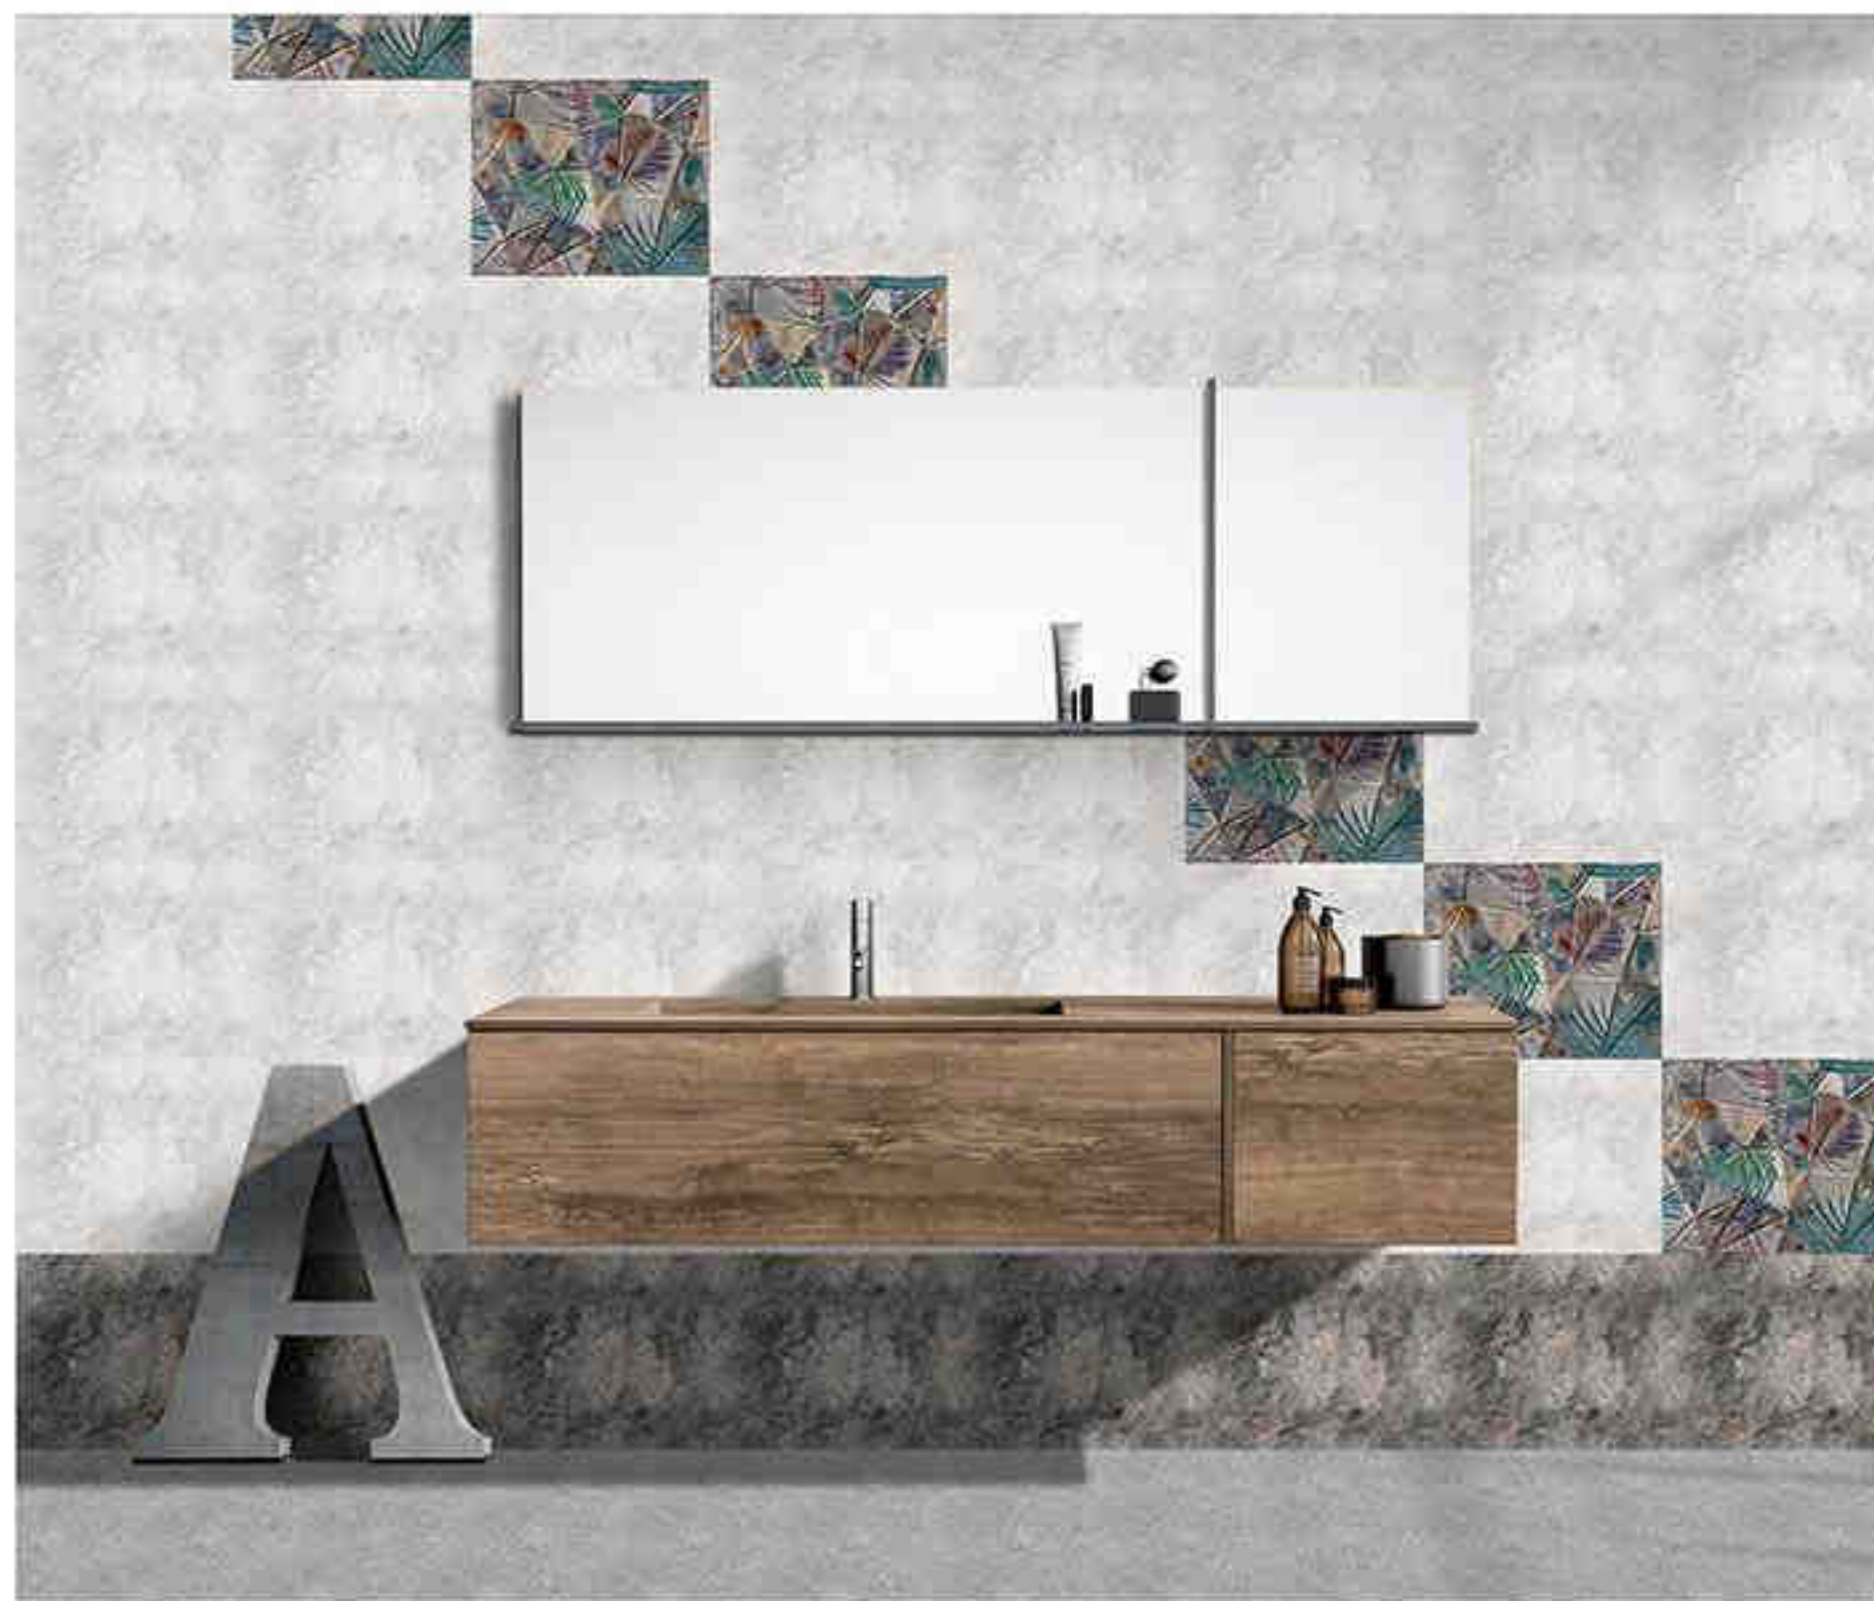

12213 HL-2

12213 D

HD High definition

JOINT FREE

FREEDOM  
Design

6  
CM  
Ultra Thin  
Technology

300x450mm | GLOSSY SERIES

*Perfect Solution For Your Dream*

12214 L

12214 HL-1

12214 D

HD High definition

JOINT FREE

FREEDOM  
Design

6  
Clear  
Coating  
Technology

300x450mm | GLOSSY SERIES