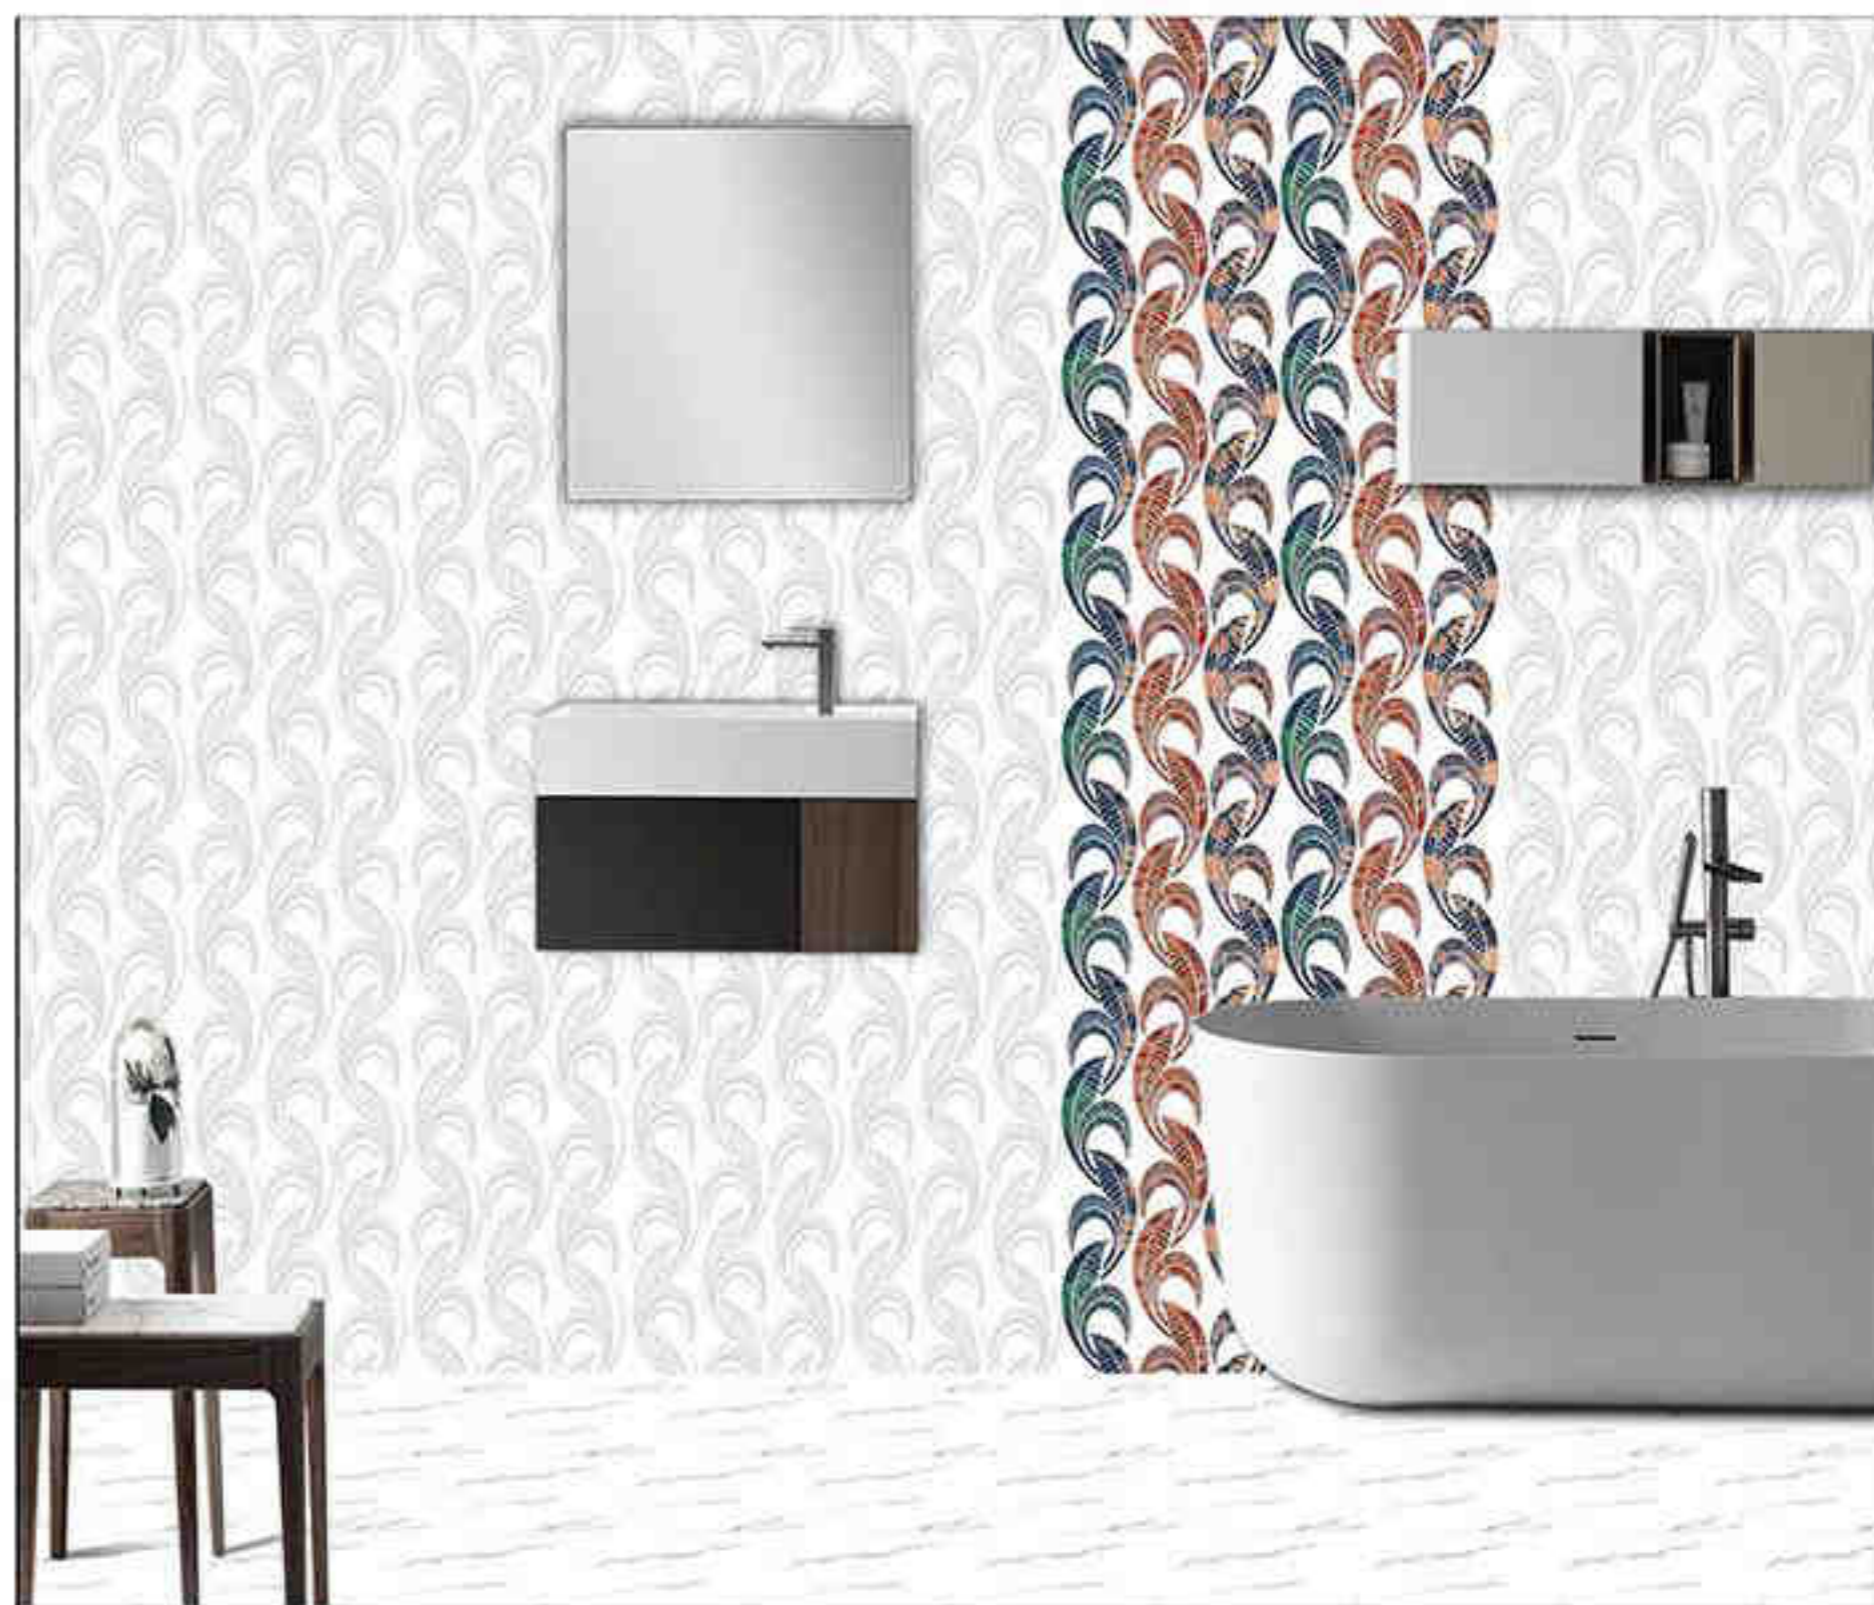

HD High definition

JOINT FREE

FREEDOM  
Design

6  
CM  
Ultra Strong  
Technology

300x450mm

GLOSSY SERIES

POLISH

FROST RESIST

STAIN FREE

WALL TILES

FLOOR TILES

THICKNESS

Perfect Solution For Your Dream

12228 LT

12228 HL-1

HD High definition

JOINT FREE

FREEDOM  
Design

6  
Clear  
HD Printing  
Technology

300x450mm

GLOSSY SERIES

POLISH

FROST  
RESIST

STAIN  
FREE