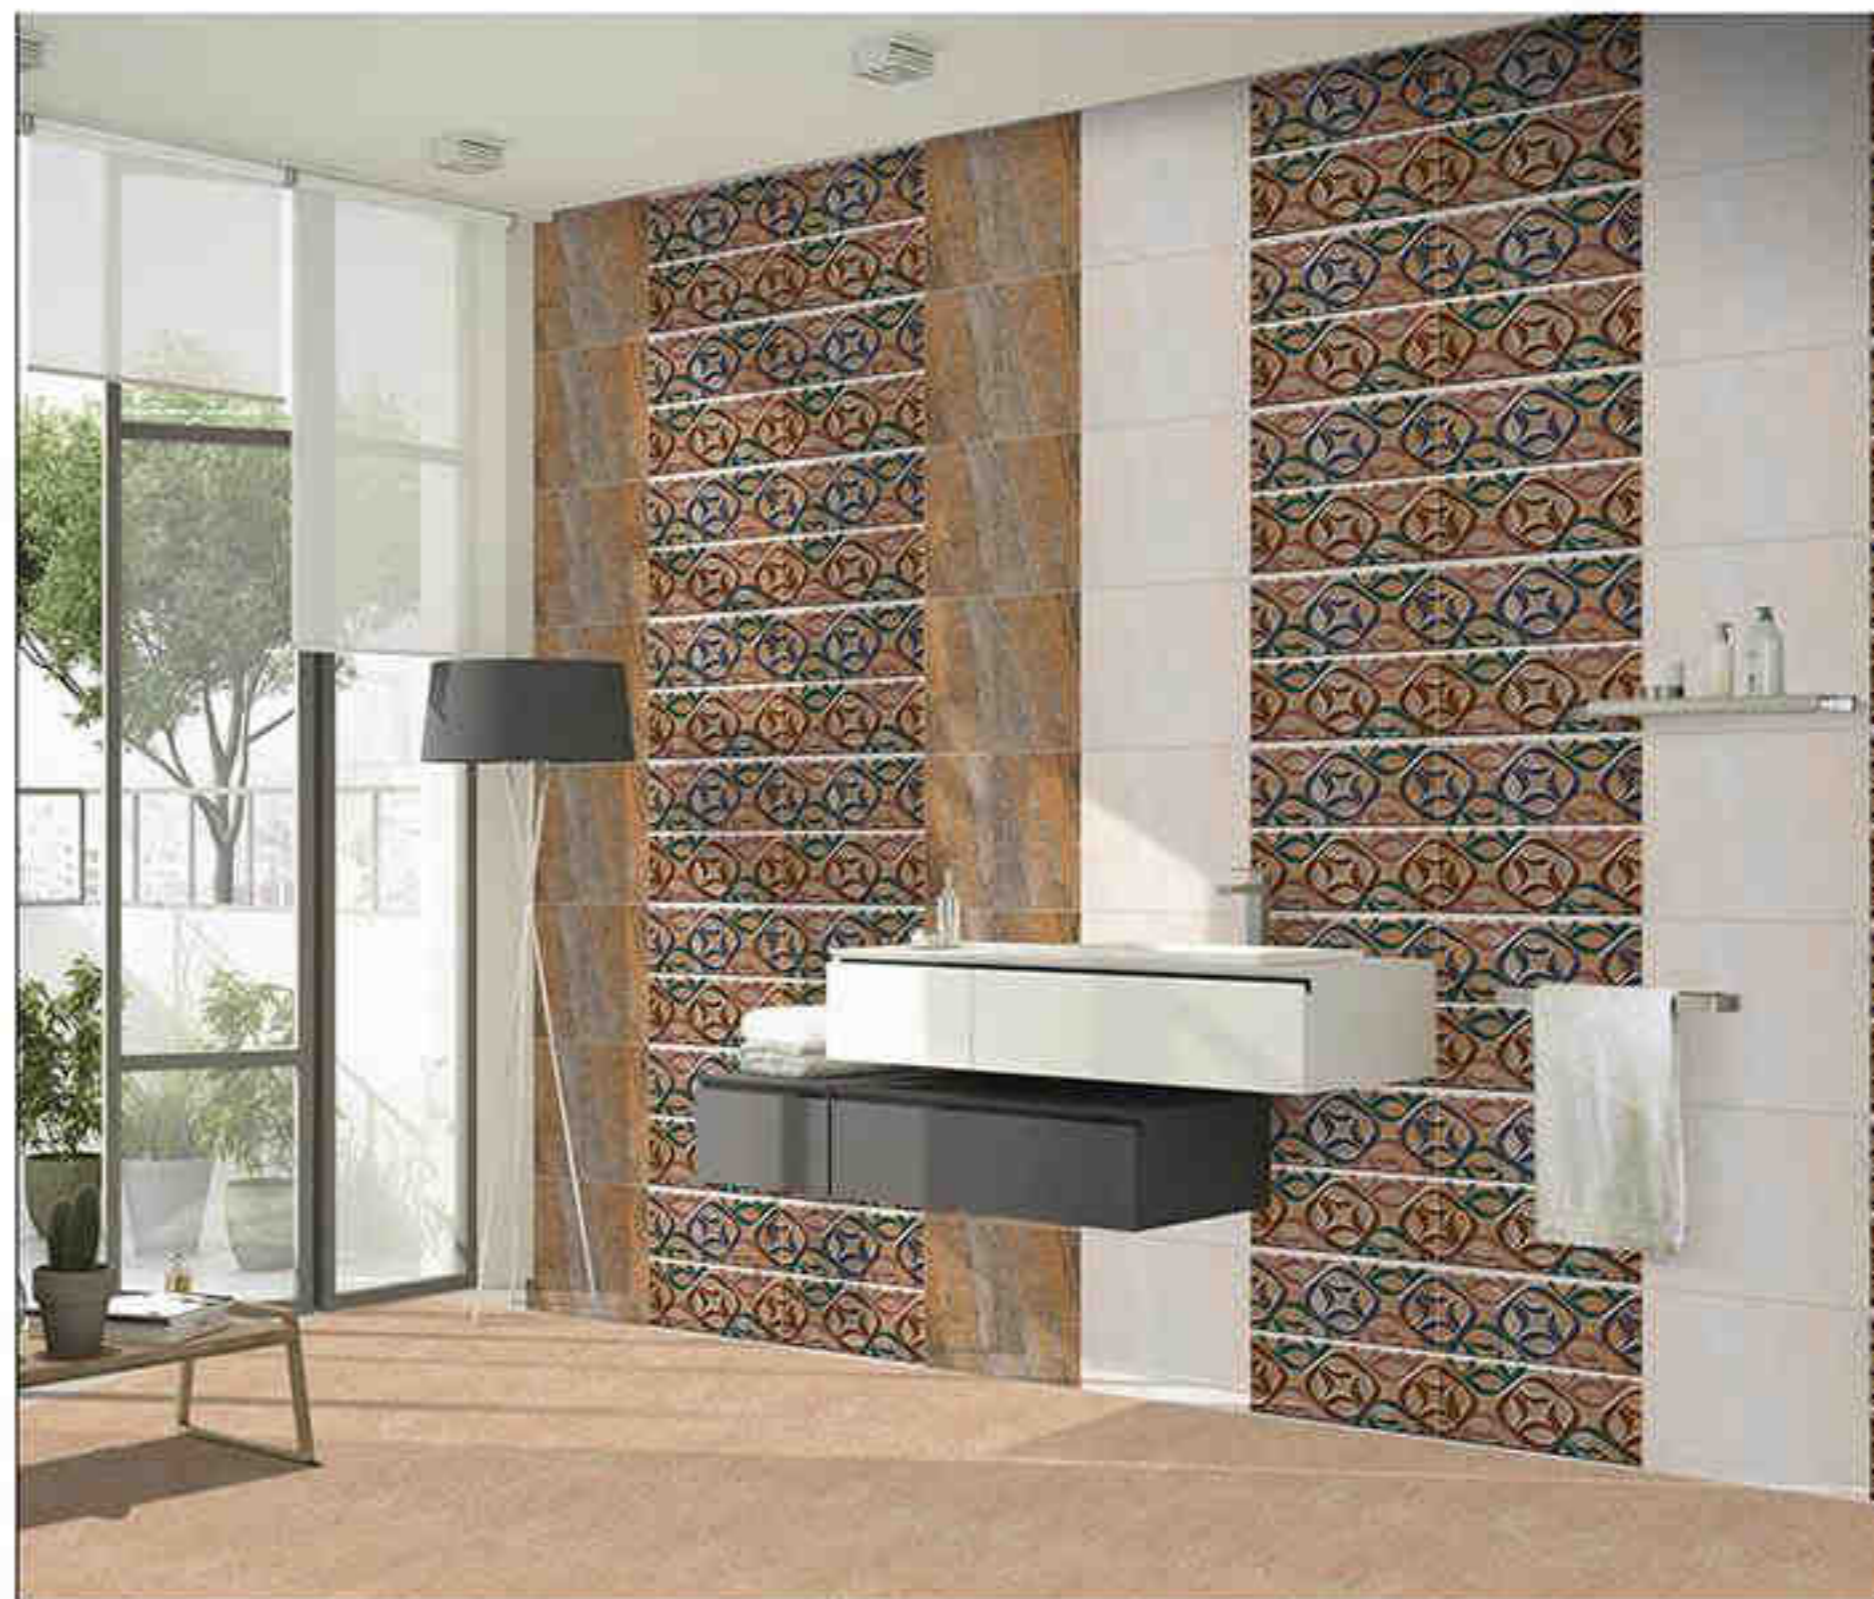

JOINT FREE

FREEDOM  
Design

6  
CMR  
Ceramic  
Technology

300x450mm

GLOSSY SERIES

POLISH

FROST RESIST

STAIN FREE

WALL TILES

FLOOR TILES

THICKNESS

Perfect Solution For Your Dream

12226 LT

12226 HL-1

12226 DK

HD High definition

JOINT FREE

FREEDOM  
Design

6  
CM  
Ultra Strong  
Technology

300x450mm

GLOSSY SERIES

POLISH

FROST  
RESIST

STAIN  
FREE

HD High definition

JOINT FREE

FREEDOM  
Design

6  
CM  
Ultra Strong  
Technology

300x450mm

GLOSSY SERIES

POLISH

FROST RESIST