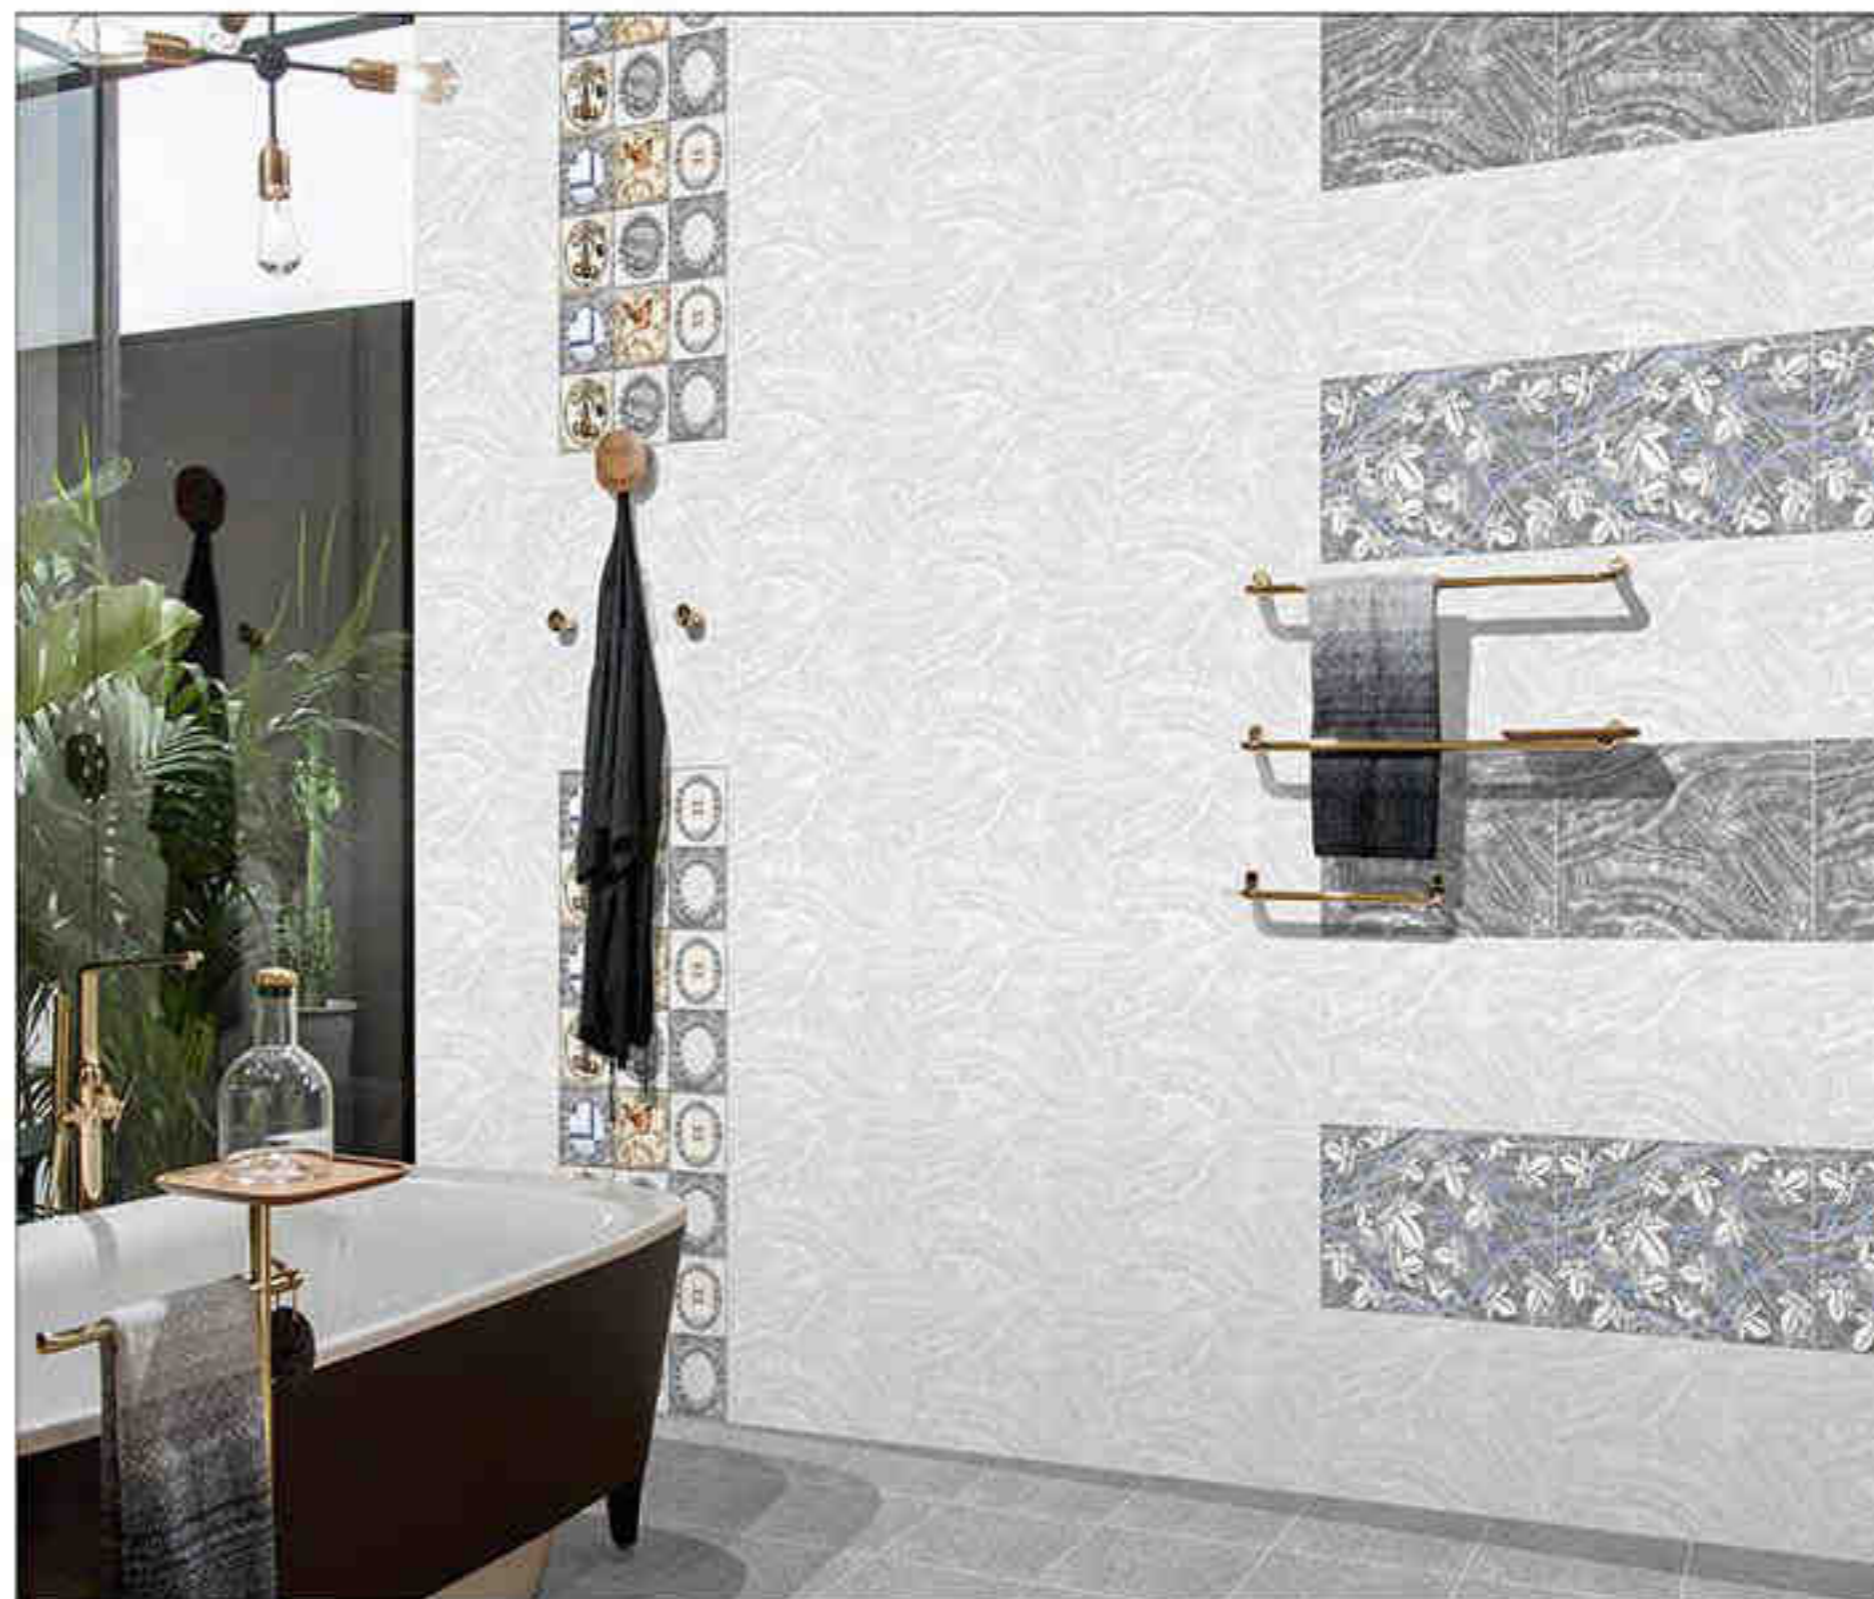

THICKNESS

Perfect Solution For Your Dream

12206 L

12206 HL-1

12206 HL-2

12206 D

HD High definition

JOINT FREE

FREEDOM  
Design

6  
CM  
Ultra  
Thin  
Technology

300x450mm

GLOSSY SERIES

POLISH

FROST RESIST

STAIN FREE

WALL TILES