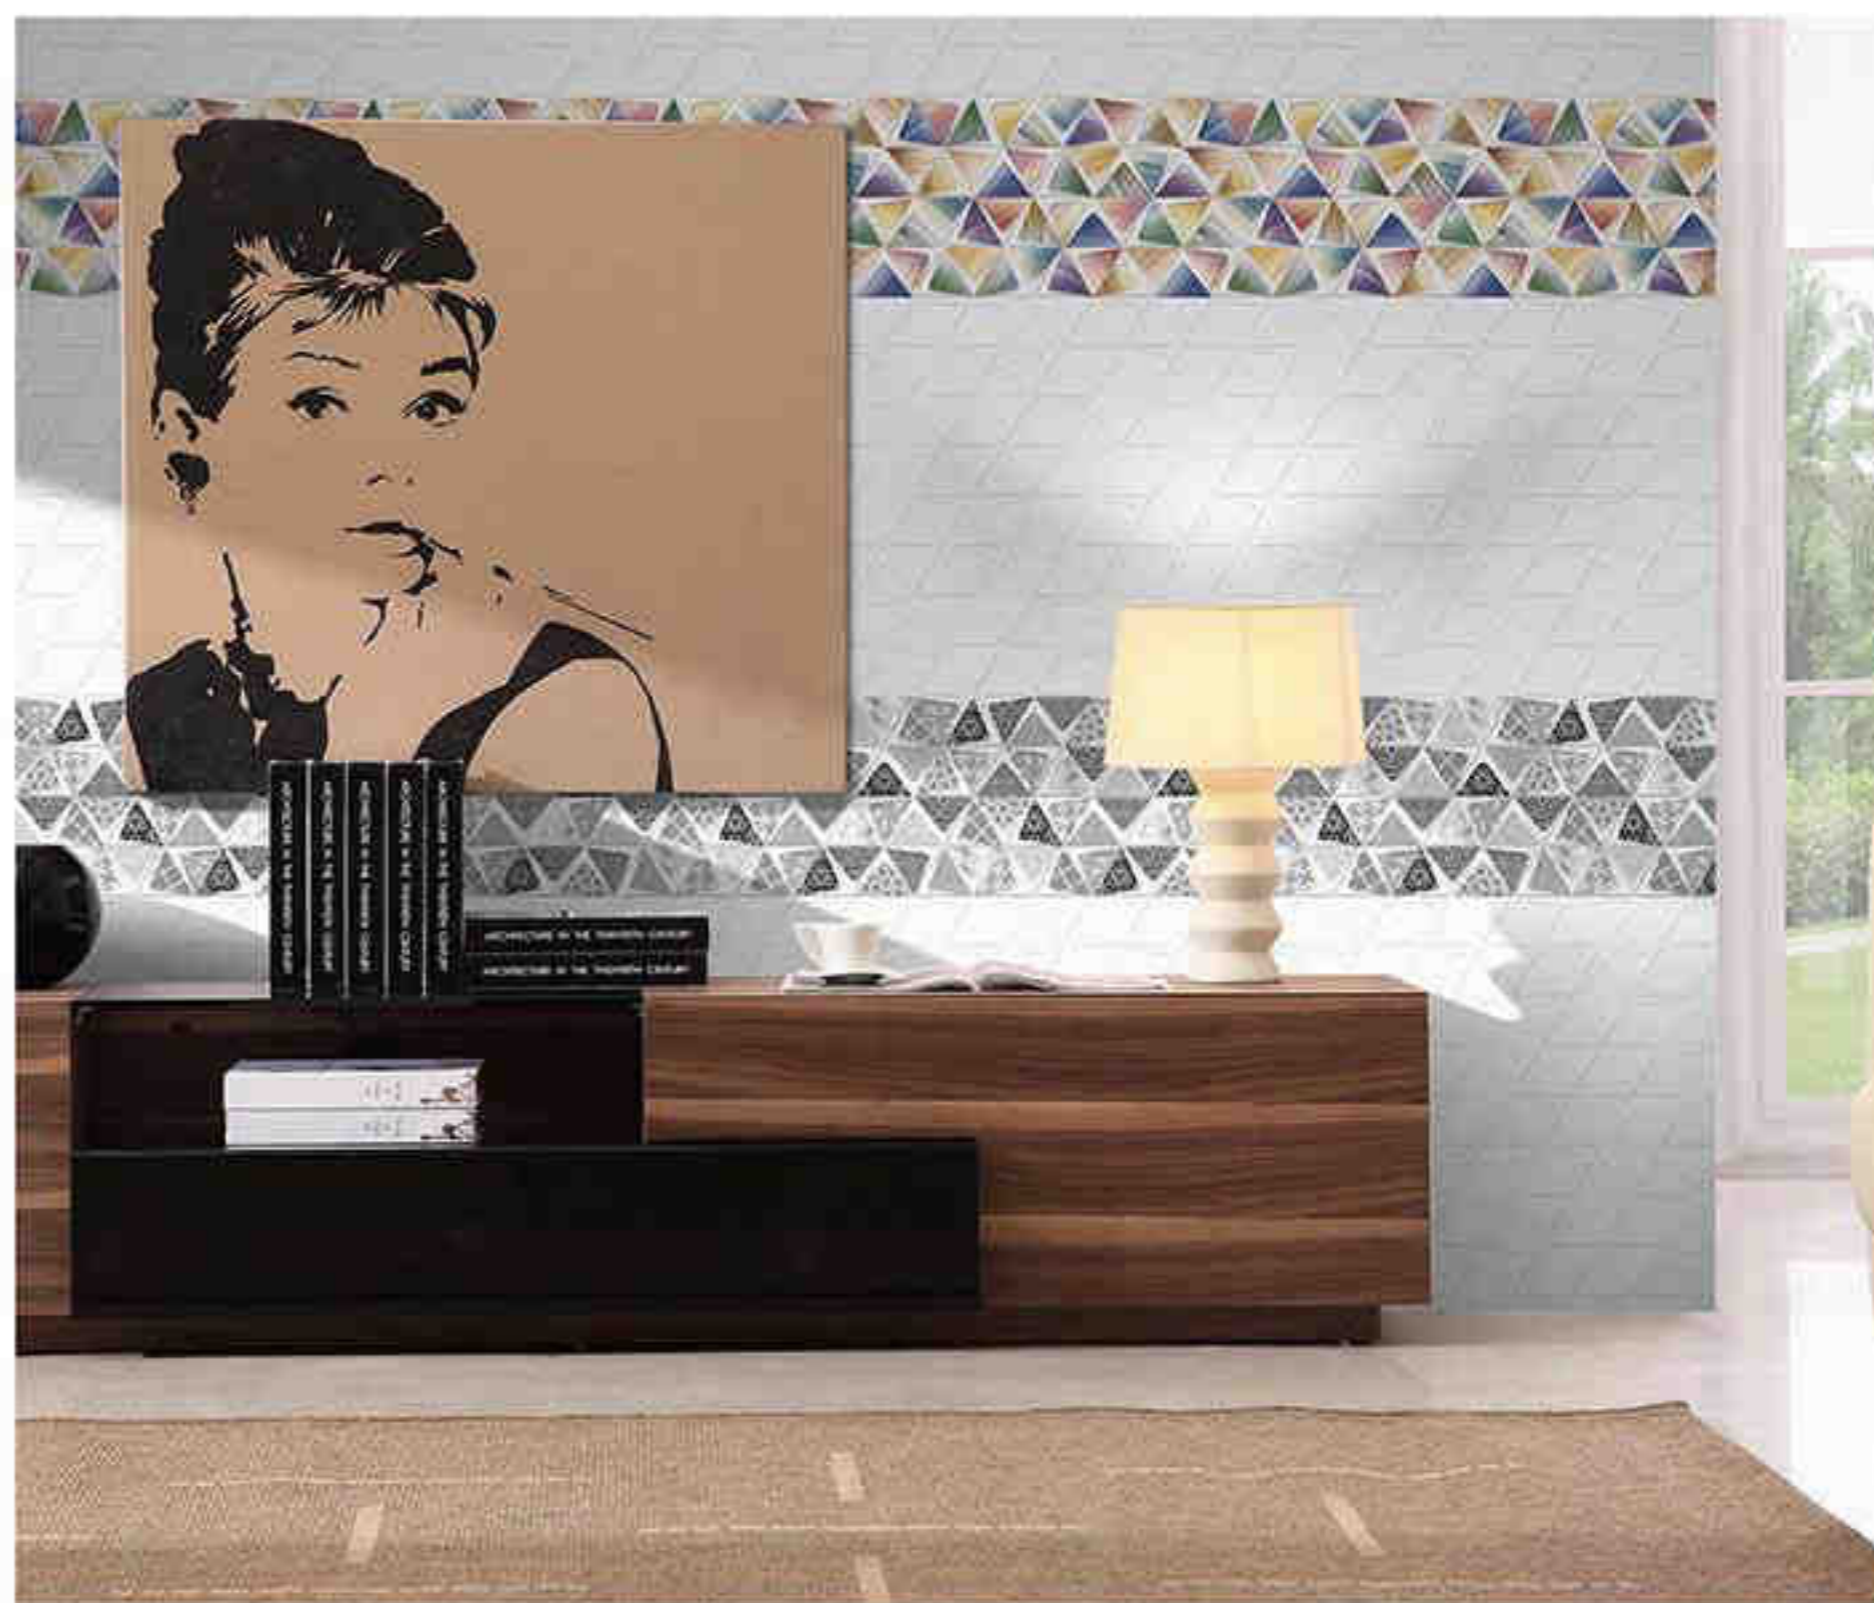

HD High definition

JOINT FREE

FREEDOM  
Design

6mm  
Ultra Thin  
Technology

300x450mm

GLOSSY SERIES

POLISH

FROST  
RESIST