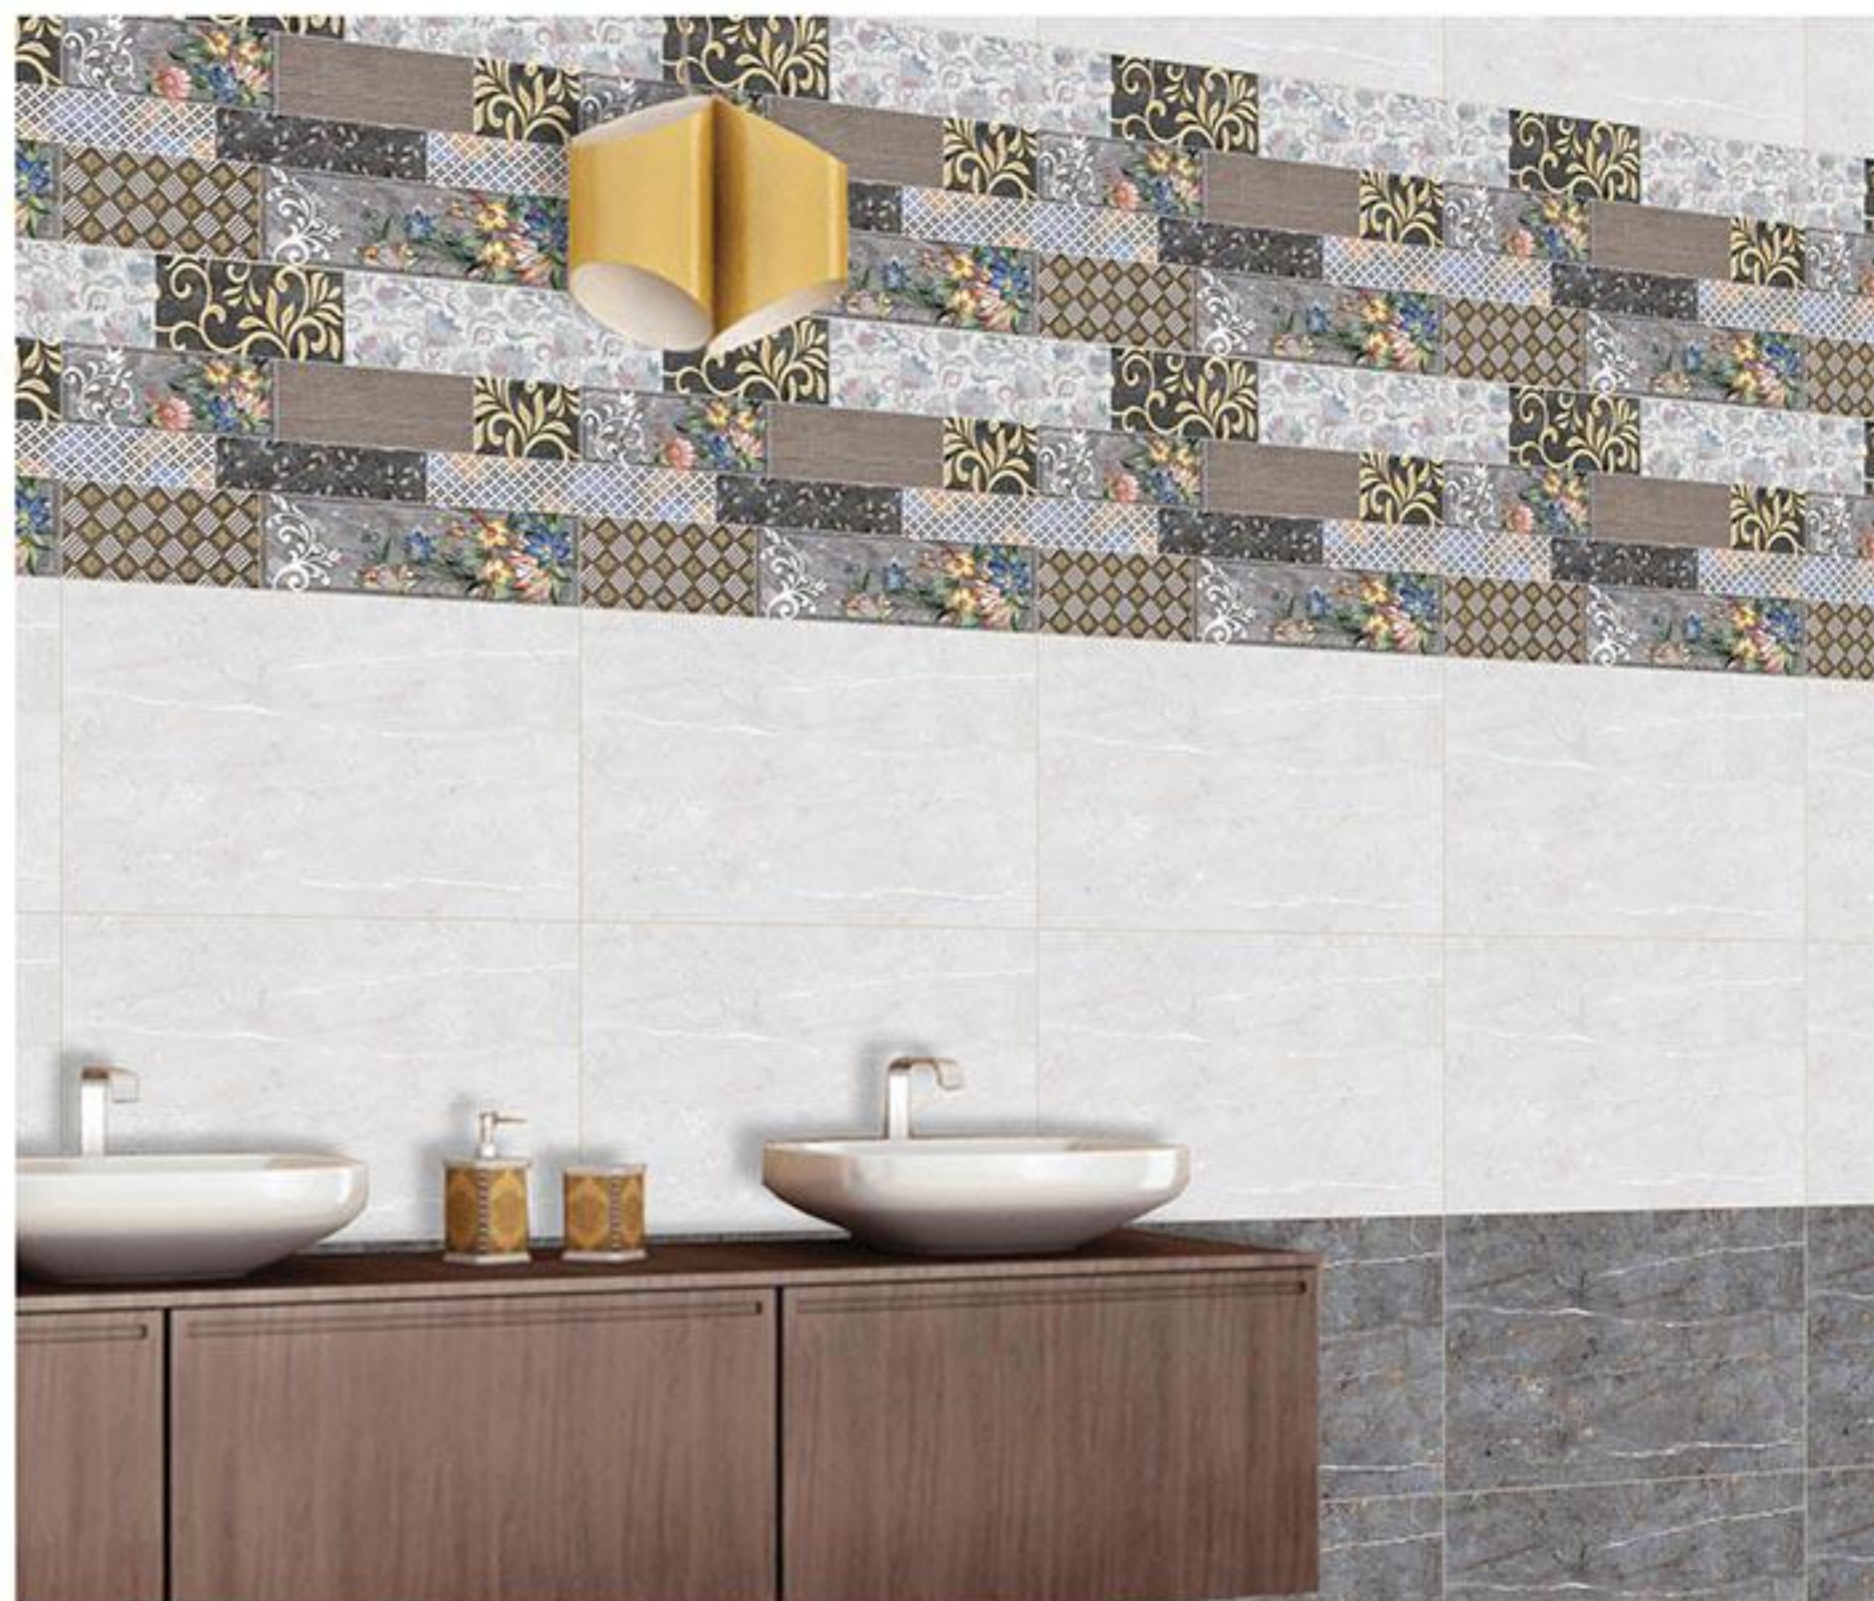

HD High definition

JOINT FREE

RANDOM Design

6 Colour HD Printing Technology