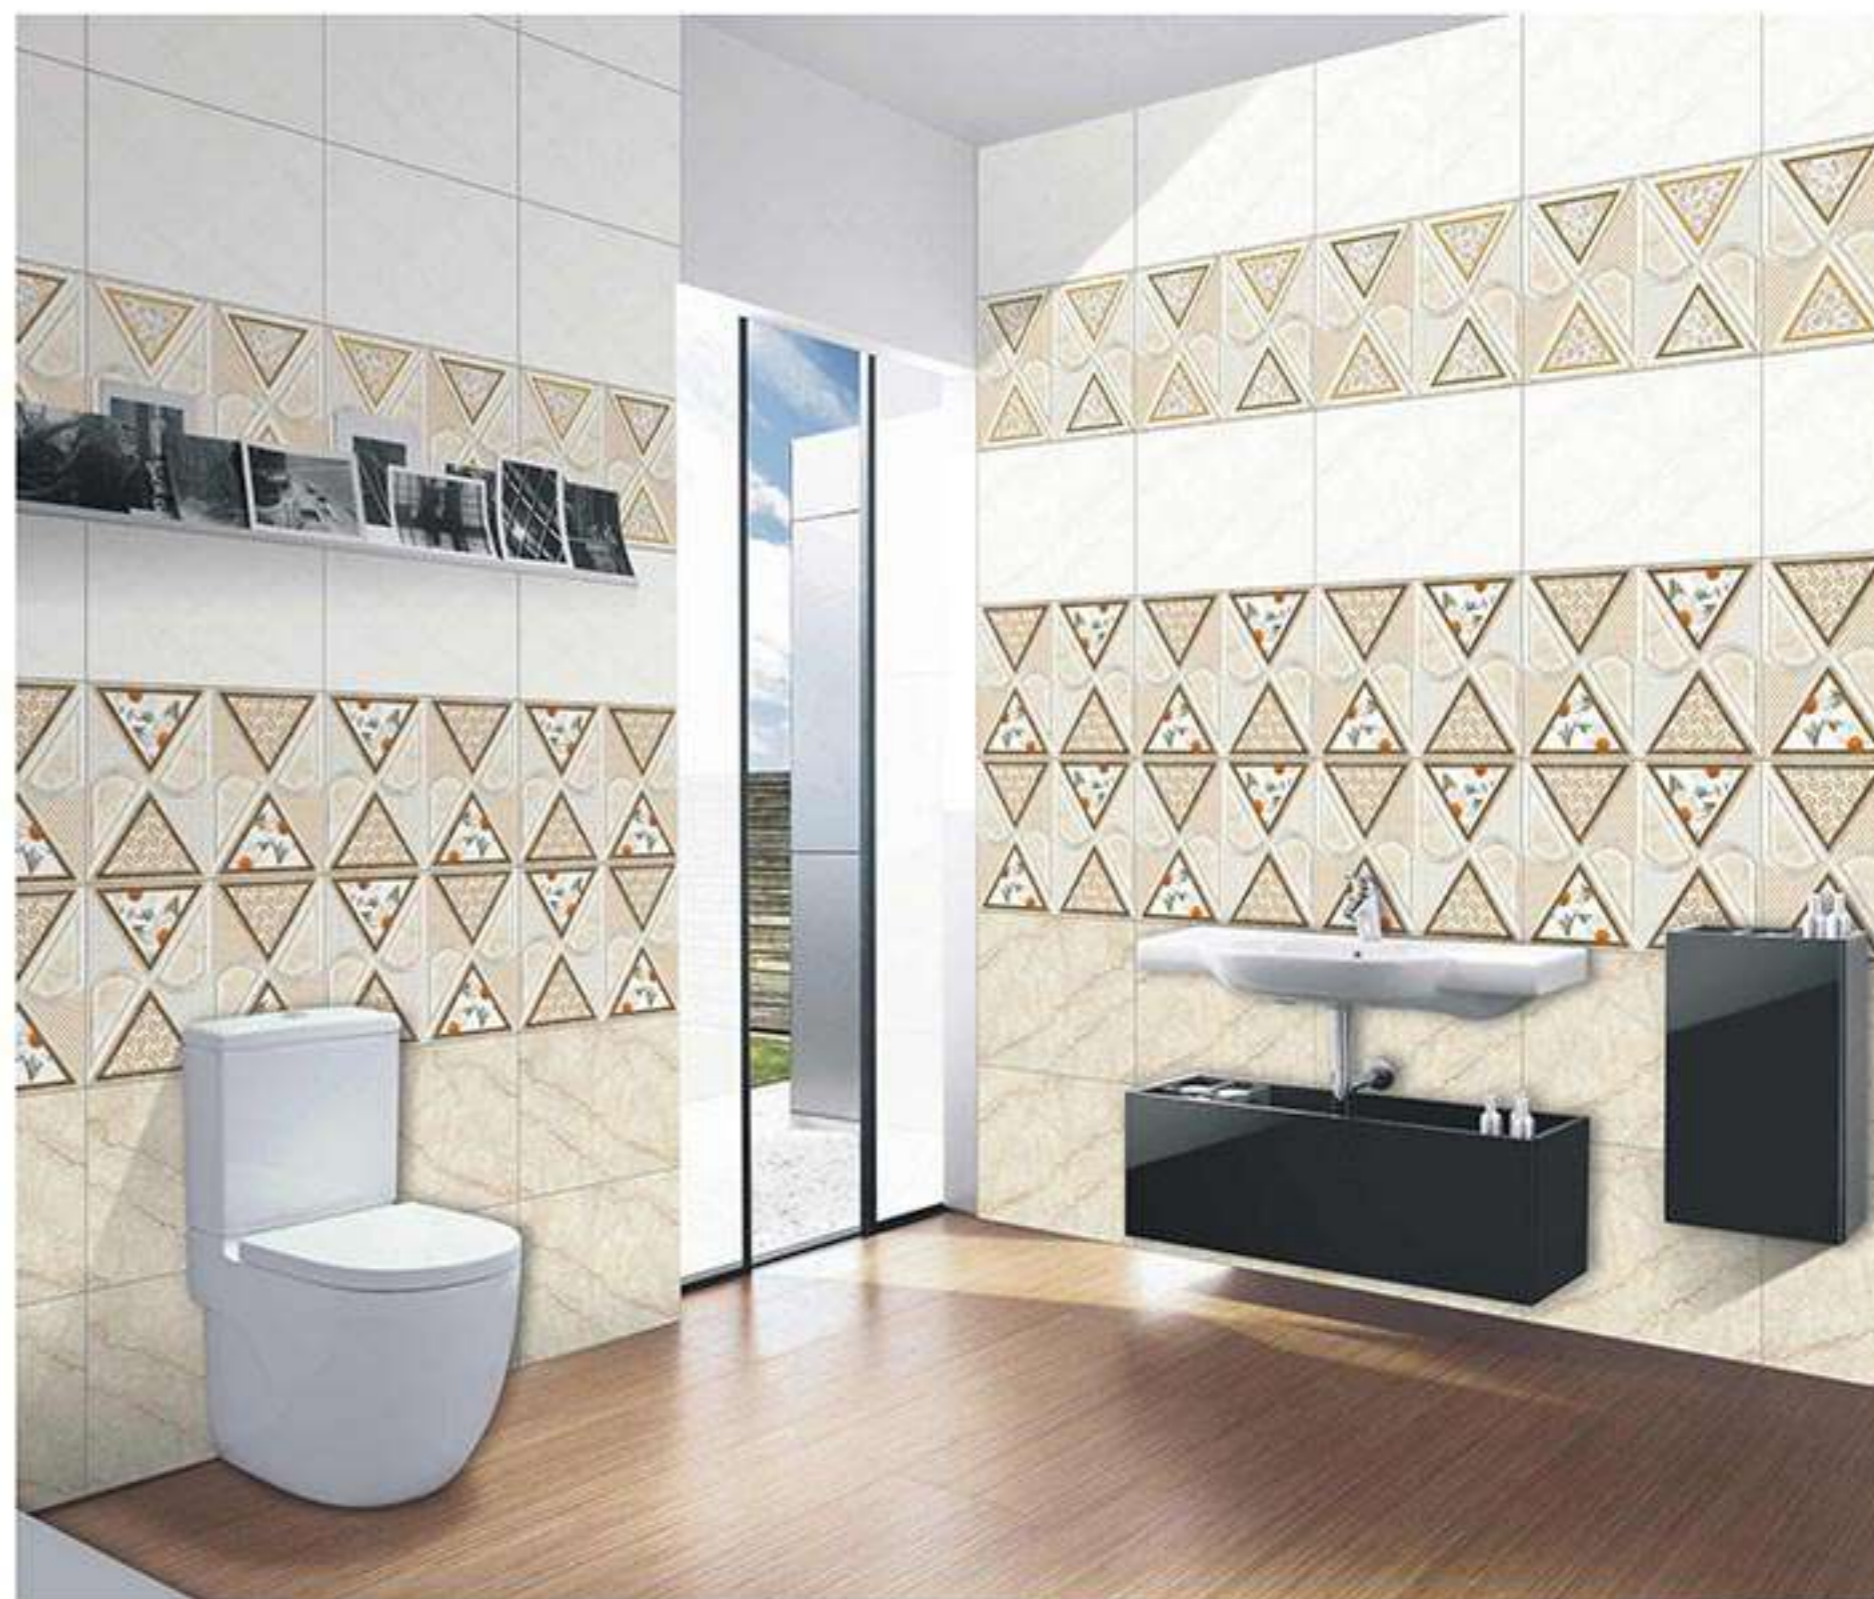

12056 D

12056 HL-2

HD High definition

JOINT FREE

FREEDOM Design

6 Colour HD Printing Technology

300x450mm

GLOSSY SERIES