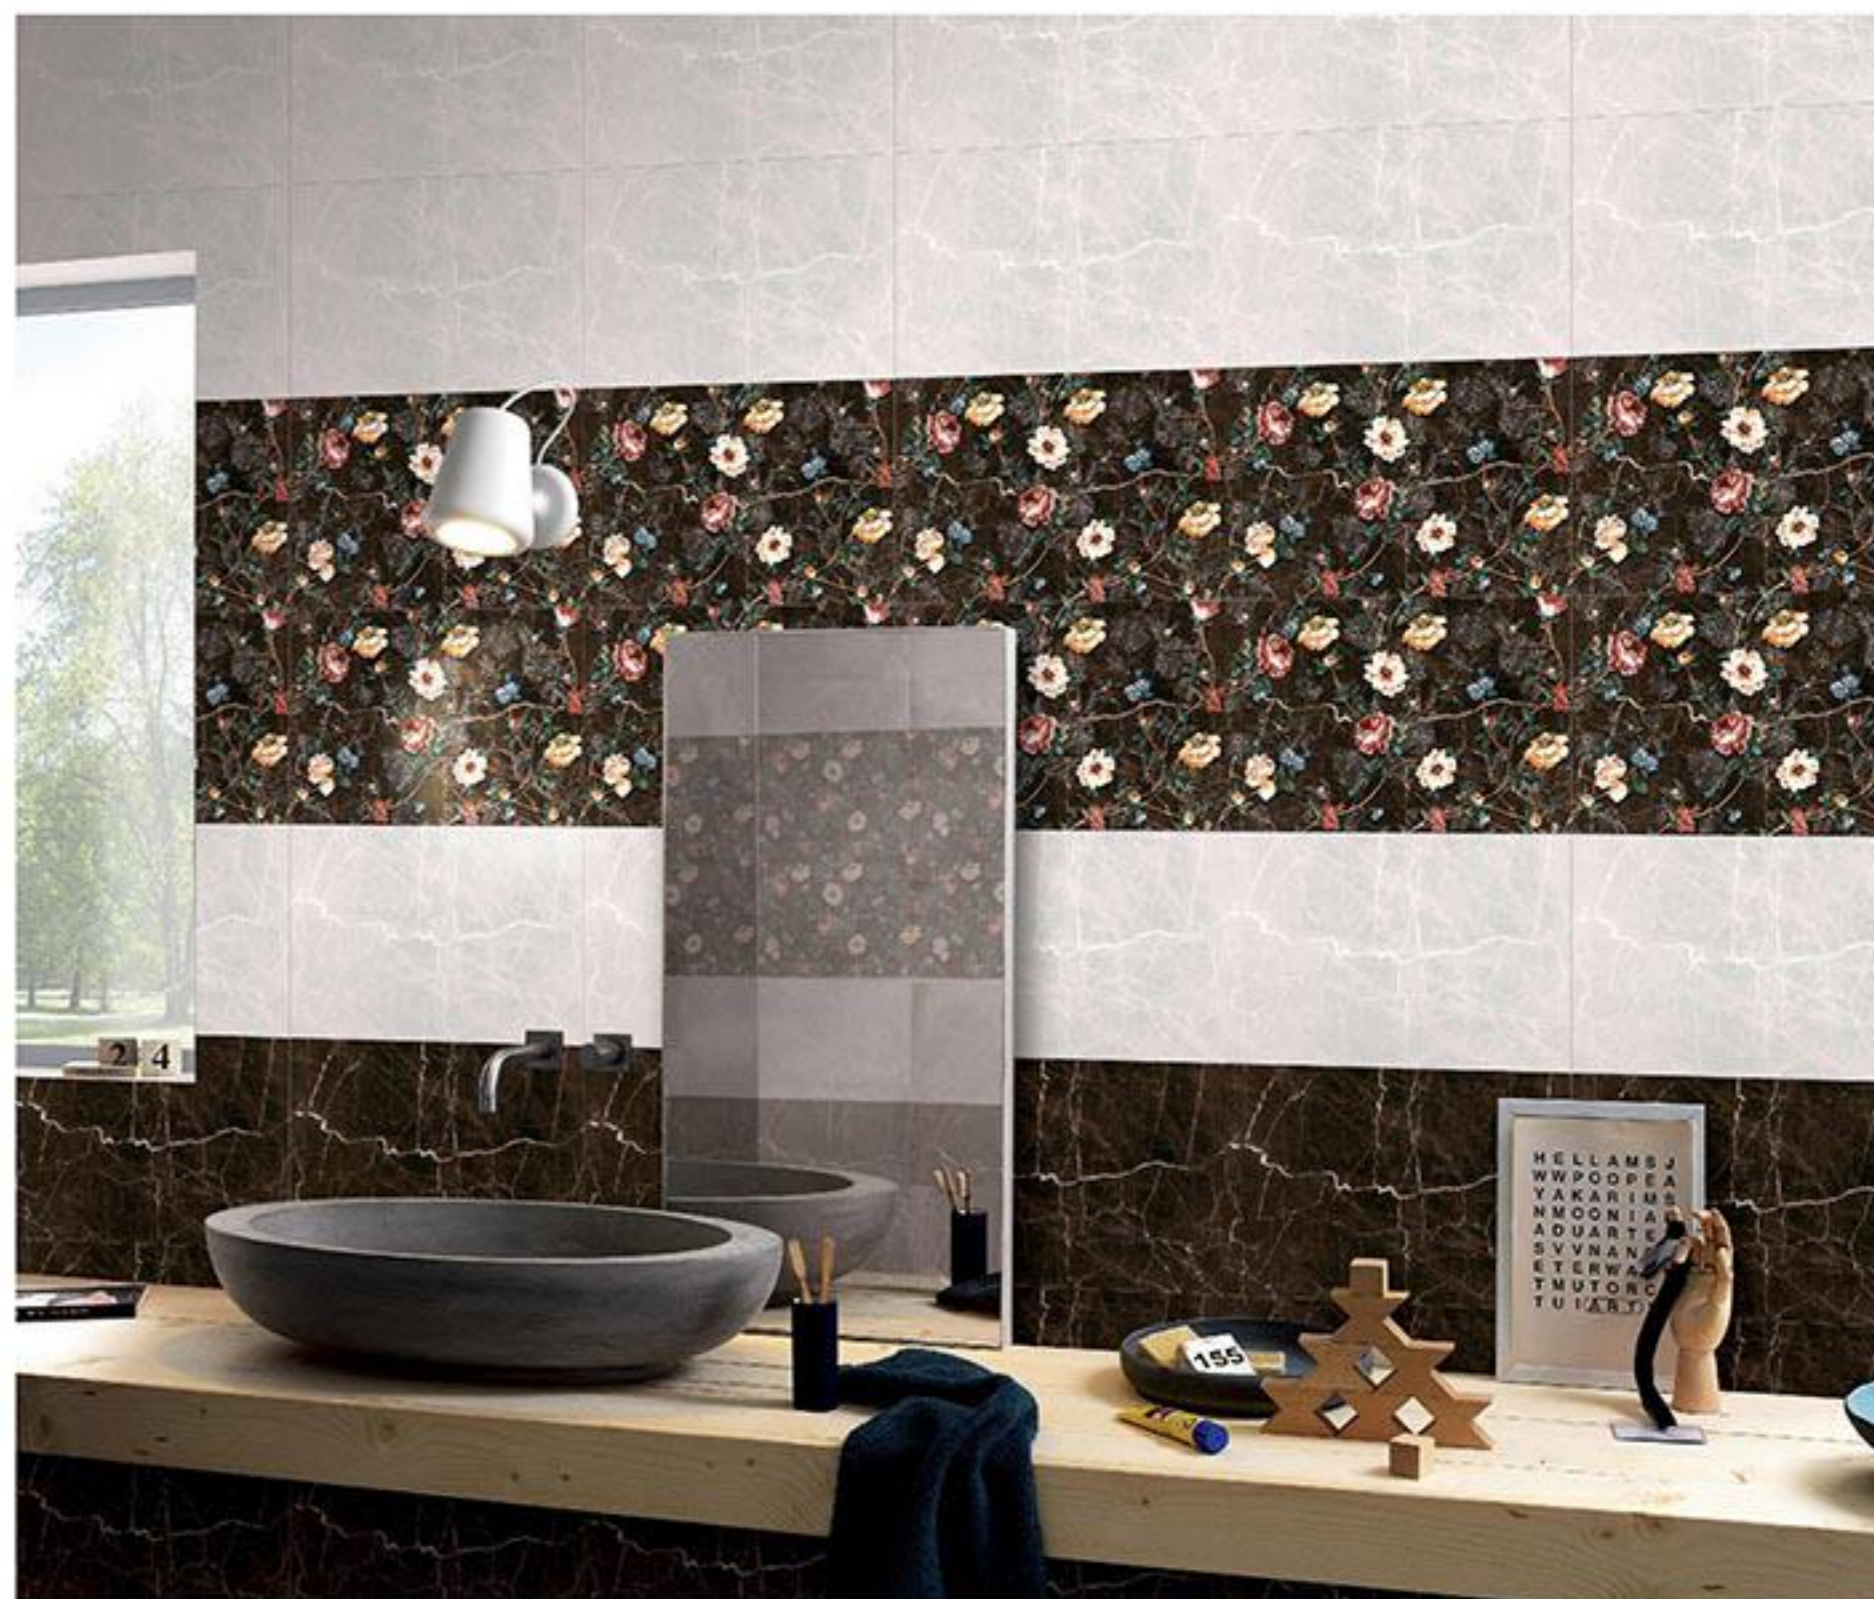

HD High definition

JOINT FREE

RANDOM Design

6 Colour 3D Printing Technology