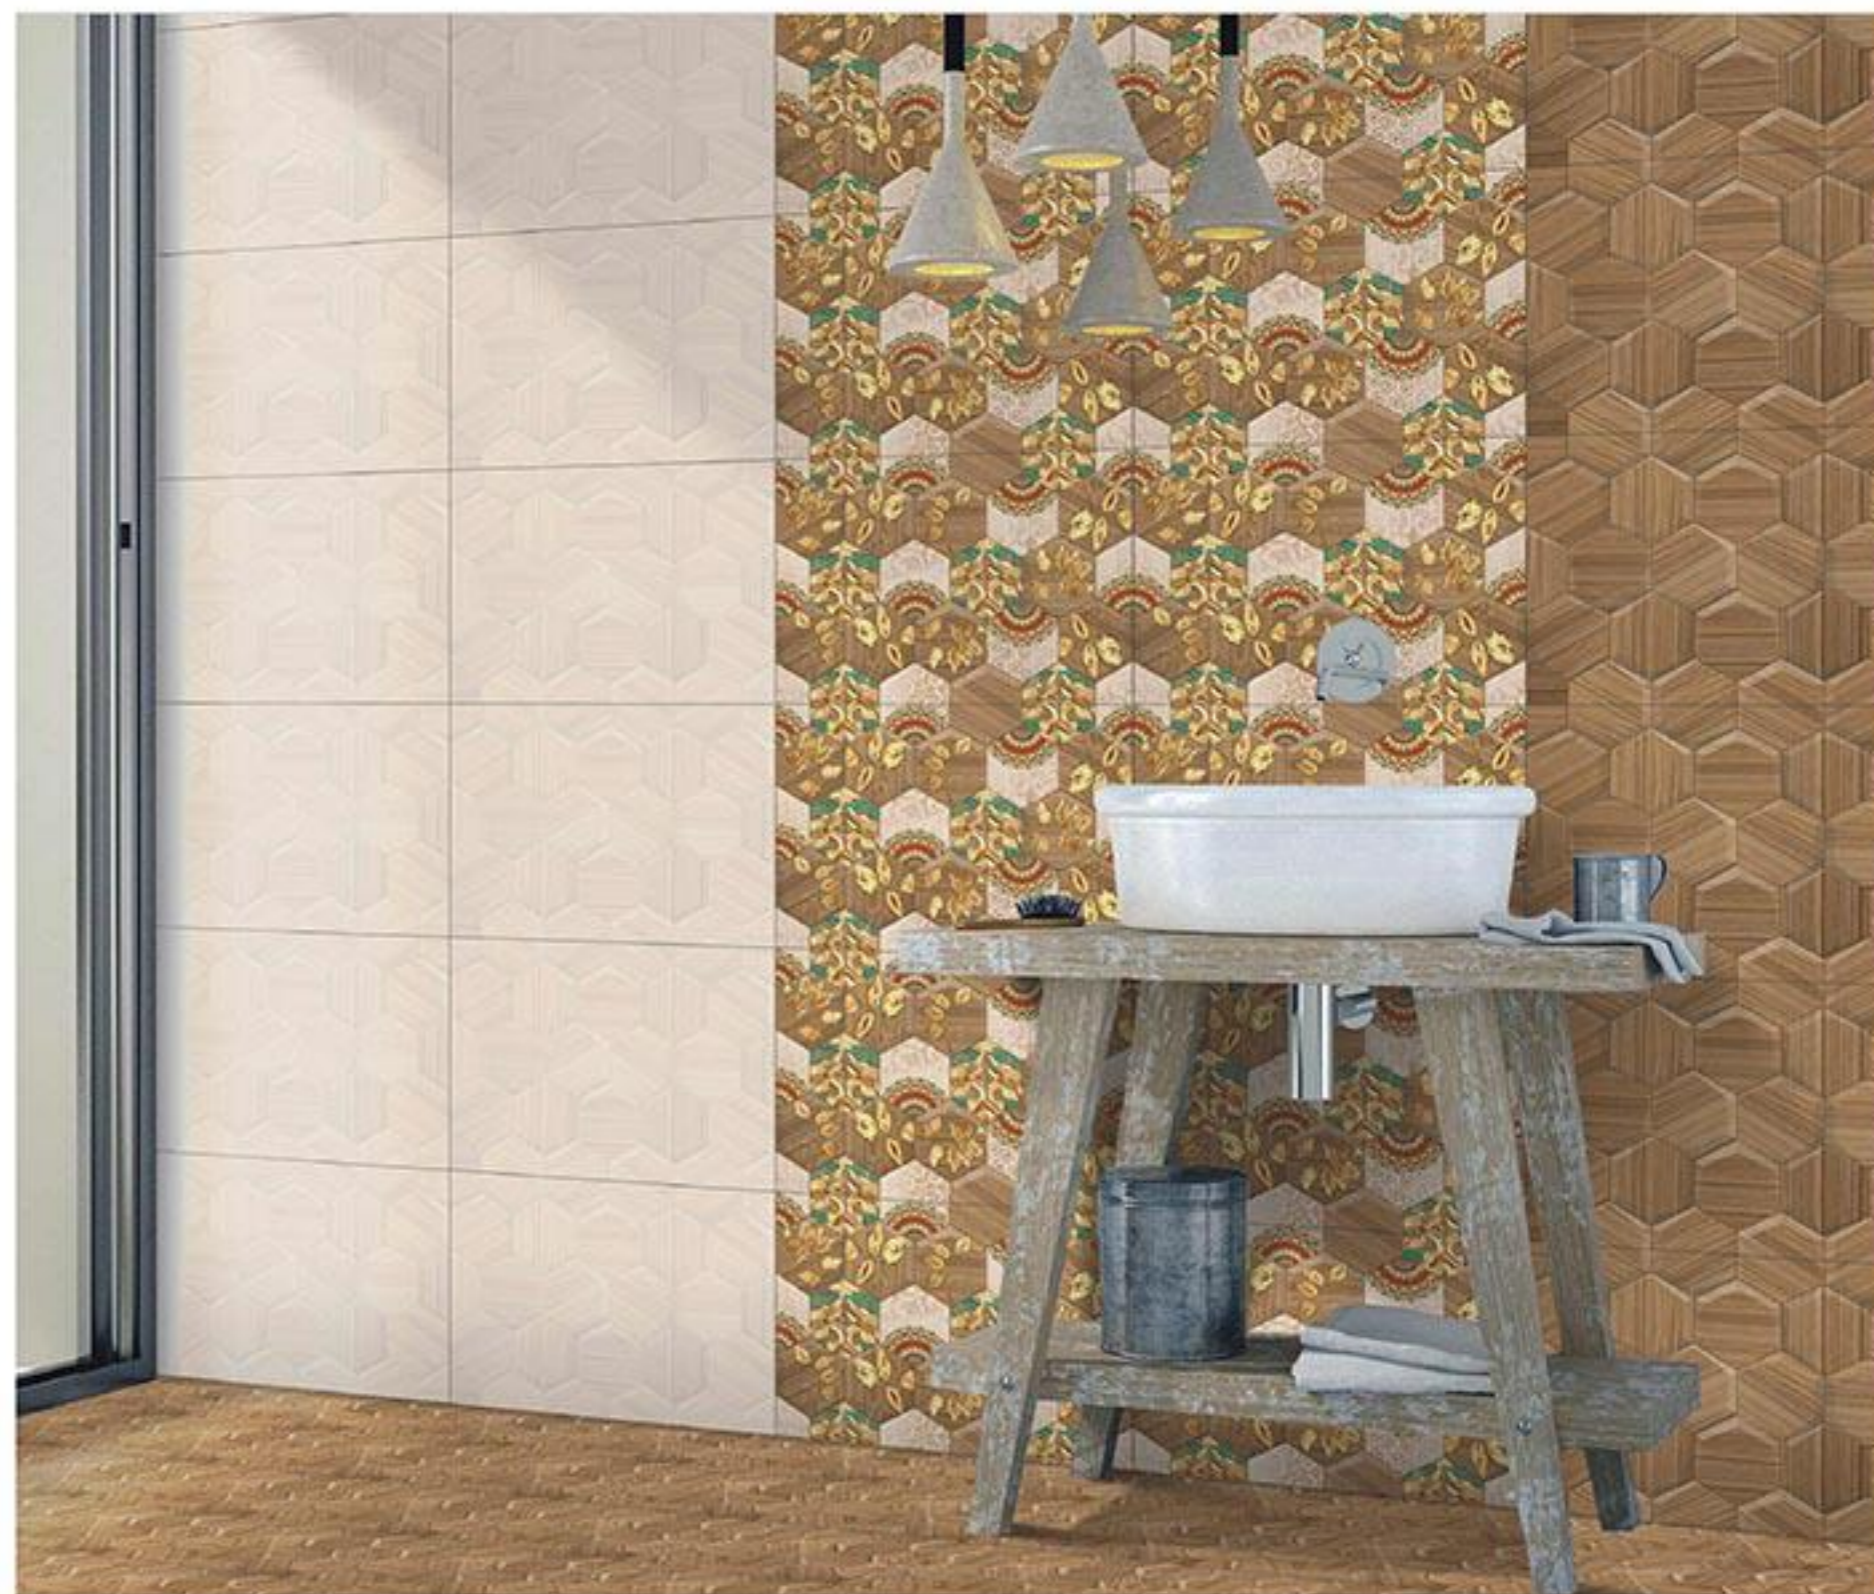

HD High definition

JOINT FREE

RANDOM Design

6 Colour HD Printing Technology