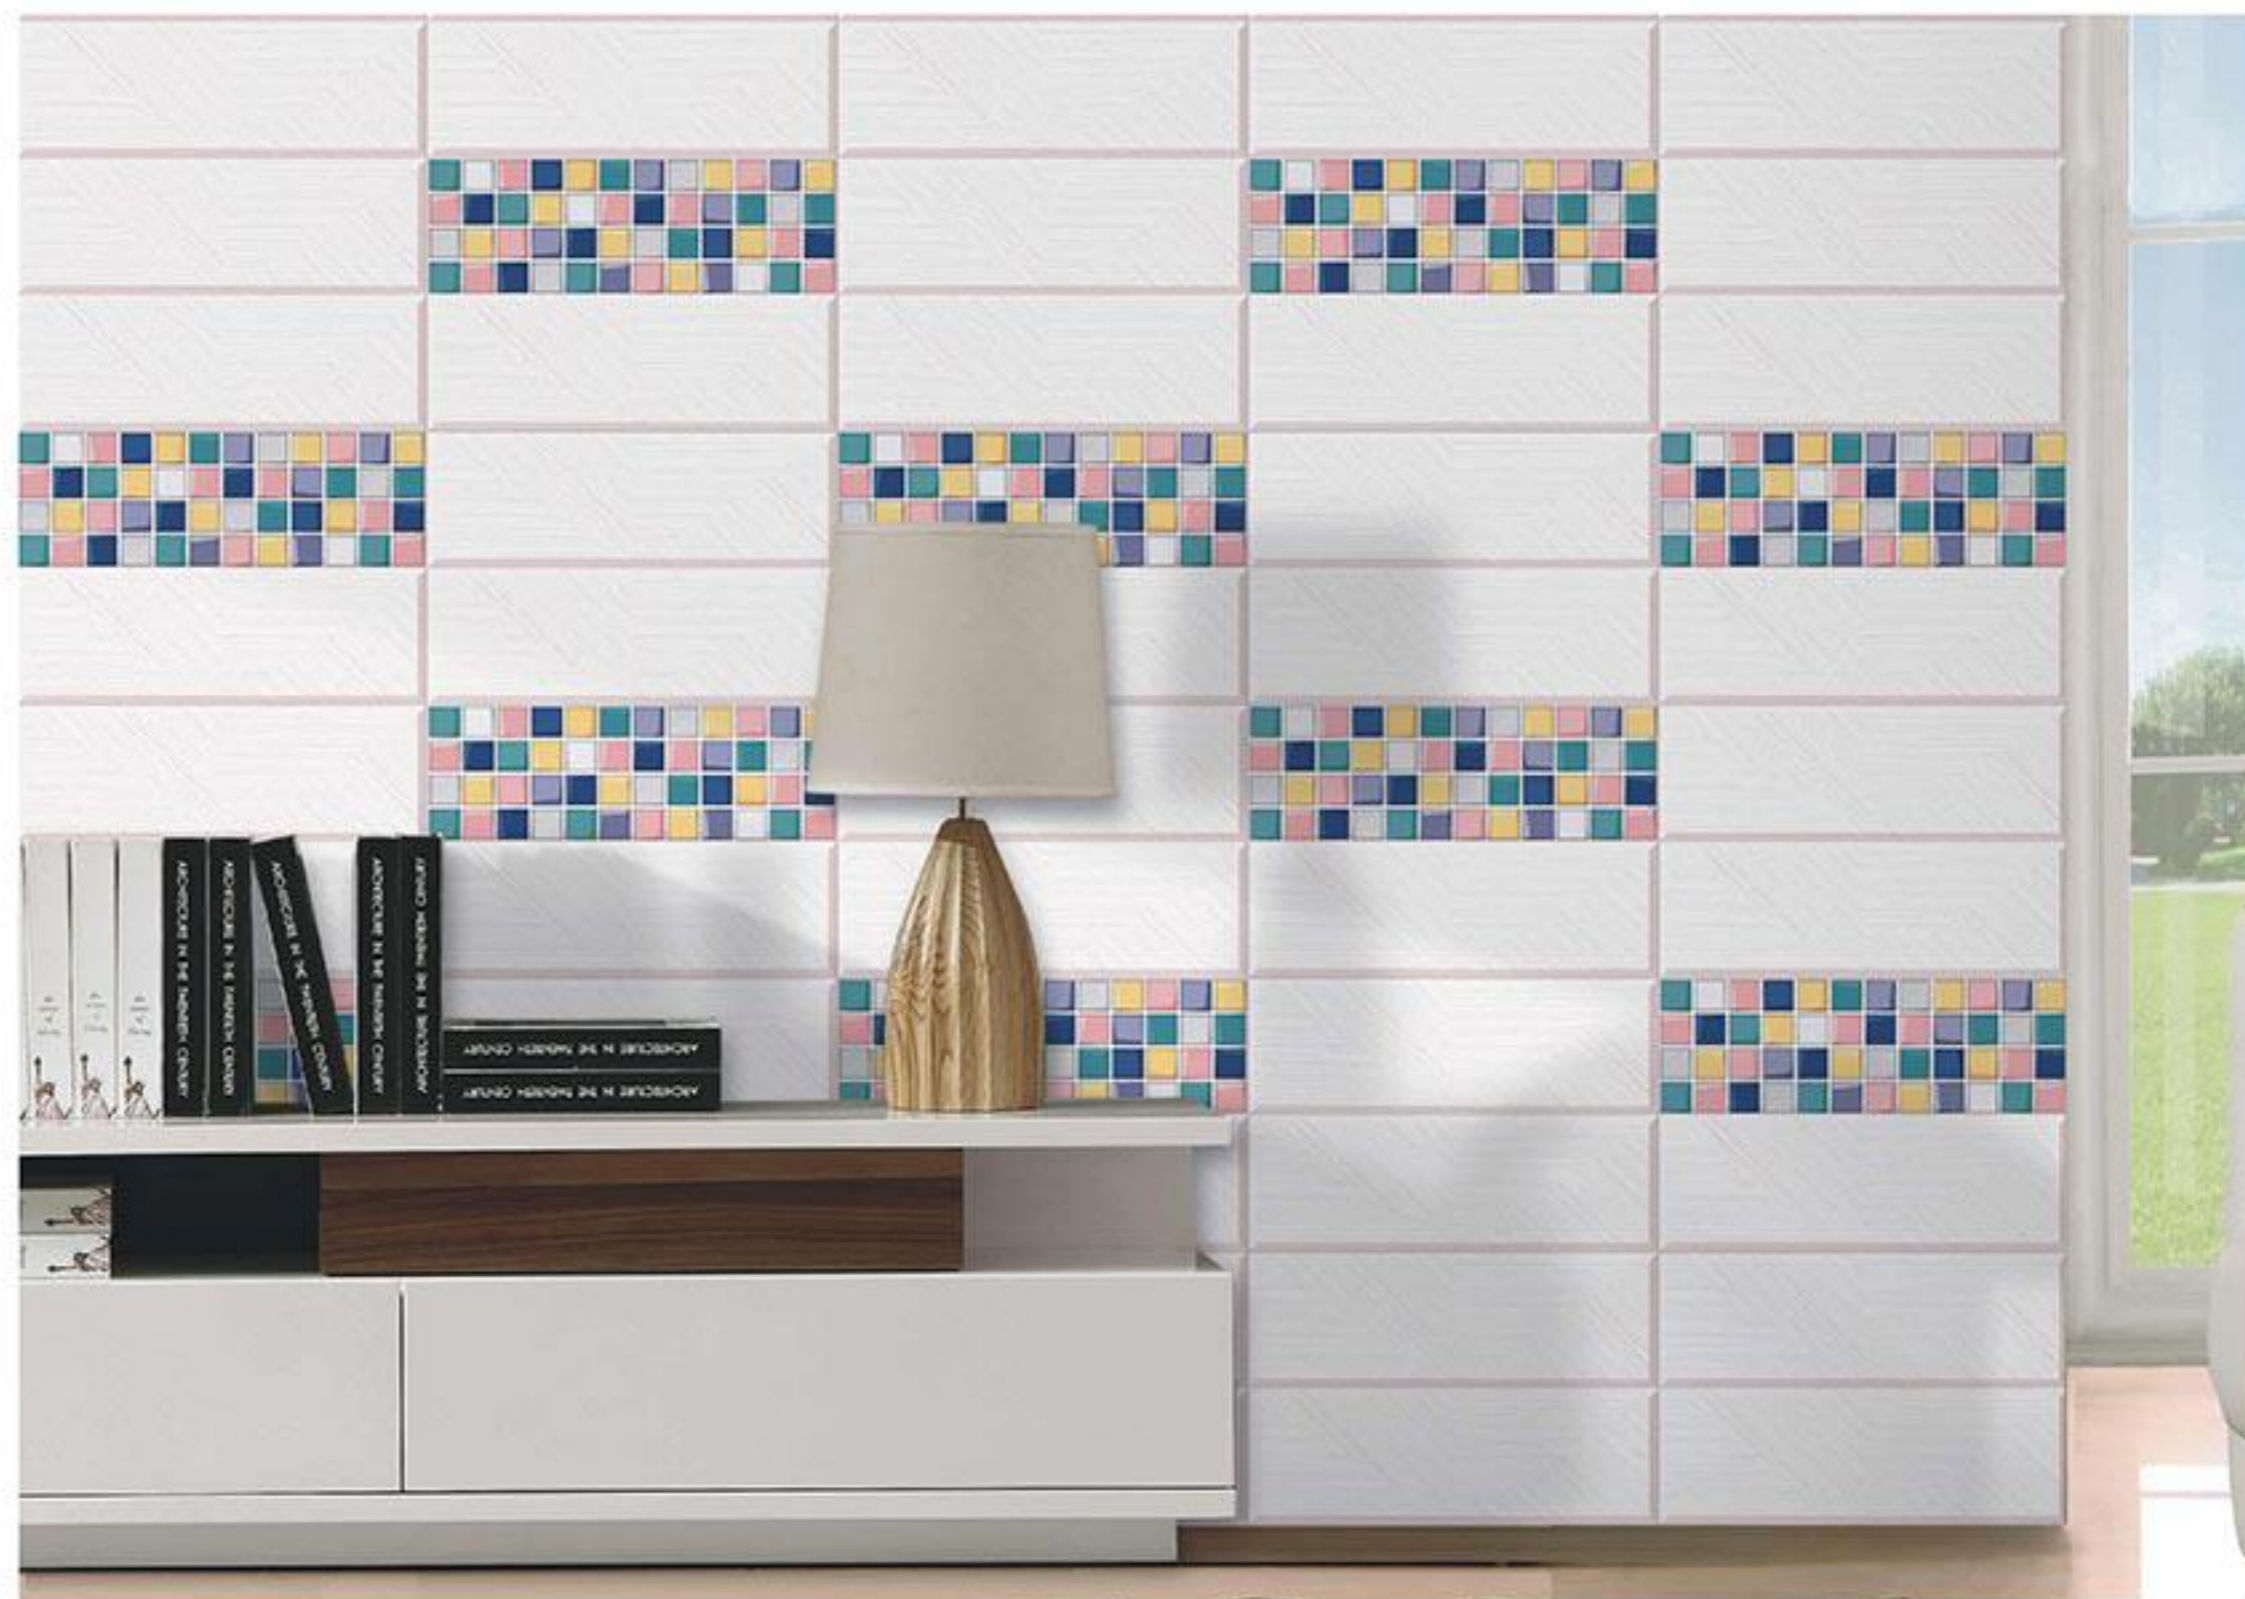

HD High definition

JOINT FREE

PANOM
Design

6 Colour
3D Printing
Technology