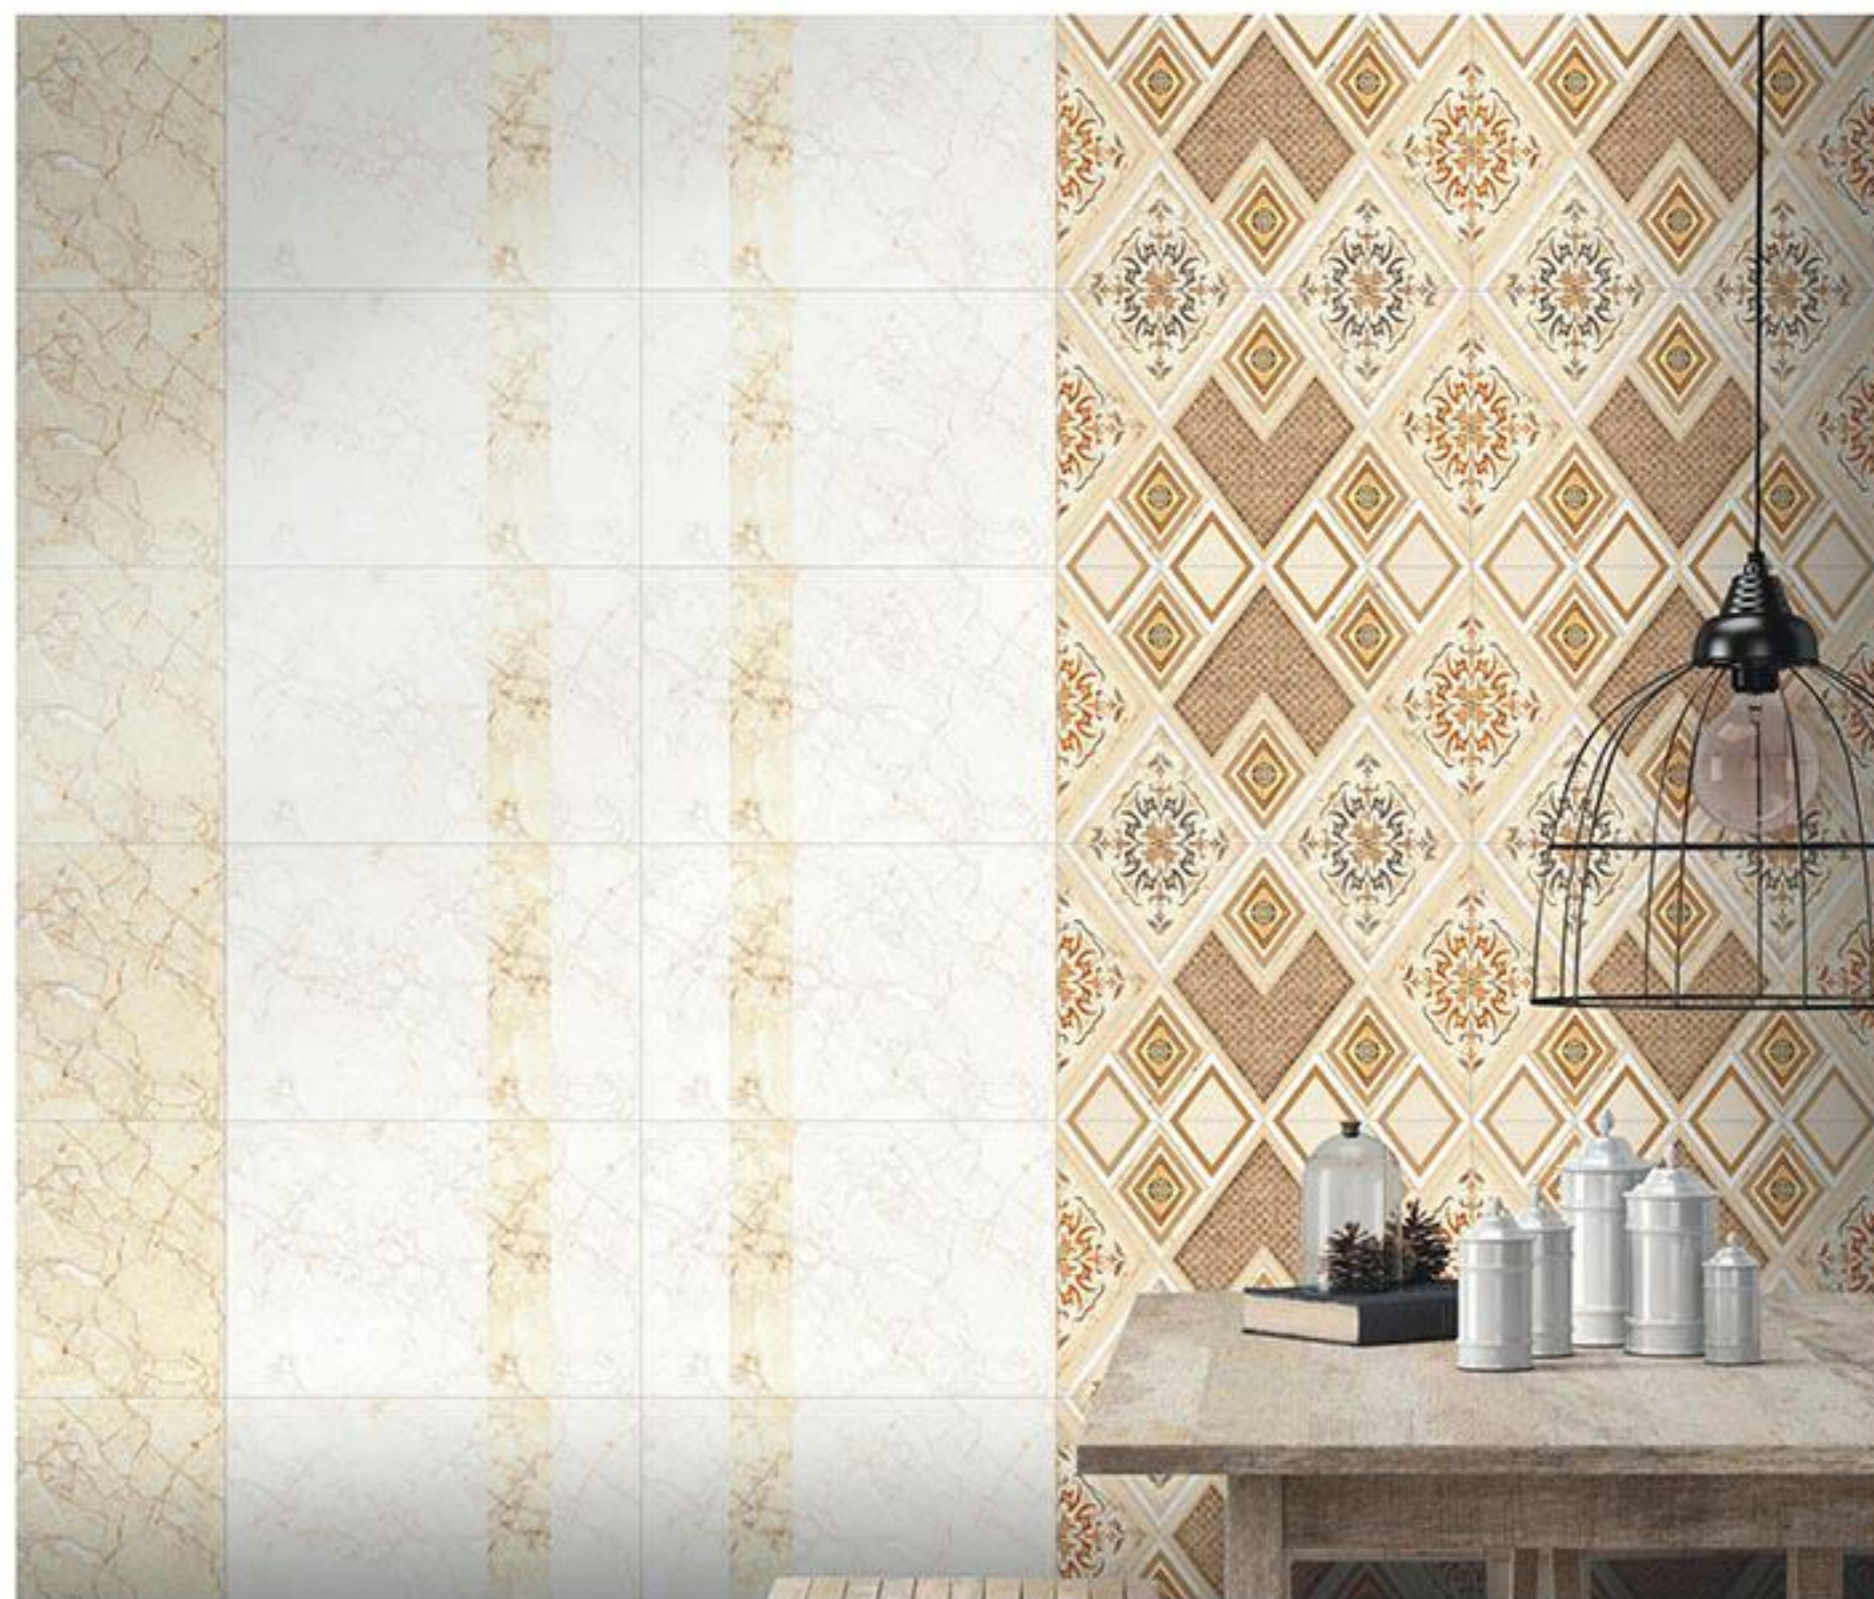

HD High definition

JOINT FREE

RANDOM Design

6 Colour HD Printing Technology