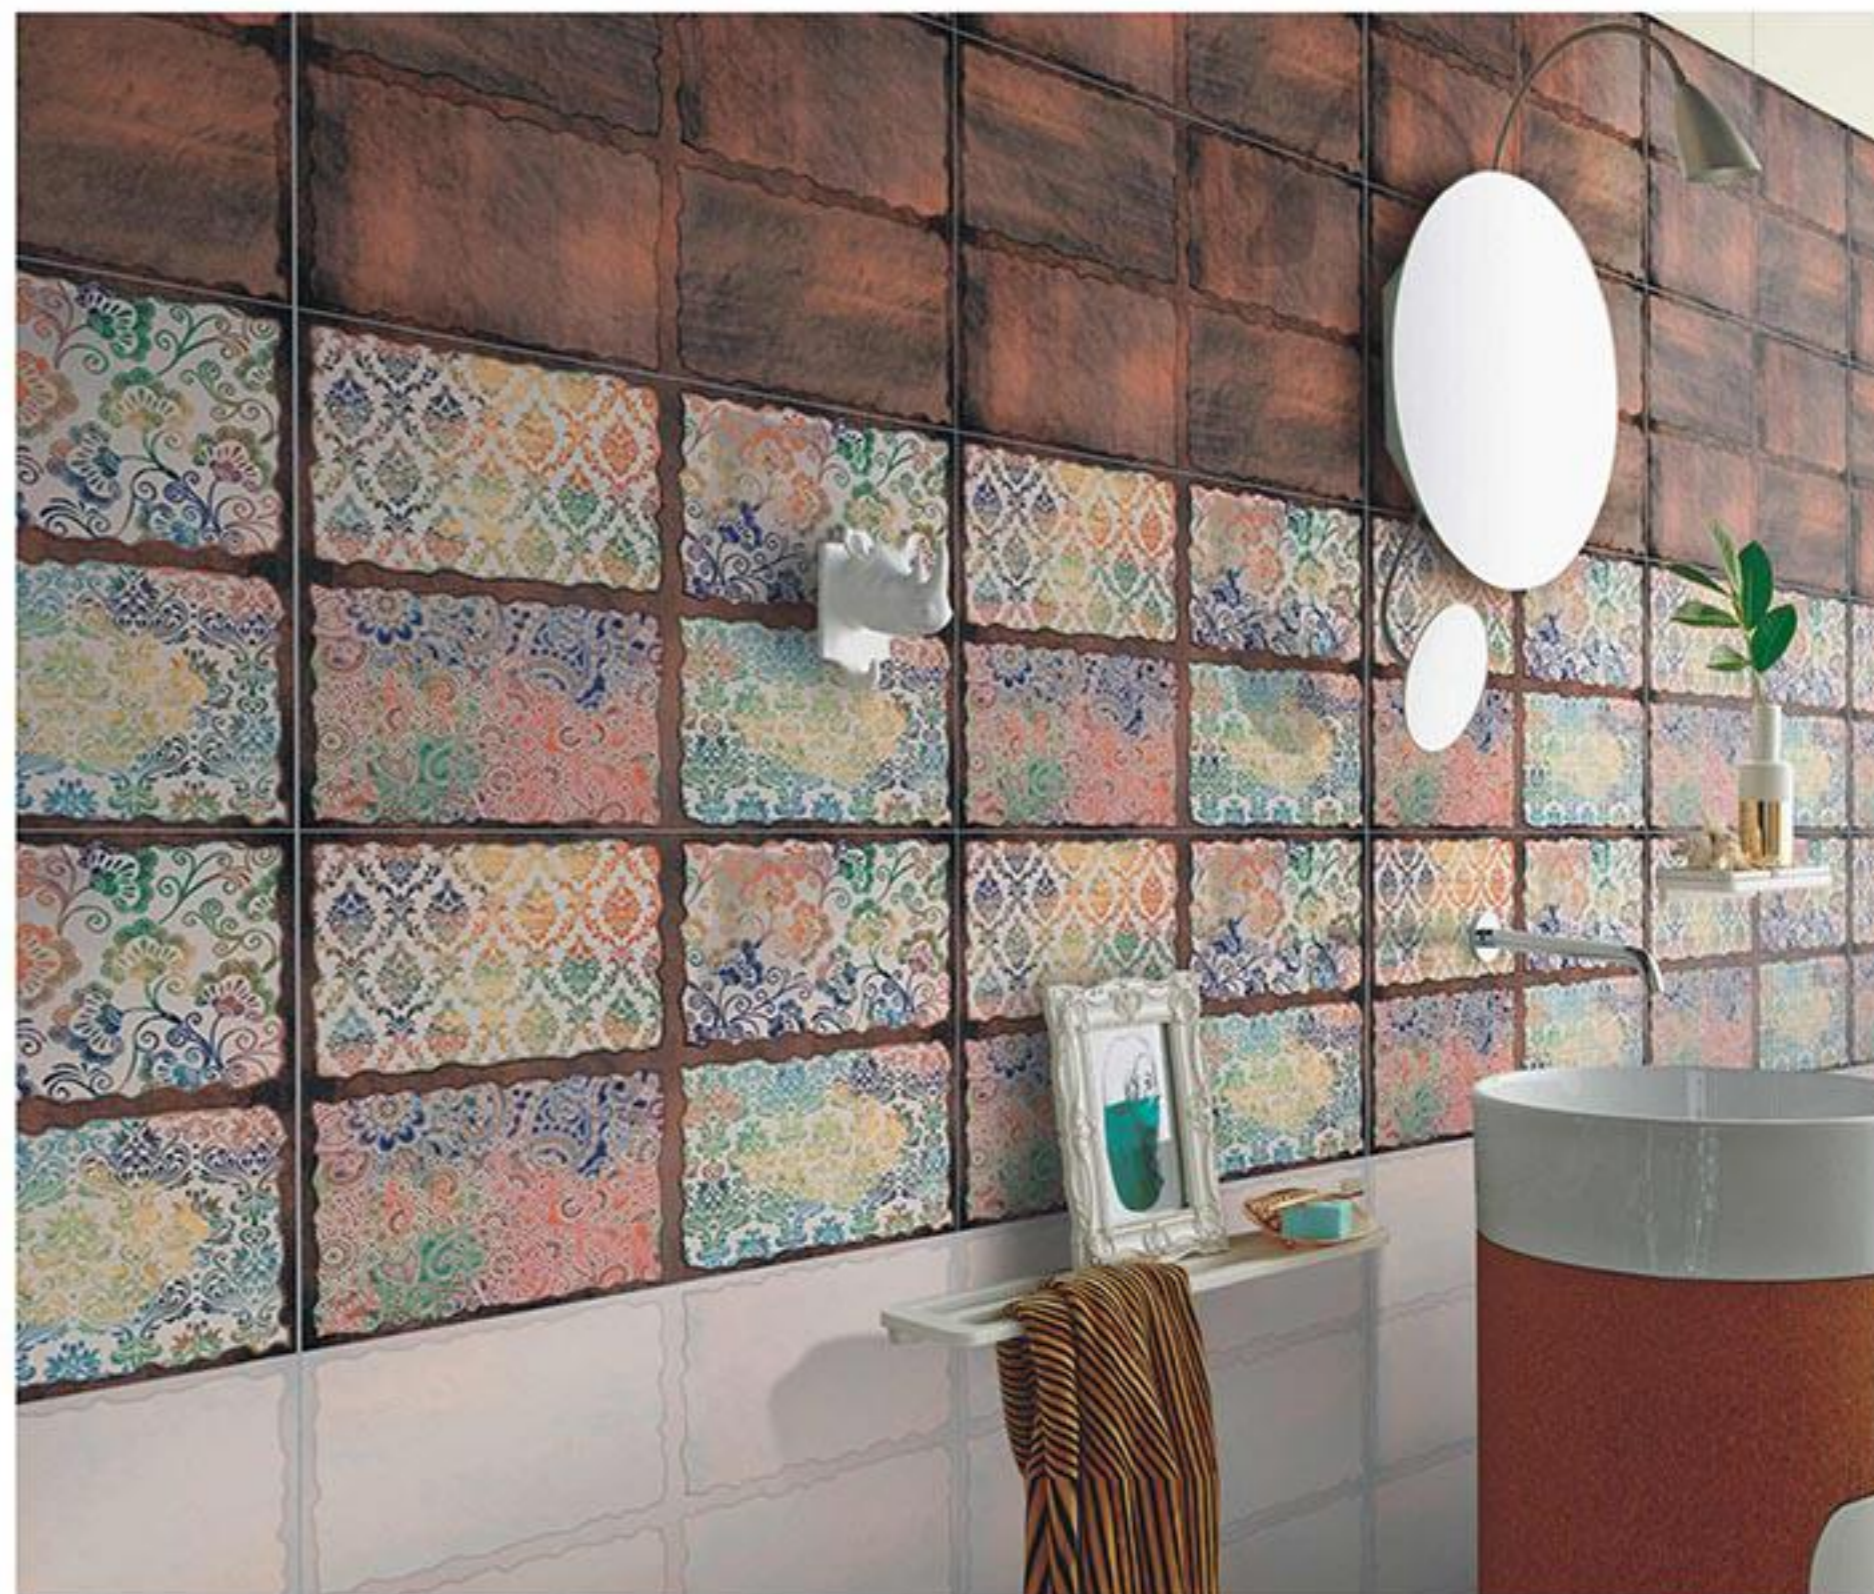

12050 D

12050 HL-2

HD High definition

JOINT FREE

RANDOM
Design

6 Colour
HD Printing
Technology

300x450mm | GLOSSY SERIES

Perfect Solution For Your Dream

12051 L

12051 HL-1

HD High definition

JOINT FREE

RANDOM Design

6 Colour HD Printing Technology

300x450mm | GLOSSY SERIES

Perfect Solution For Your Dream

12052 L

12052 D

12052 HL-1

HD High definition

JOINT FREE

RANDOM Design

6 Colour HD Printing Technology

300x450mm | GLOSSY SERIES