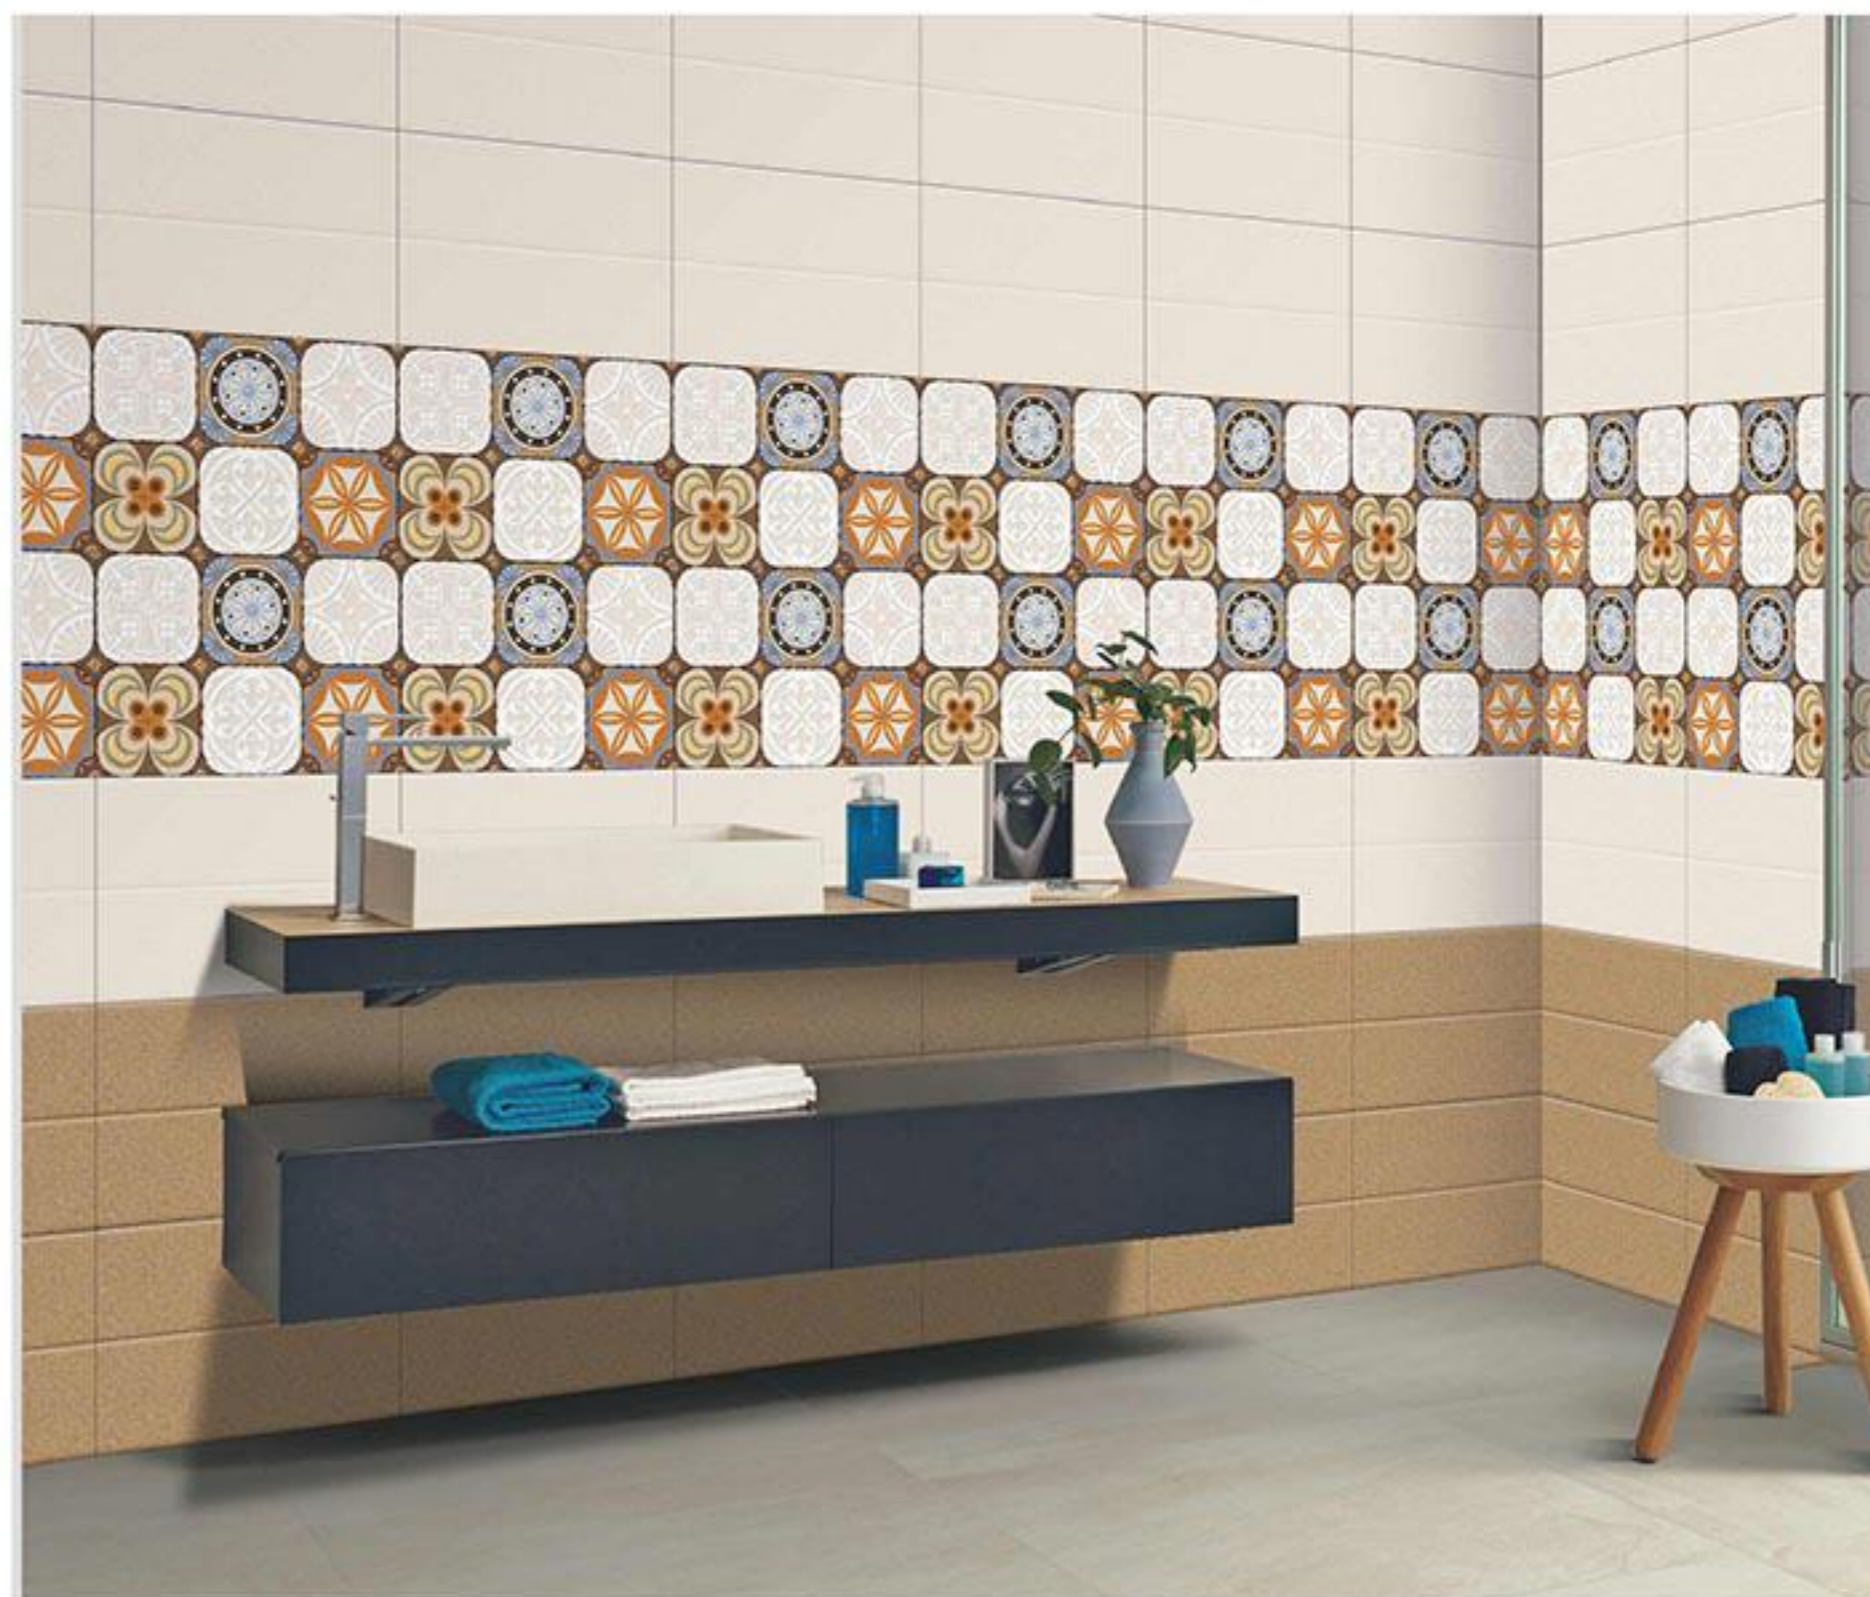

300x450mm | GLOSSY SERIES

Perfect Solution For Your Dream

12012 L

12012 D

12012 HL-1

HD High definition

JOINT FREE

RANDOM Design