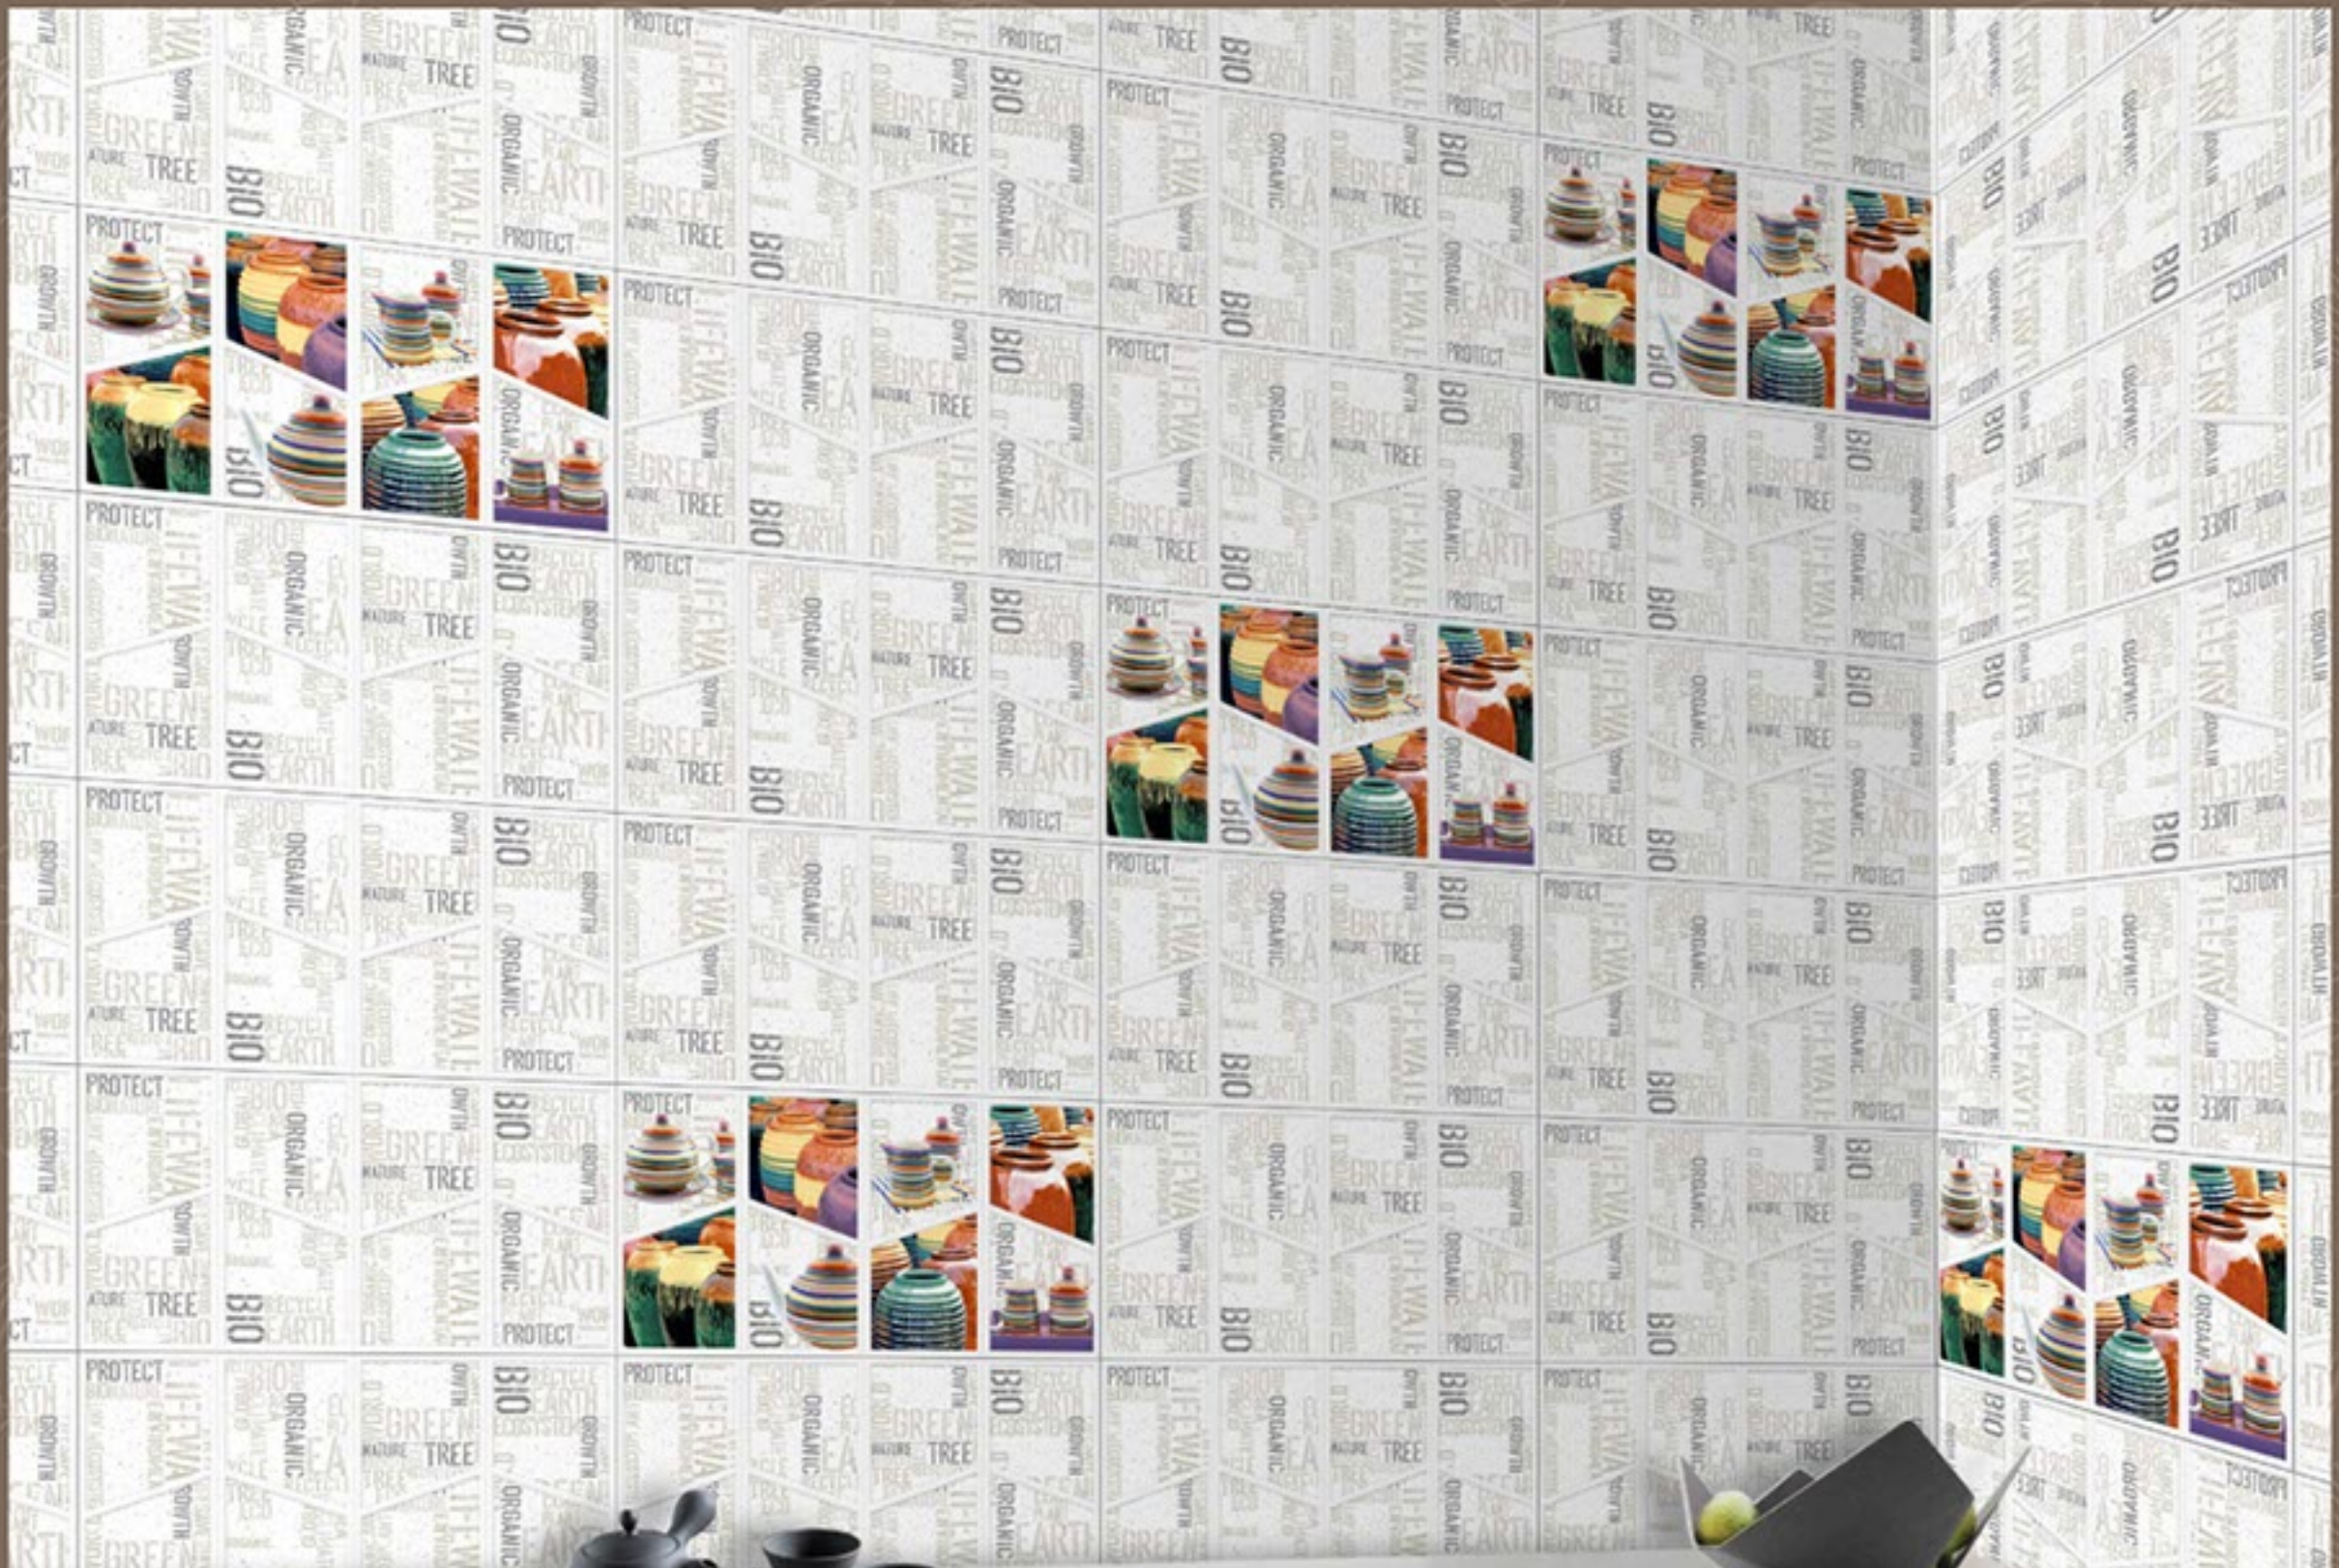

KT-403 L

3D
TECHNOLOGY

MultiColor
TECHNOLOGY

HE
PRINTING

Perfect Solution For Your Dream

WALL TILES COLLECTION

300x
600mm

KITCHEN SERIES