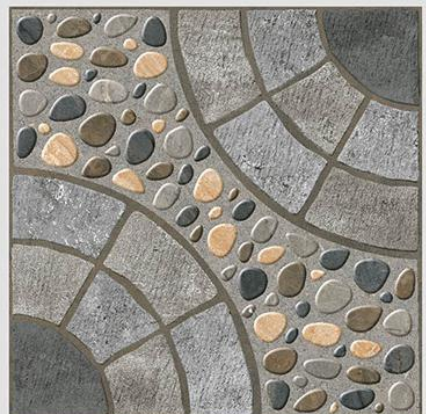

SUPER STAR
CERAMIC

300x300 MM
DIGITAL FLOOR TILES
PUNCH SERIES

DG-2009