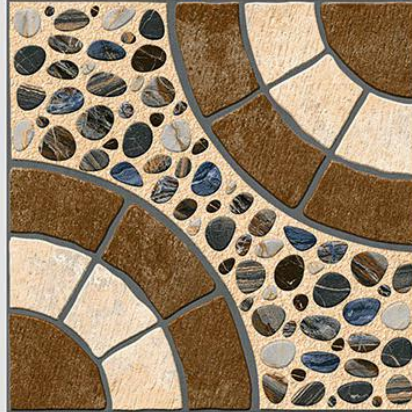

SUPER STAR
CERAMIC

300x300 MM
DIGITAL FLOOR TILES

SUPER STAR
CERAMIC

300x300 MM
DIGITAL FLOOR TILES
PUNCH SERIES

DG-2010

DG-2011

DG-2012

DG-2013