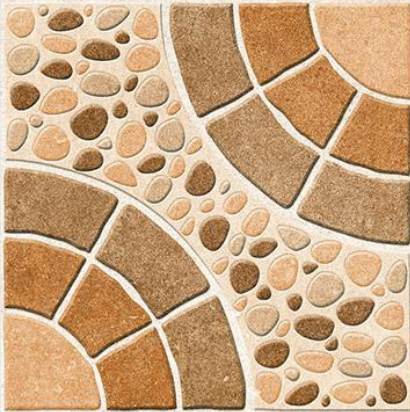

SUPER STAR
CERAMIC

300x300 MM
DIGITAL FLOOR TILES
PUNCH SERIES

DG-2001