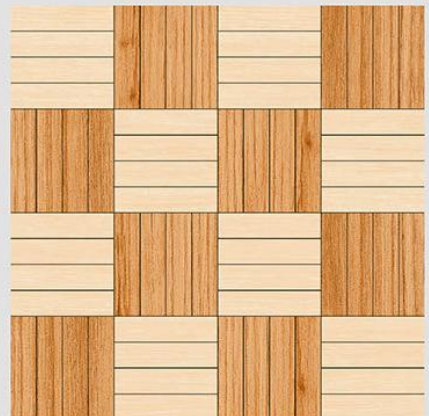

SUPER STAR
CERAMIC

300x300 MM
DIGITAL FLOOR TILES

DG-1001

DG-1002

DG-1003

DG-1004

DG-1005

DG-1006