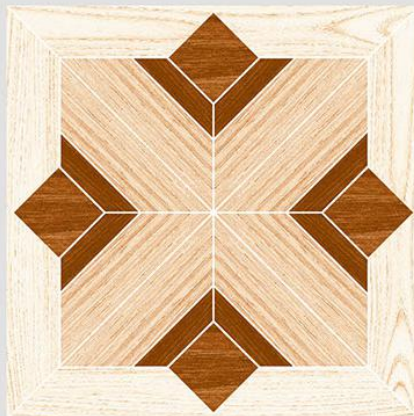

SUPER STAR
CERAMIC

300x300 MM
DIGITAL FLOOR TILES

DG-1001

DG-1002

DG-1003

DG-1004

DG-1005

DG-1006